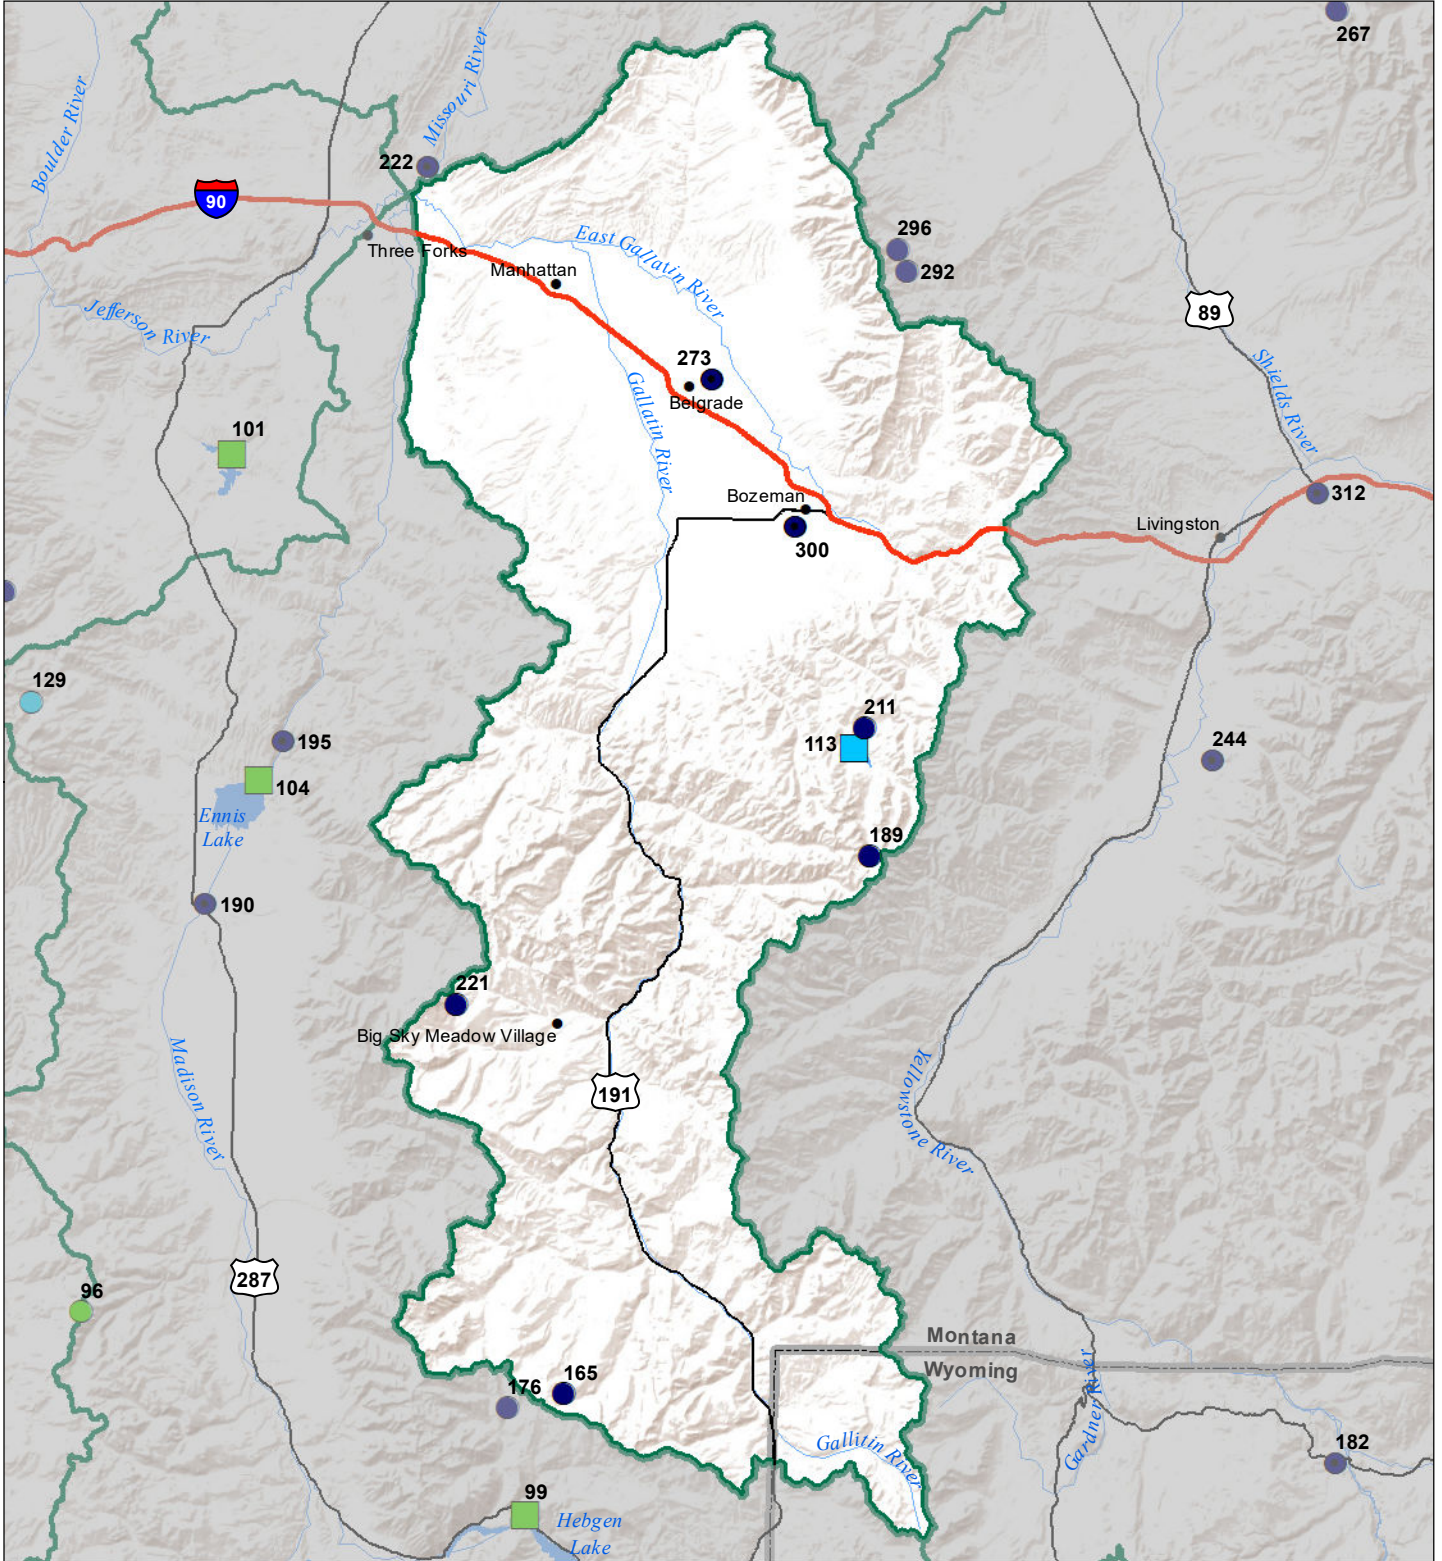

Gallatin River Basin Monthly Precipitation and Reservoir Levels Percentage of Normal October 1, 2019 (September 1, 2019 - October 1, 2019)

Precipitation Percent of Normal

SNOTEL

- > 150%
- 131 - 150%
- 111 - 130%
- 91 - 110%
- 71 - 90%
- 51 - 70%
- 1 - 50%

COOP/ACIS

- > 150%
- 131 - 150%
- 111 - 130%
- 91 - 110%
- 71 - 90%
- 51 - 70%
- 1 - 50%

Reservoirs Percent of Normal

- > 150%
- 131 - 150%
- 111 - 130%
- 91 - 110%
- 71 - 90%
- 51 - 70%
- 1 - 50%