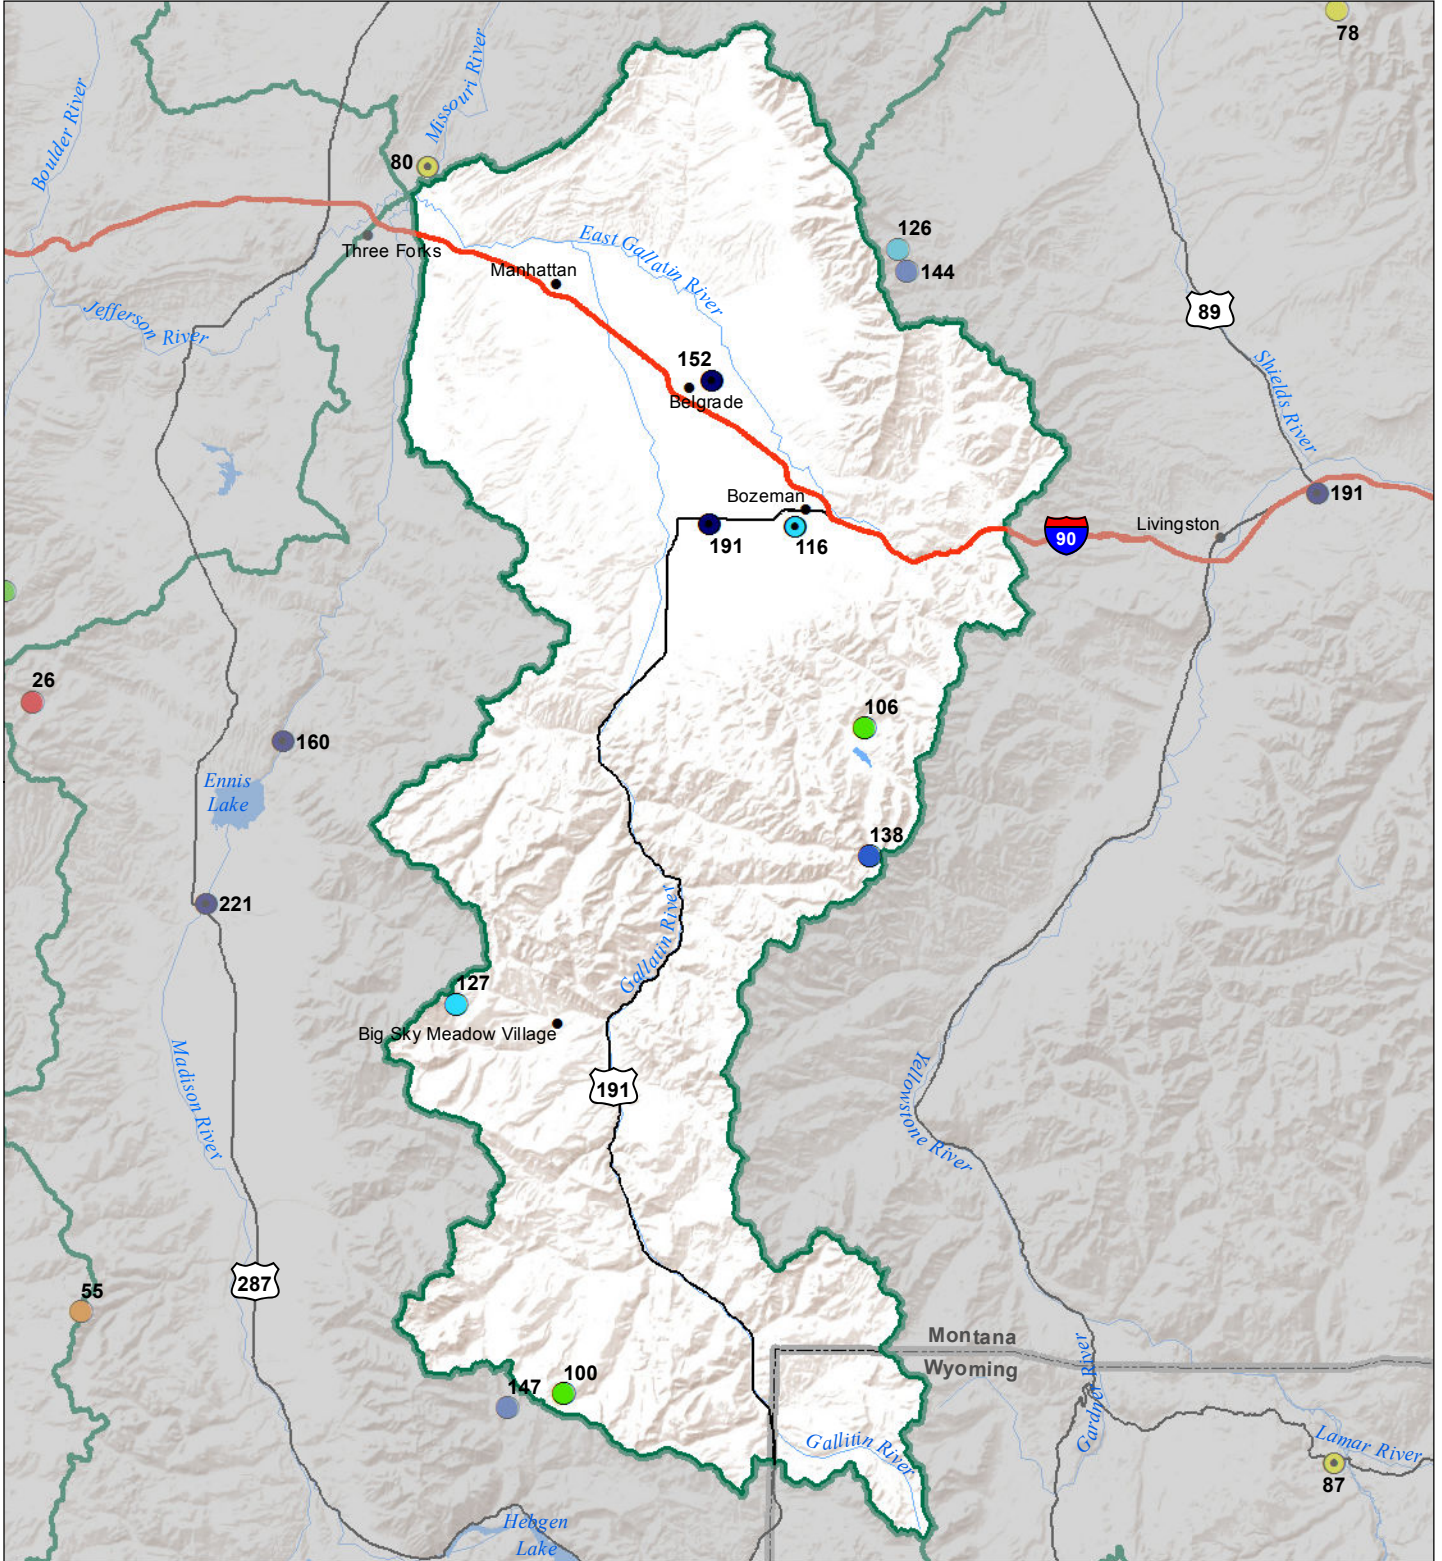

Gallatin River Basin Monthly Precipitation and Reservoir Levels Percentage of Normal August 1, 2019 (July 1, 2019 - August 1, 2019)

Precipitation Percent of Normal

SNOTEL

- > 150%
- 131 - 150%
- 111 - 130%
- 91 - 110%
- 71 - 90%
- 51 - 70%
- 1 - 50%

COOP/ACIS

- > 150%
- 131 - 150%
- 111 - 130%
- 91 - 110%
- 71 - 90%
- 51 - 70%
- 1 - 50%

Reservoirs Percent of Normal

- > 150%
- 131 - 150%
- 111 - 130%
- 91 - 110%
- 71 - 90%
- 51 - 70%
- 1 - 50%