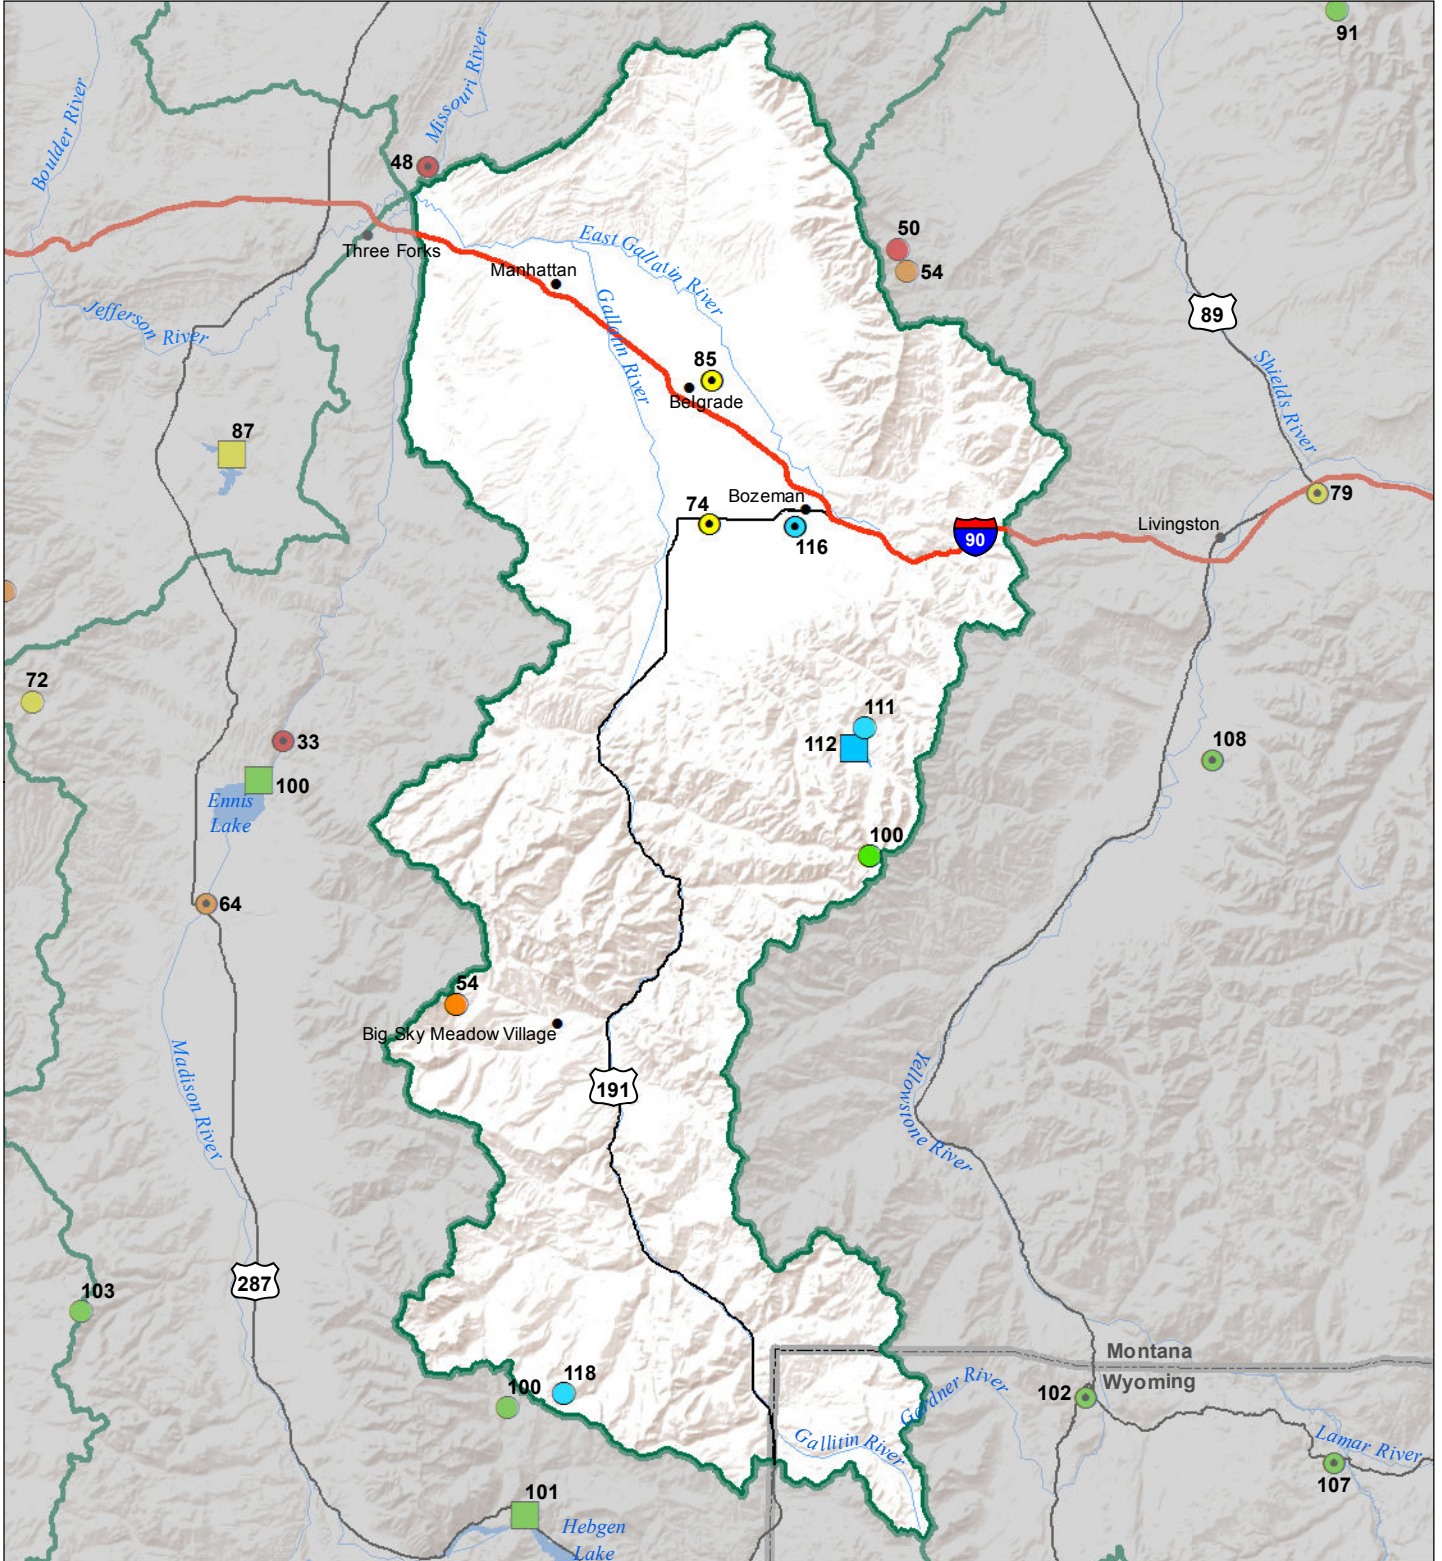

# Gallatin River Basin Monthly Precipitation and Reservoir Levels Percentage of Normal July 1, 2019 (June 1, 2019 - July 1, 2019)

### Precipitation Percent of Normal

#### SNOTEL

- > 150%
- 131 - 150%
- 111 - 130%
- 91 - 110%
- 71 - 90%
- 51 - 70%
- 1 - 50%