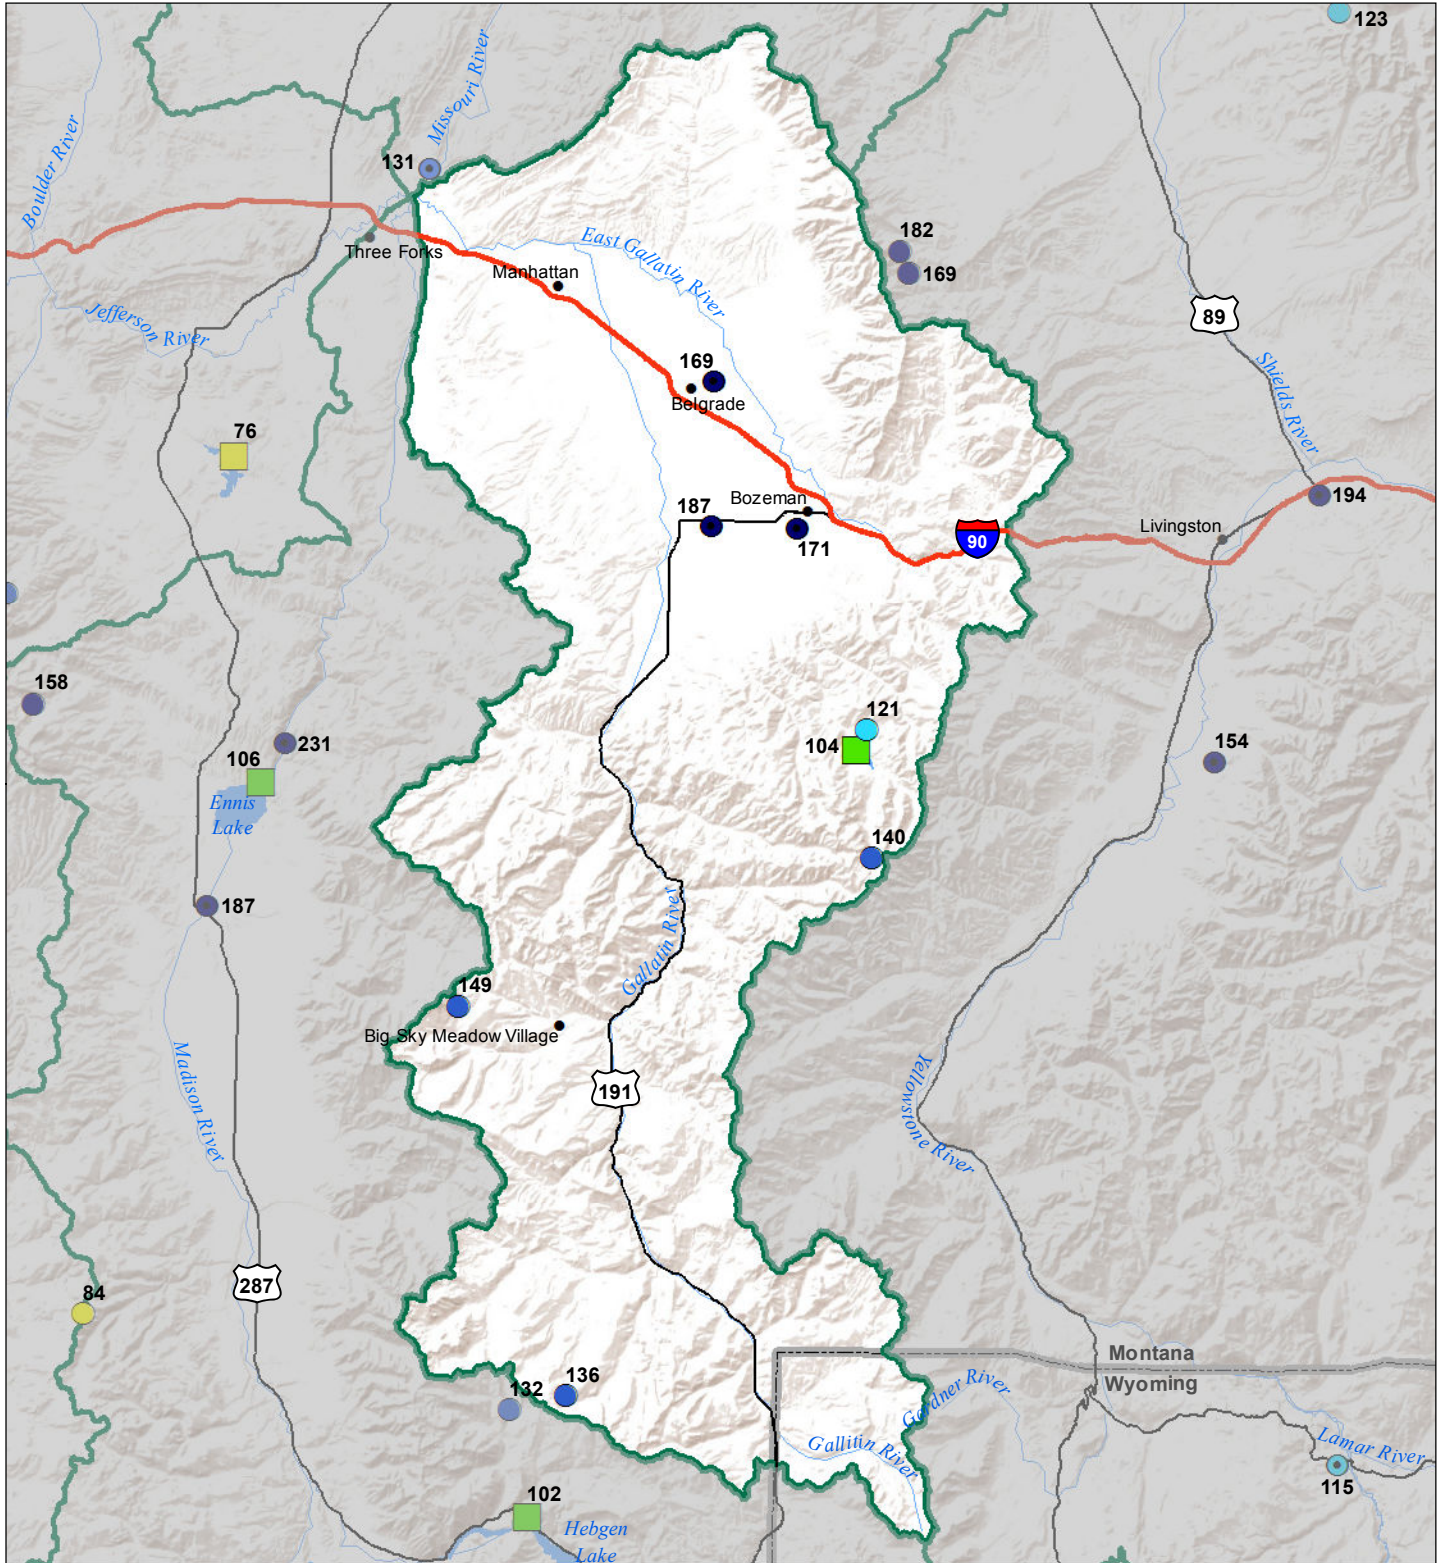

Gallatin River Basin Monthly Precipitation and Reservoir Levels Percentage of Normal May 1, 2019 (April 1, 2019 - May 1, 2019)

Precipitation Percent of Normal

SNOTEL

- > 150%
- 131 - 150%
- 111 - 130%
- 91 - 110%
- 71 - 90%
- 51 - 70%
- 1 - 50%

COOP/ACIS

- > 150%
- 131 - 150%
- 111 - 130%
- 91 - 110%
- 71 - 90%
- 51 - 70%
- 1 - 50%

Reservoirs Percent of Normal

- > 150%
- 131 - 150%
- 111 - 130%
- 91 - 110%
- 71 - 90%
- 51 - 70%
- 1 - 50%