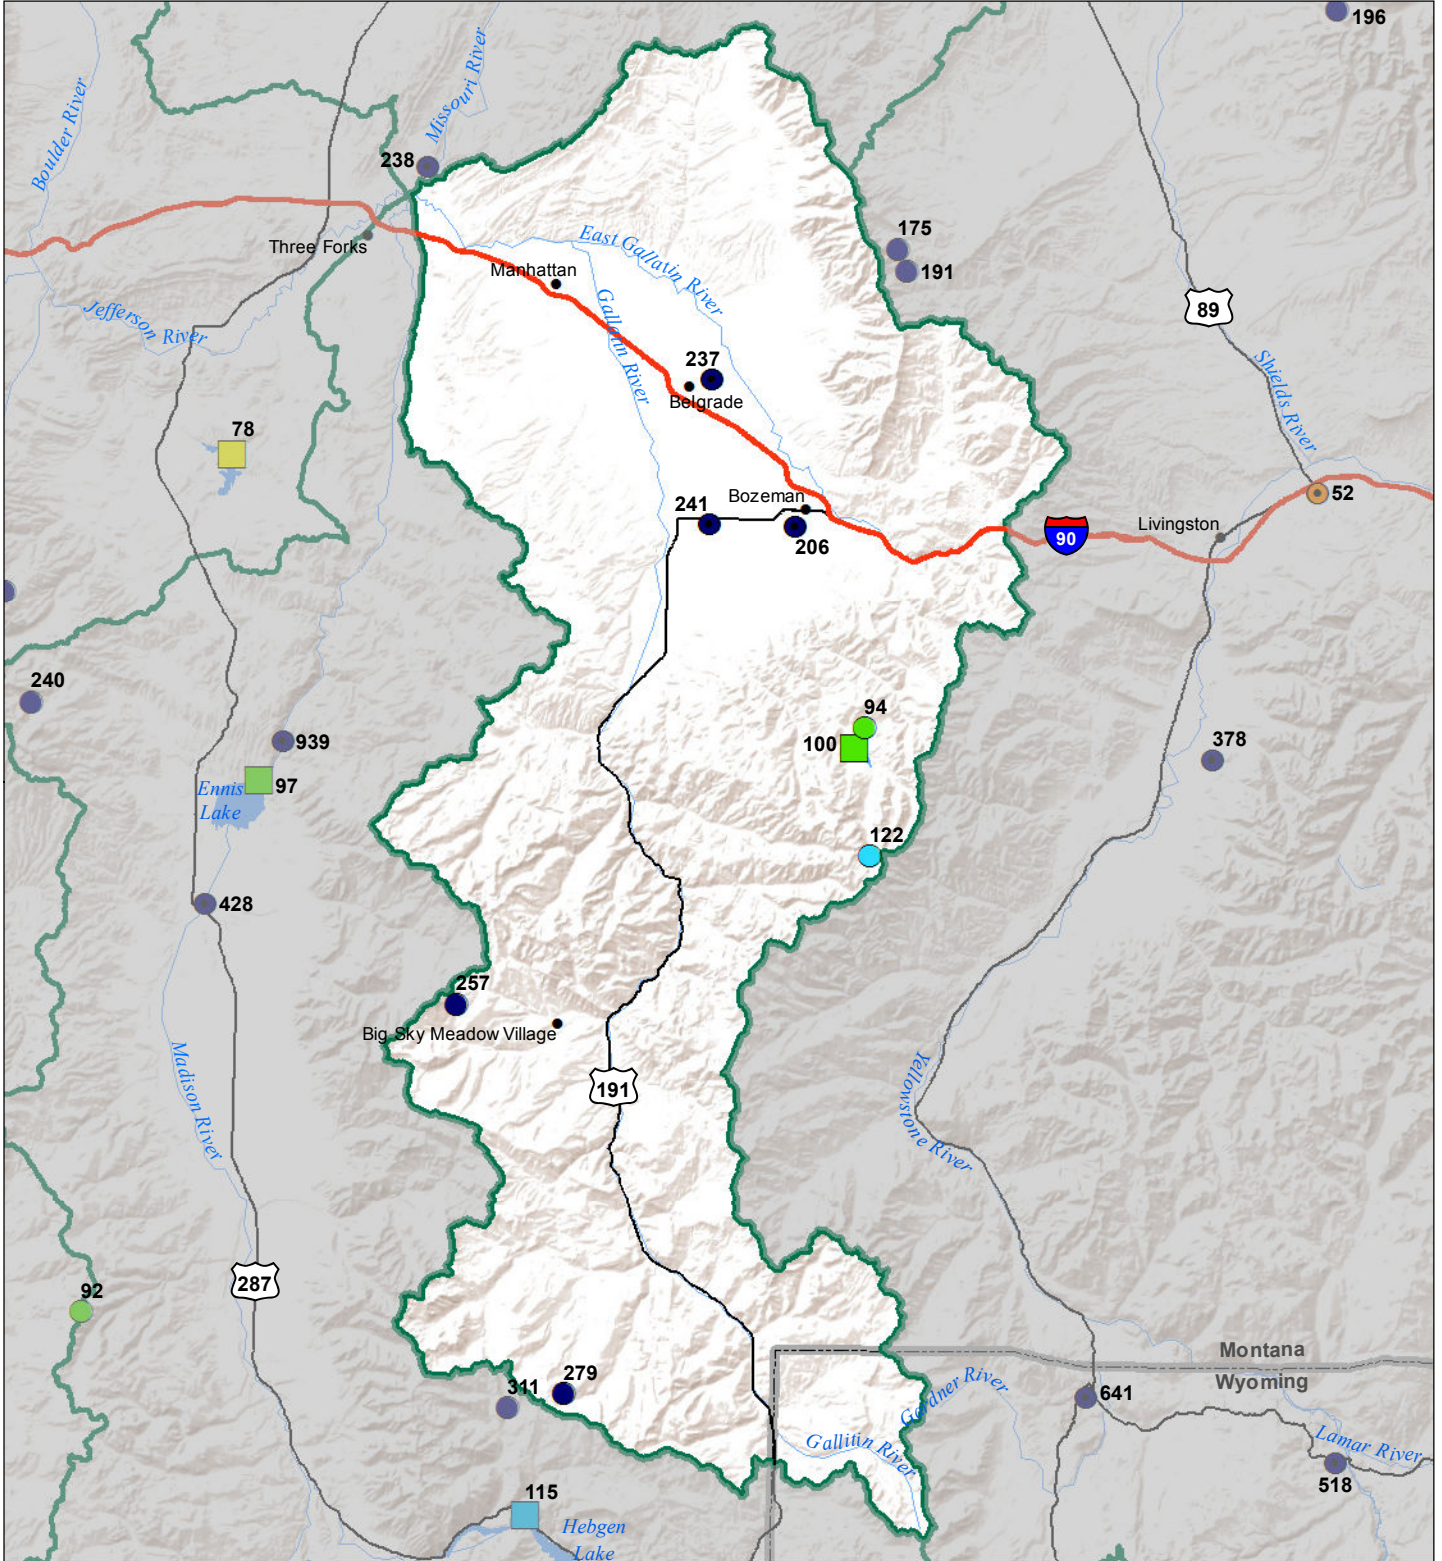

Gallatin River Basin Monthly Precipitation and Reservoir Levels Percentage of Normal March 1, 2019 (February 1, 2019 - March 1, 2019)

Precipitation Percent of Normal

SNOTEL

- > 150%
- 131 - 150%
- 111 - 130%
- 91 - 110%
- 71 - 90%
- 51 - 70%
- 1 - 50%

COOP/ACIS

- > 150%
- 131 - 150%
- 111 - 130%
- 91 - 110%
- 71 - 90%
- 51 - 70%
- 1 - 50%

Reservoirs Percent of Normal

- > 150%
- 131 - 150%
- 111 - 130%
- 91 - 110%
- 71 - 90%
- 51 - 70%
- 1 - 50%