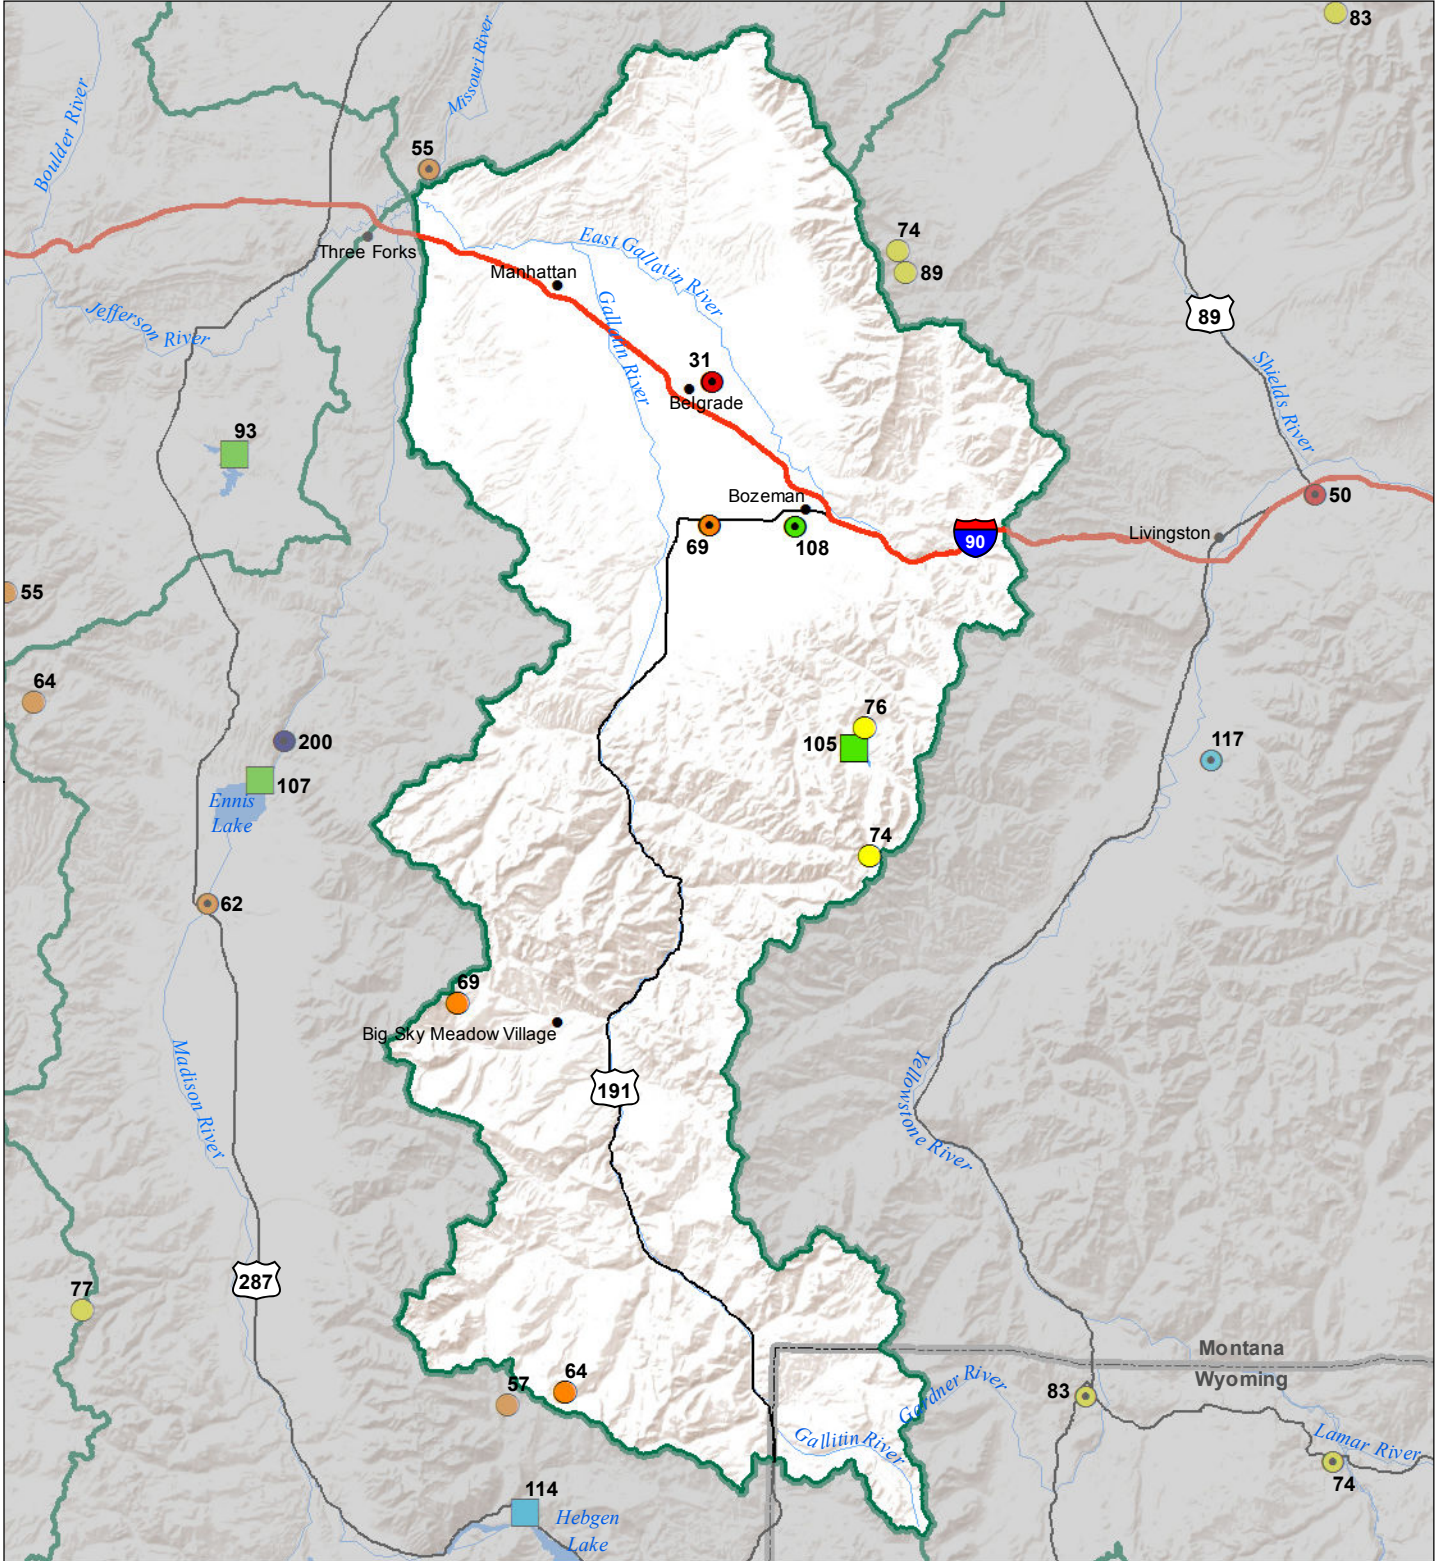

Gallatin River Basin Monthly Precipitation and Reservoir Levels Percentage of Normal January 1, 2019 (December 1, 2018 - January 1, 2019)

Precipitation Percent of Normal

SNOTEL

- > 150%
- 131 - 150%
- 111 - 130%
- 91 - 110%
- 71 - 90%
- 51 - 70%
- 1 - 50%

COOP/ACIS

- > 150%
- 131 - 150%
- 111 - 130%
- 91 - 110%
- 71 - 90%
- 51 - 70%
- 1 - 50%

Reservoirs Percent of Normal

- > 150%
- 131 - 150%
- 111 - 130%
- 91 - 110%
- 71 - 90%
- 51 - 70%
- 1 - 50%