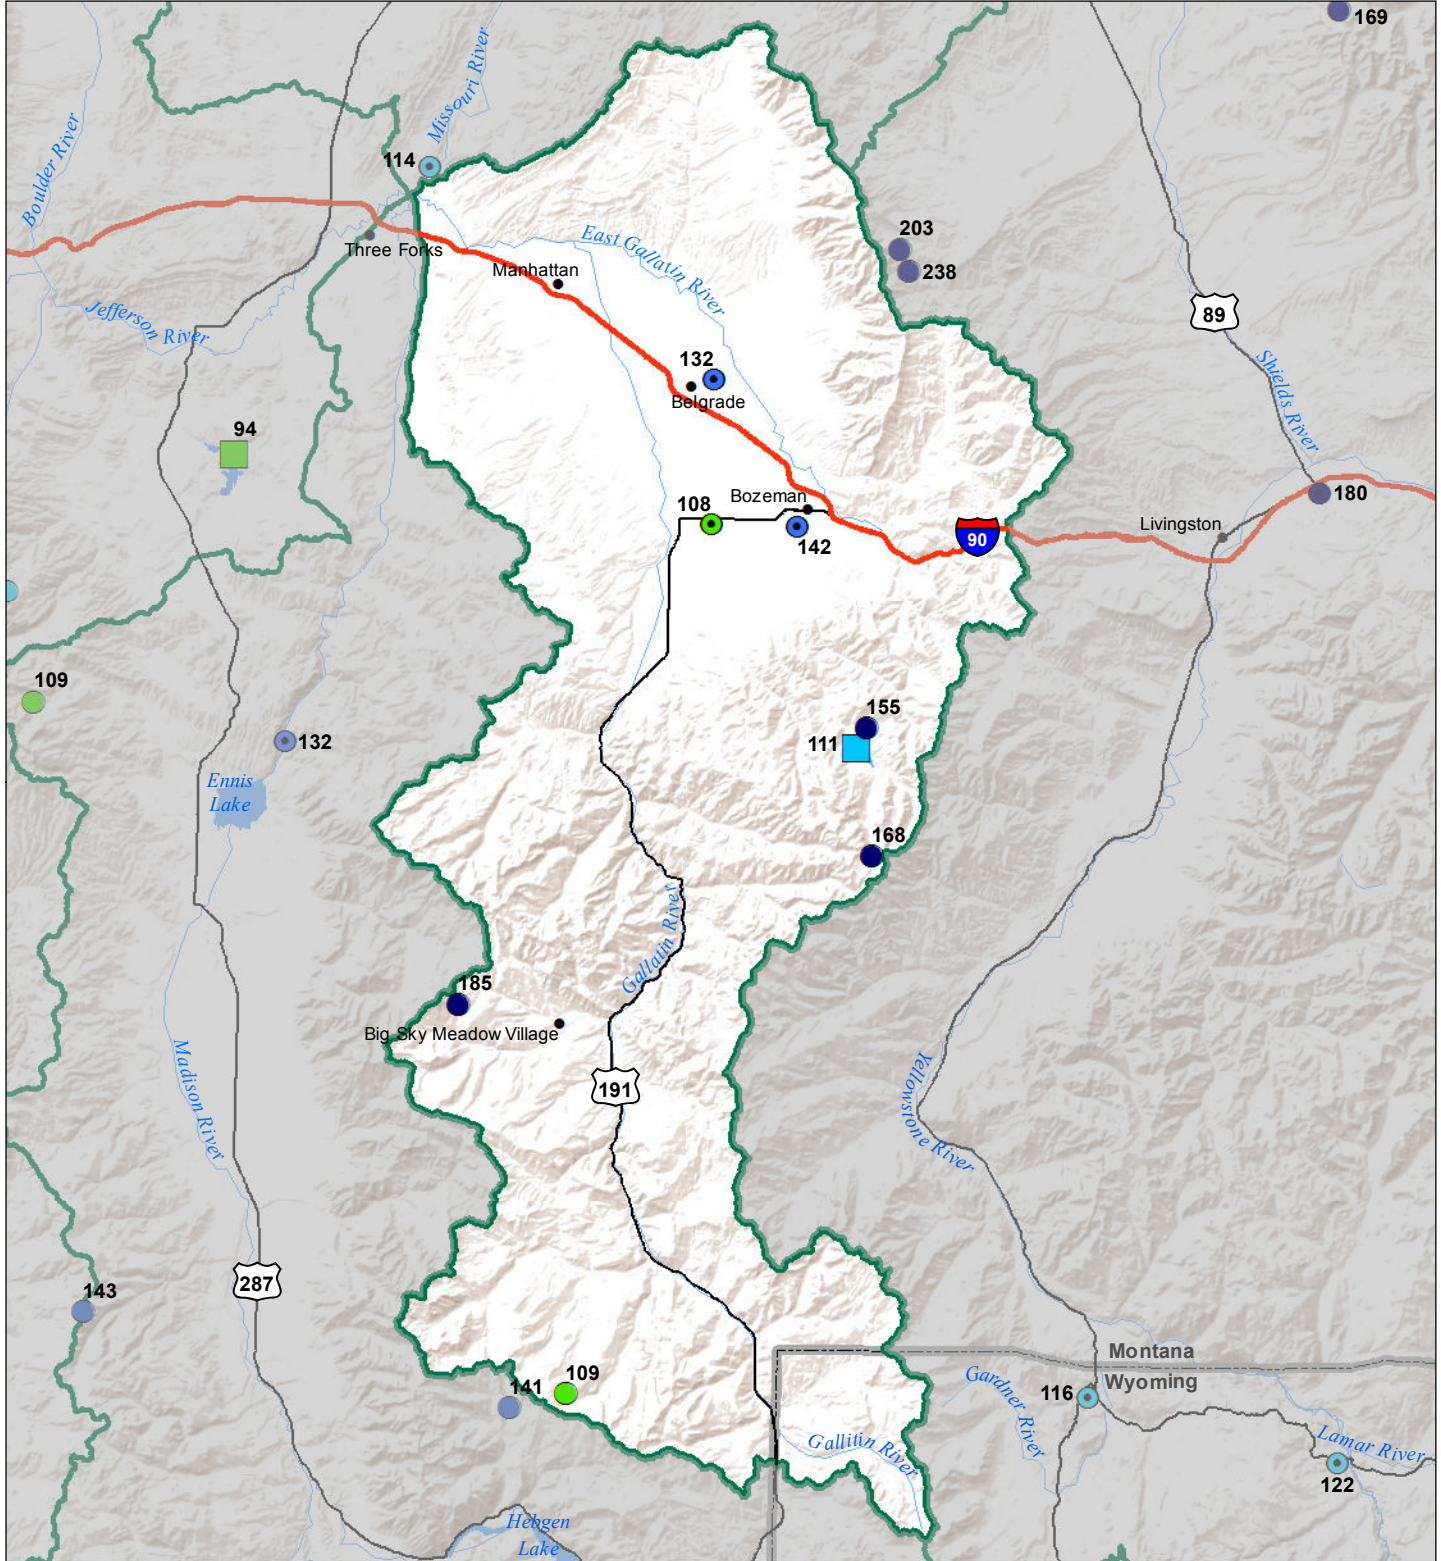

Gallatin River Basin Monthly Precipitation and Reservoir Levels Percentage of Normal December 1, 2018 (November 1, 2018 - December 1, 2018)

Precipitation Percent of Normal

SNOTEL

- > 150%
- 131 - 150%
- 111 - 130%
- 91 - 110%
- 71 - 90%
- 51 - 70%
- 1 - 50%

COOP/ACIS

- > 150%
- 131 - 150%
- 111 - 130%
- 91 - 110%
- 71 - 90%
- 51 - 70%
- 1 - 50%

Reservoirs Percent of Normal

- > 150%
- 131 - 150%
- 111 - 130%
- 91 - 110%
- 71 - 90%
- 51 - 70%
- 1 - 50%