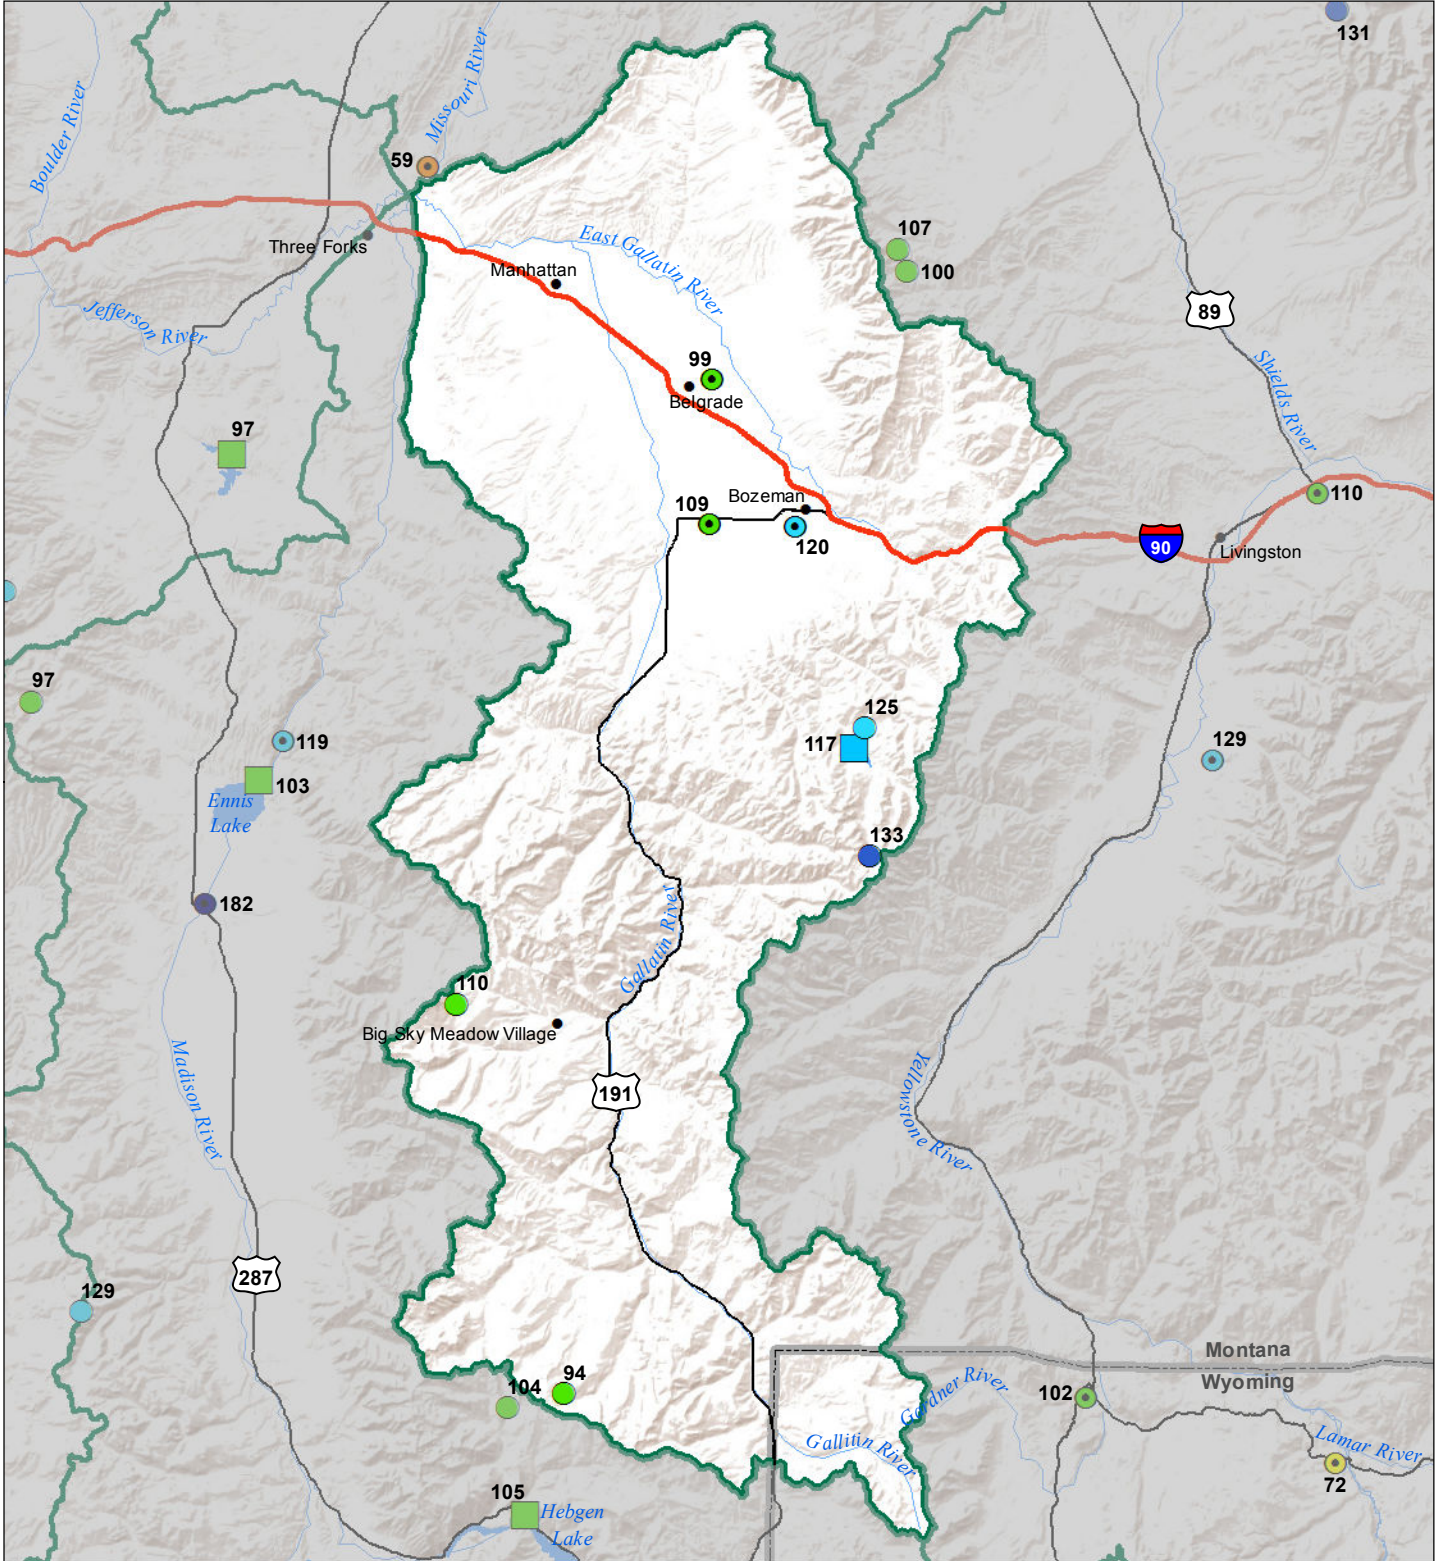

# Gallatin River Basin Monthly Precipitation and Reservoir Levels Percentage of Normal November 1, 2018 (October 1, 2018 - November 1, 2018)

### Precipitation Percent of Normal

#### SNOTEL

- > 150%
- 131 - 150%
- 111 - 130%
- 91 - 110%
- 71 - 90%
- 51 - 70%
- 1 - 50%