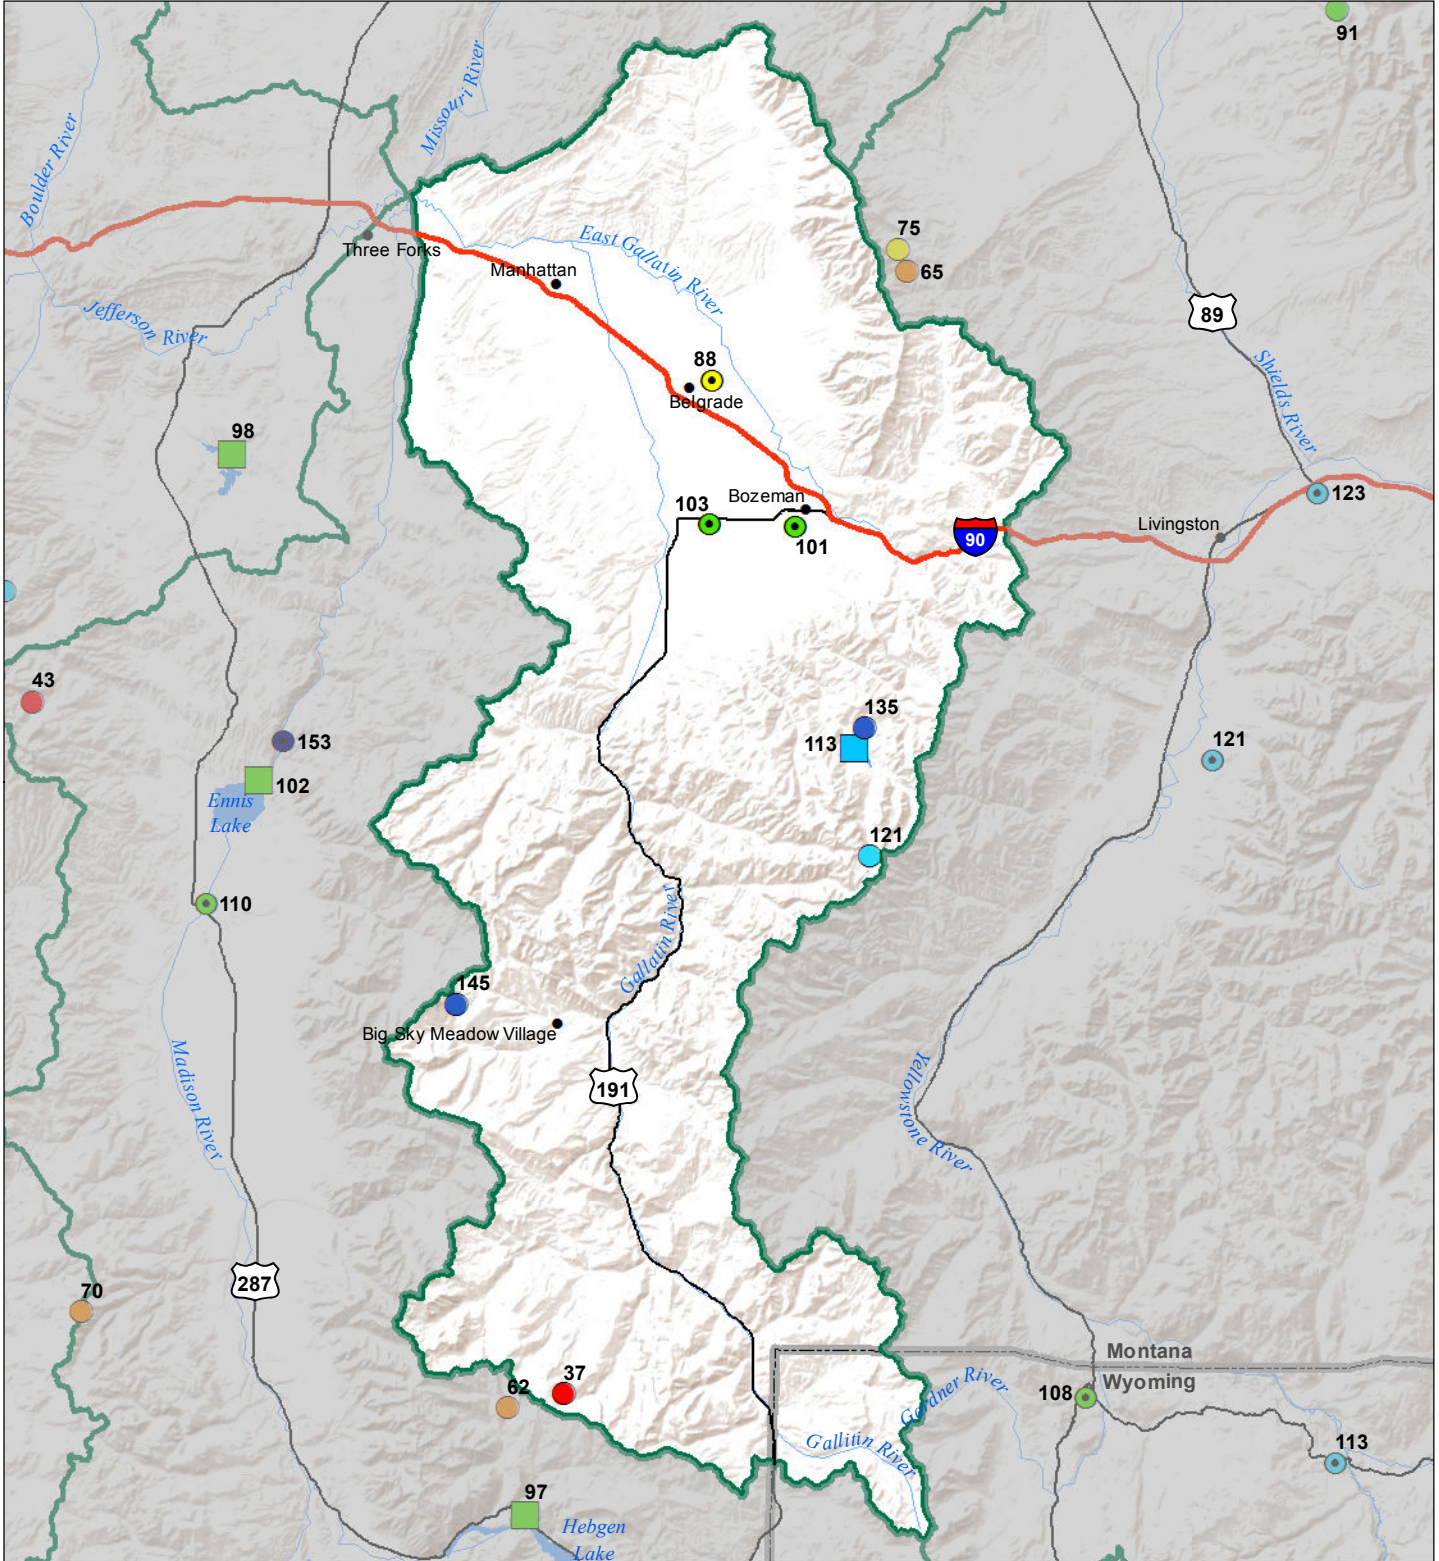

Gallatin River Basin Monthly Precipitation and Reservoir Levels Percentage of Normal September 1, 2018 (August 1, 2018 - September 1, 2018)

Precipitation Percent of Normal

SNOTEL

- > 150%
- 131 - 150%
- 111 - 130%
- 91 - 110%
- 71 - 90%
- 51 - 70%
- 1 - 50%

COOP/ACIS

- > 150%
- 131 - 150%
- 111 - 130%
- 91 - 110%
- 71 - 90%
- 51 - 70%
- 1 - 50%

Reservoirs Percent of Normal

- > 150%
- 131 - 150%
- 111 - 130%
- 91 - 110%
- 71 - 90%
- 51 - 70%
- 1 - 50%