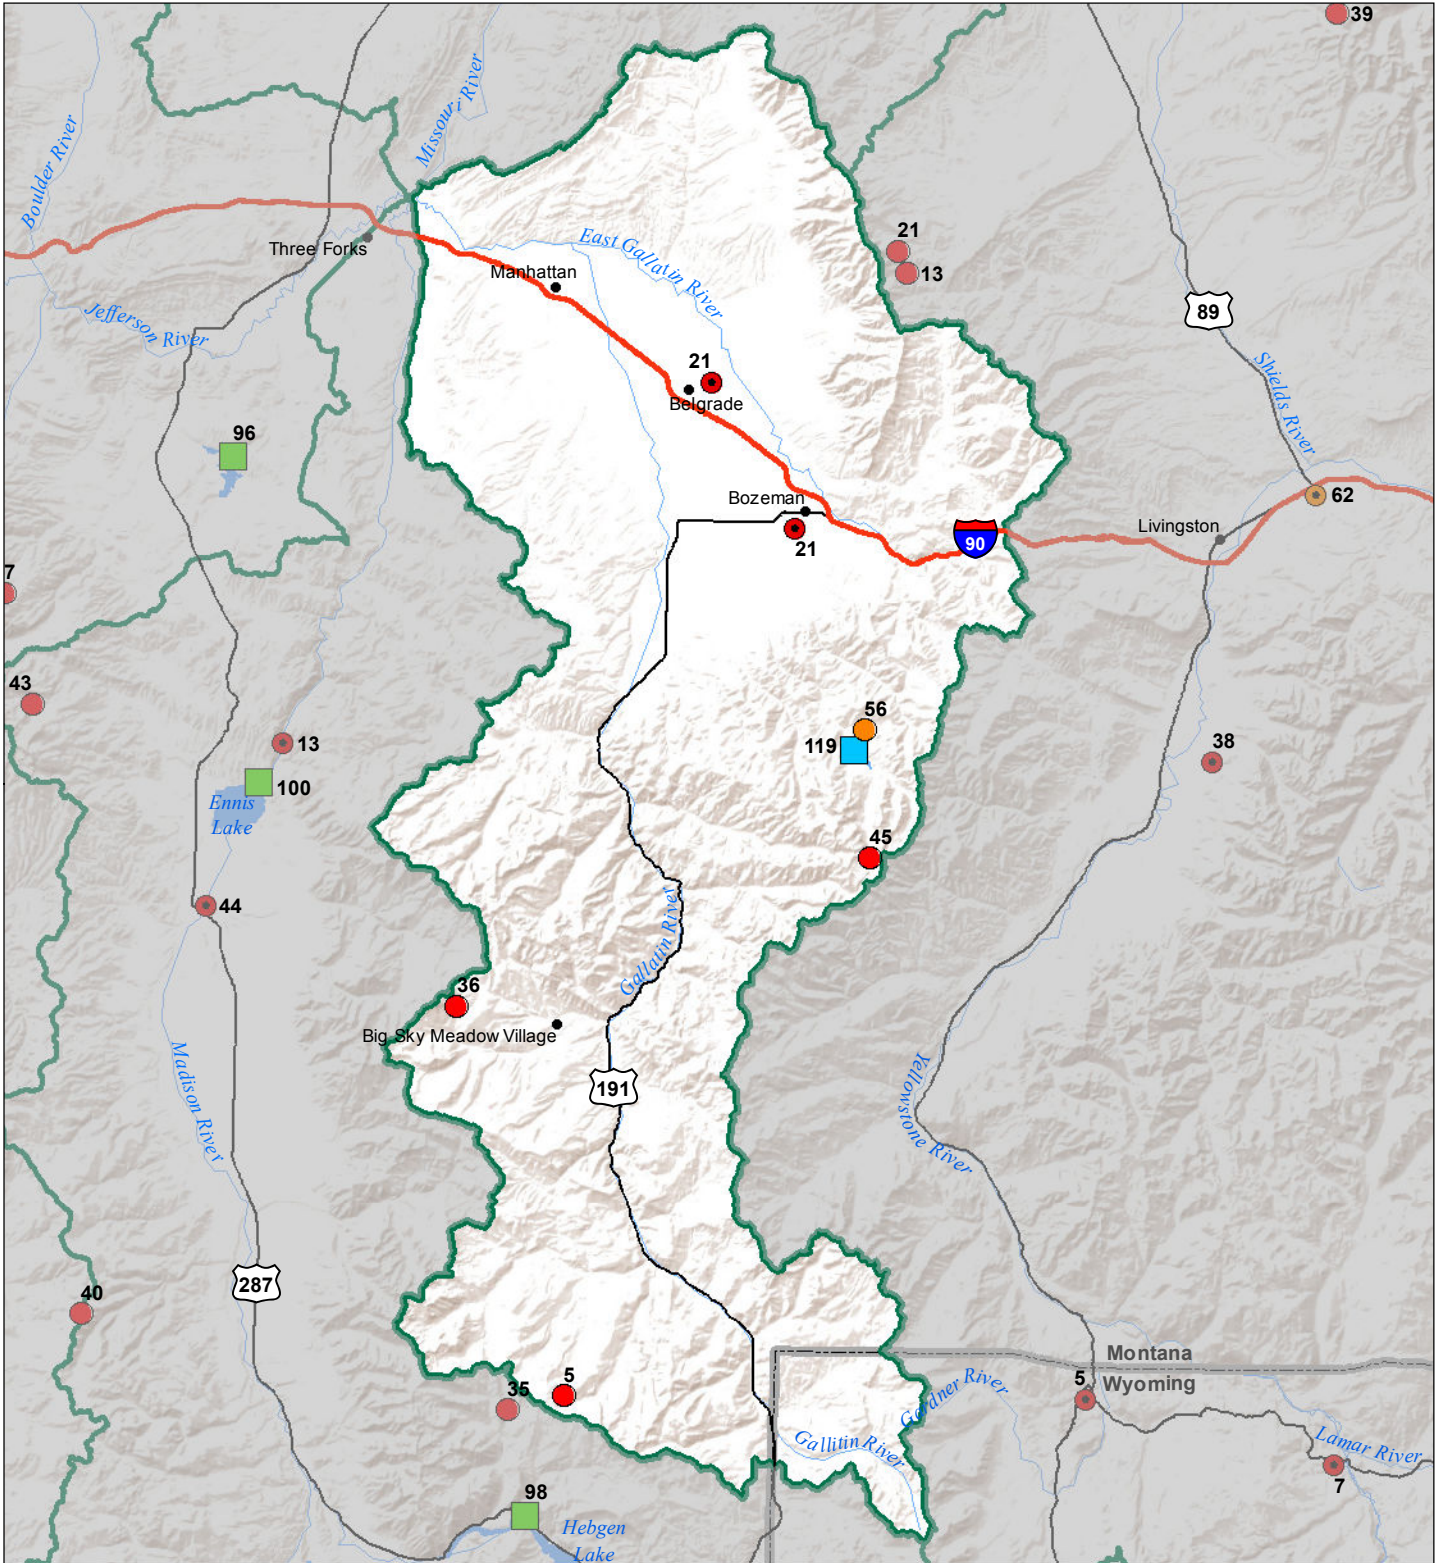

Gallatin River Basin Monthly Precipitation and Reservoir Levels Percentage of Normal August 1, 2018 (July 1, 2018 - August 1, 2018)

Precipitation Percent of Normal

SNOTEL

- > 150%
- 131 - 150%
- 111 - 130%
- 91 - 110%
- 71 - 90%
- 51 - 70%
- 1 - 50%

COOP/ACIS

- > 150%
- 131 - 150%
- 111 - 130%
- 91 - 110%
- 71 - 90%
- 51 - 70%
- 1 - 50%

Reservoirs Percent of Normal

- > 150%
- 131 - 150%
- 111 - 130%
- 91 - 110%
- 71 - 90%
- 51 - 70%
- 1 - 50%