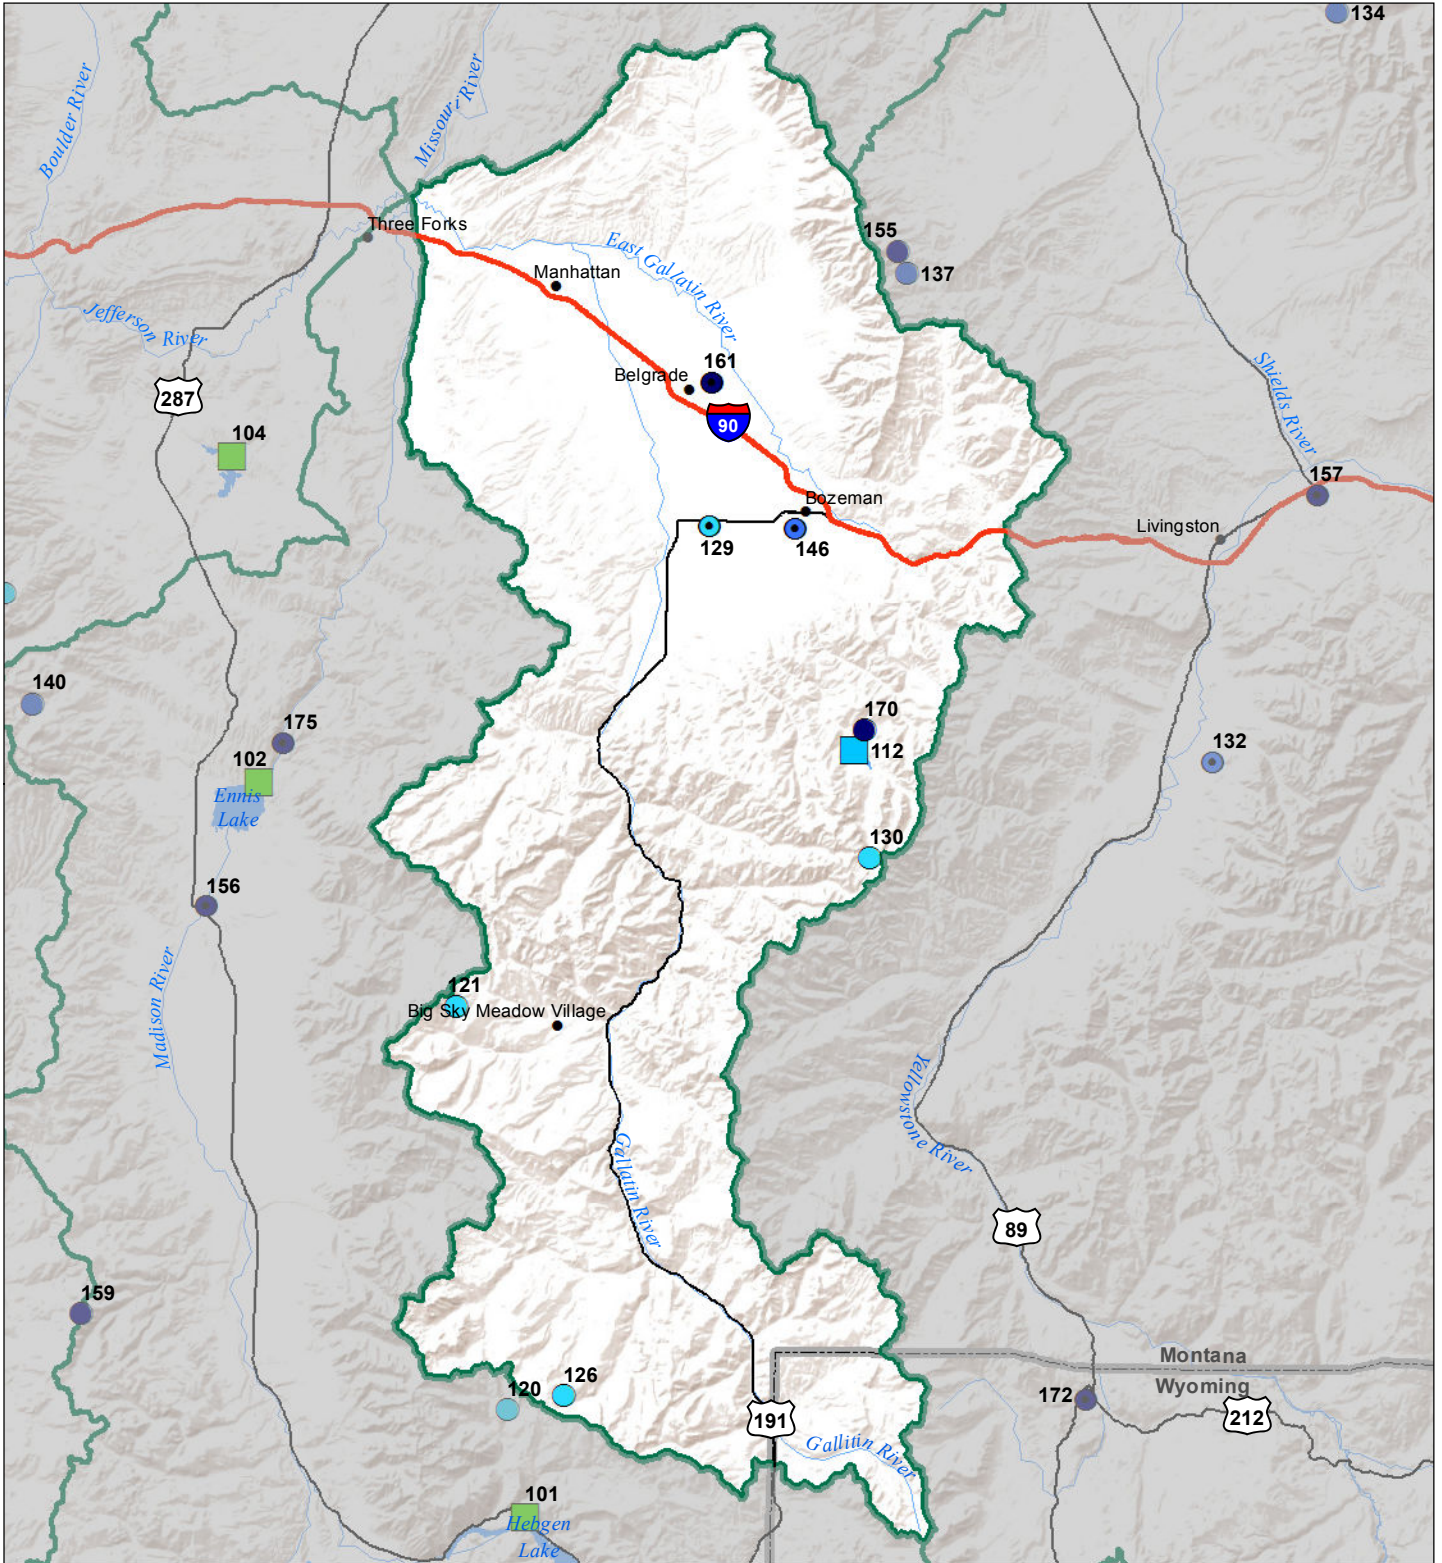

Gallatin River Basin Monthly Precipitation and Reservoir Levels Percentage of Normal July 1, 2018 (June 1, 2018 - July 1, 2018)

Precipitation Percent of Normal

SNOTEL		COOP/ACIS	
● > 150%	● 71 - 90%	● > 150%	● 71 - 90%
● 131 - 150%	● 51 - 70%	● 131 - 150%	● 51 - 70%
● 111 - 130%	● 1 - 50%	● 111 - 130%	● 1 - 50%
● 91 - 110%		● 91 - 110%	

Reservoirs Percent of Normal

■ > 150%
■ 131 - 150%
■ 111 - 130%
■ 91 - 110%
■ 71 - 90%
■ 51 - 70%
■ 1 - 50%