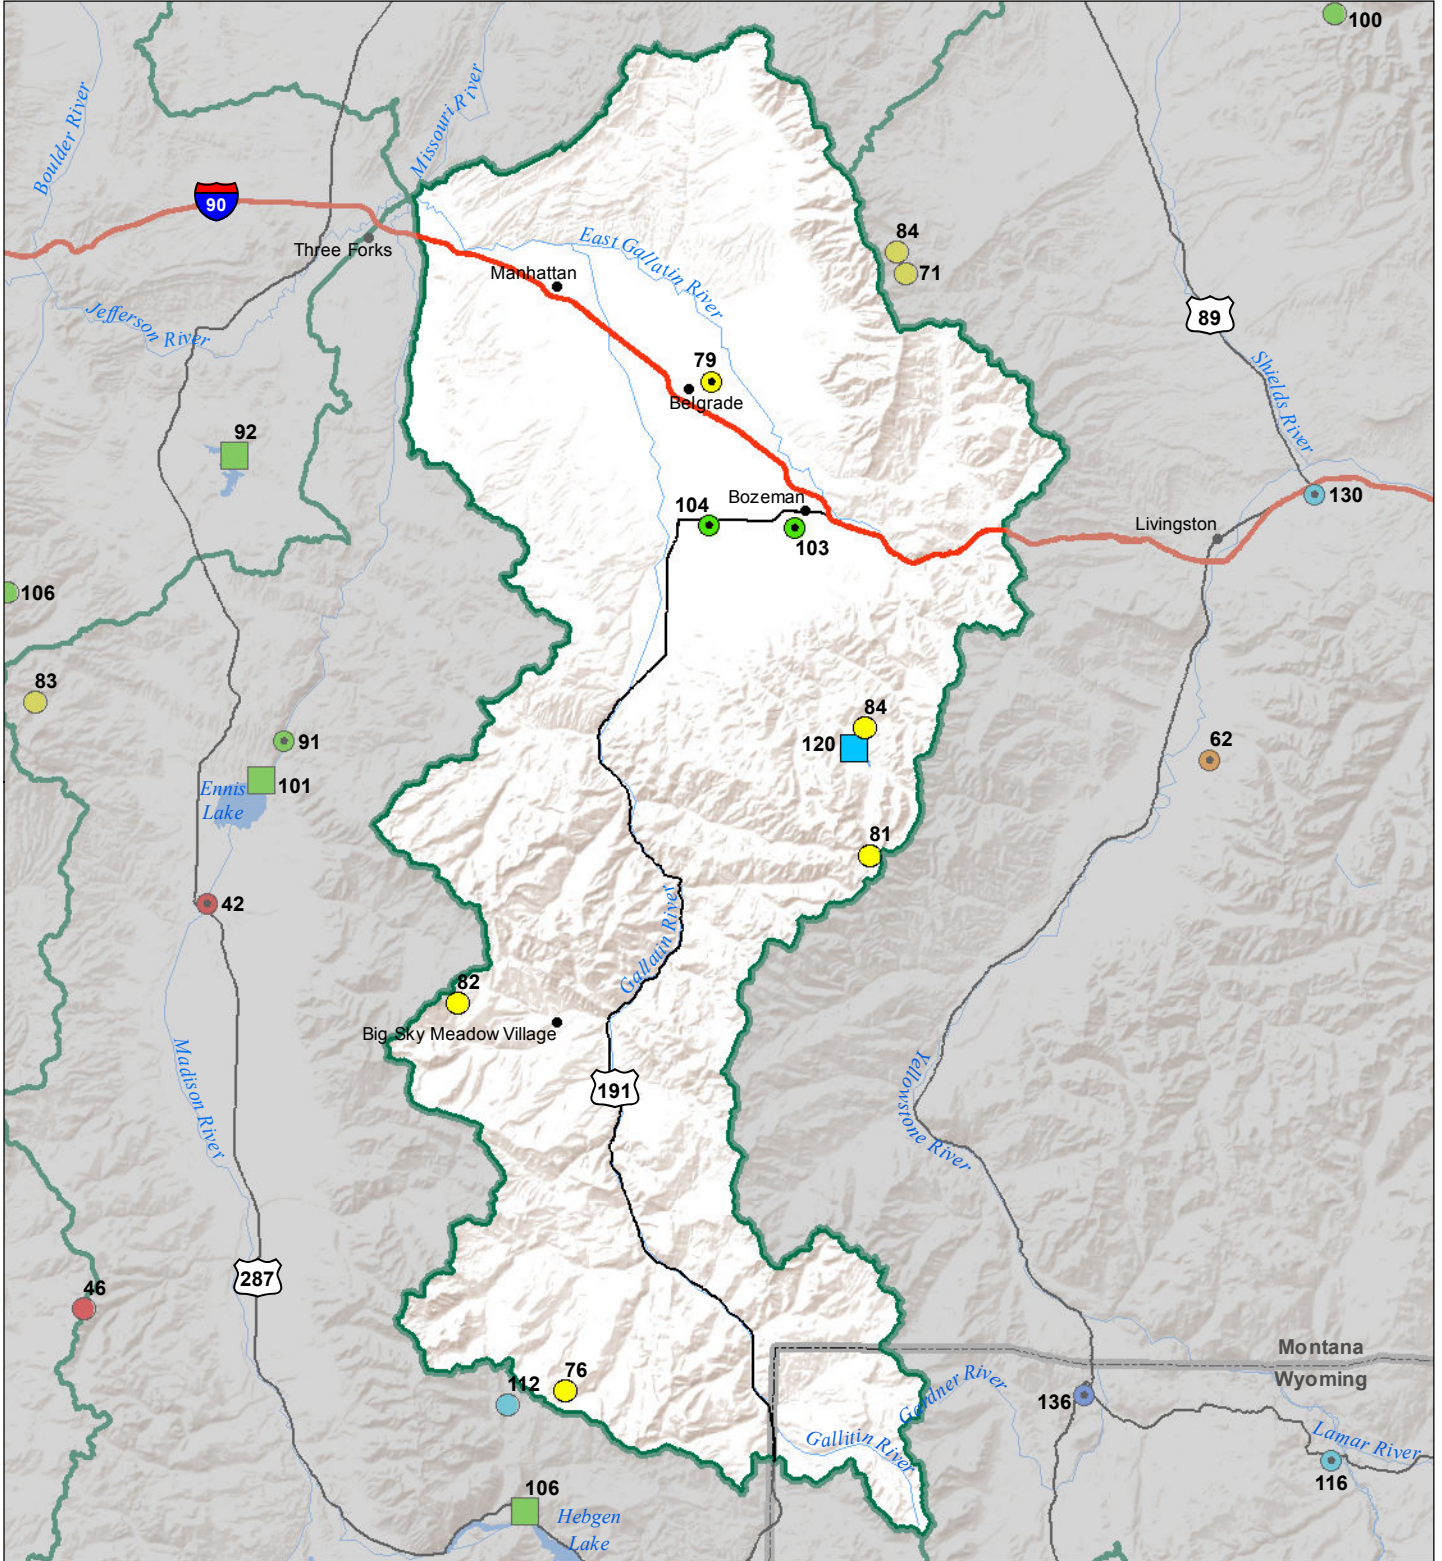

Gallatin River Basin Monthly Precipitation and Reservoir Levels Percentage of Normal June 1, 2018 (May 1, 2018 - June 1, 2018)

Precipitation Percent of Normal

SNOTEL

- > 150%
- 131 - 150%
- 111 - 130%
- 91 - 110%
- 71 - 90%
- 51 - 70%
- 1 - 50%

COOP/ACIS

- > 150%
- 131 - 150%
- 111 - 130%
- 91 - 110%
- 71 - 90%
- 51 - 70%
- 1 - 50%

Reservoirs Percent of Normal

- > 150%
- 131 - 150%
- 111 - 130%
- 91 - 110%
- 71 - 90%
- 51 - 70%
- 1 - 50%