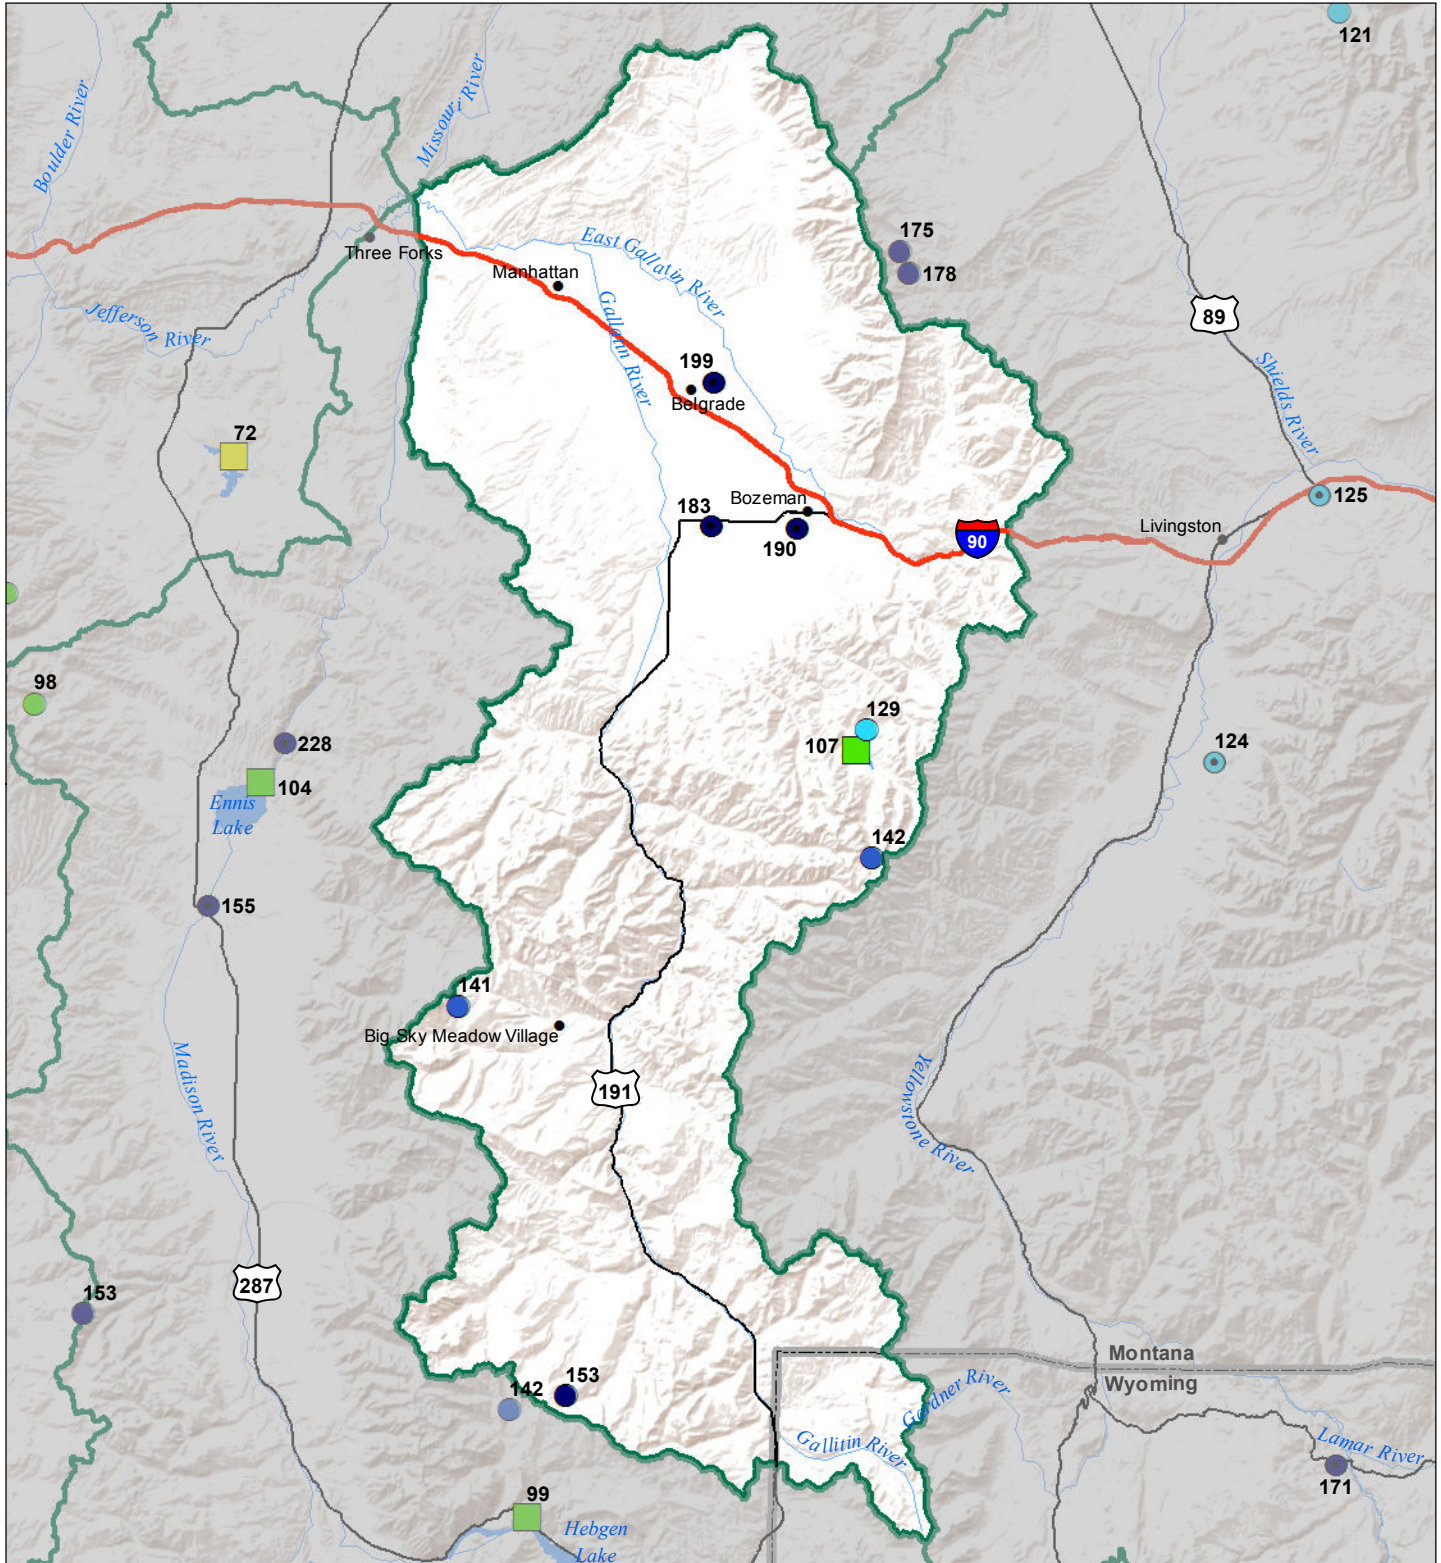

Gallatin River Basin Monthly Precipitation and Reservoir Levels Percentage of Normal May 1, 2018 (April 1, 2018 - May 1, 2018)

Precipitation Percent of Normal

SNOTEL

- > 150%
- 131 - 150%
- 111 - 130%
- 91 - 110%
- 71 - 90%
- 51 - 70%
- 1 - 50%

COOP/ACIS

- > 150%
- 131 - 150%
- 111 - 130%
- 91 - 110%
- 71 - 90%
- 51 - 70%
- 1 - 50%

Reservoirs Percent of Normal

- > 150%
- 131 - 150%
- 111 - 130%
- 91 - 110%
- 71 - 90%
- 51 - 70%
- 1 - 50%