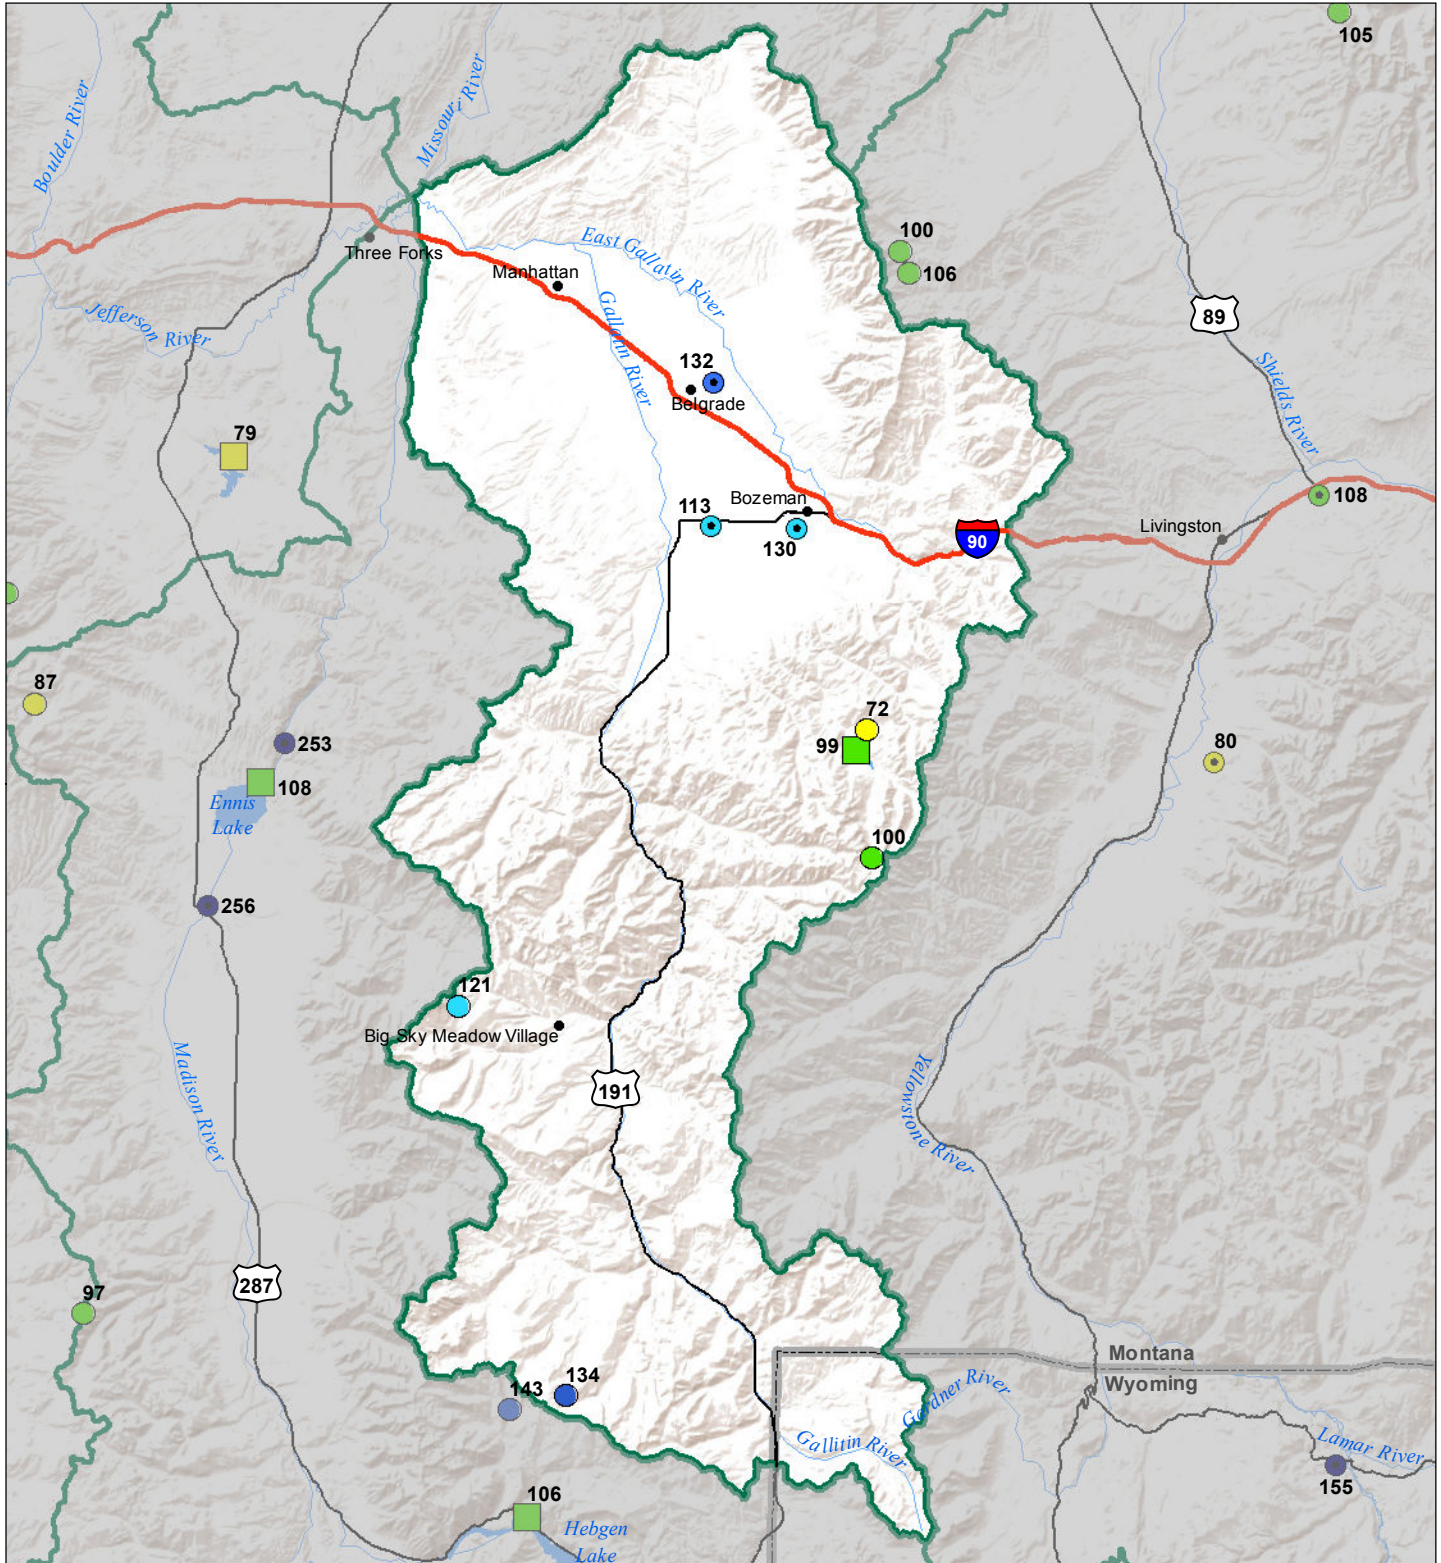

Gallatin River Basin Monthly Precipitation and Reservoir Levels Percentage of Normal April 1, 2018 (March 1, 2018 - April 1, 2018)

Precipitation Percent of Normal

SNOTEL

- > 150%
- 131 - 150%
- 111 - 130%
- 91 - 110%
- 71 - 90%
- 51 - 70%
- 1 - 50%

COOP/ACIS

- > 150%
- 131 - 150%
- 111 - 130%
- 91 - 110%
- 71 - 90%
- 51 - 70%
- 1 - 50%

Reservoirs Percent of Normal

- > 150%
- 131 - 150%
- 111 - 130%
- 91 - 110%
- 71 - 90%
- 51 - 70%
- 1 - 50%