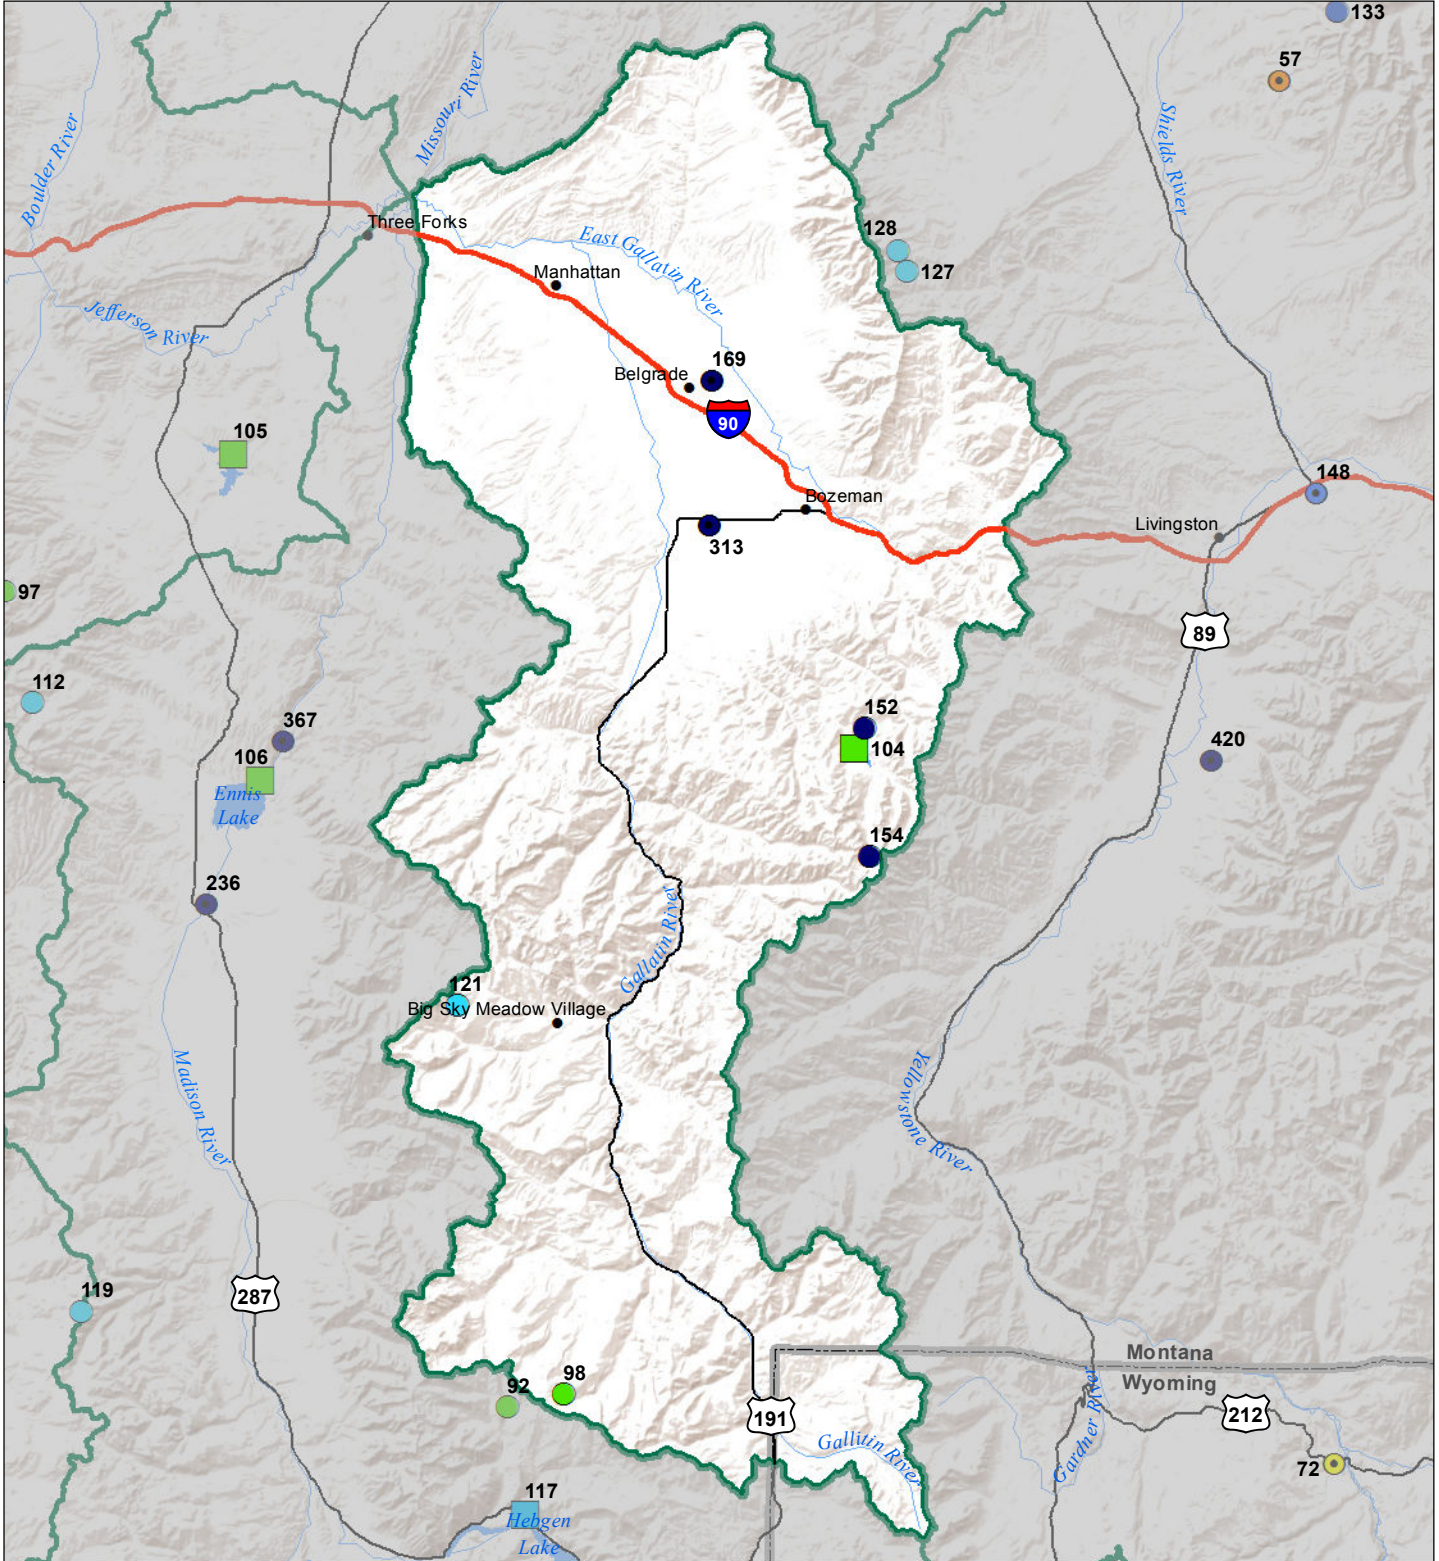

# Gallatin River Basin Monthly Precipitation and Reservoir Levels Percentage of Normal January 1, 2018 (December 1, 2017 - January 1, 2018)

### Precipitation Percent of Normal

#### SNOTEL

- > 150%
- 131 - 150%
- 111 - 130%
- 91 - 110%
- 71 - 90%
- 51 - 70%
- 1 - 50%