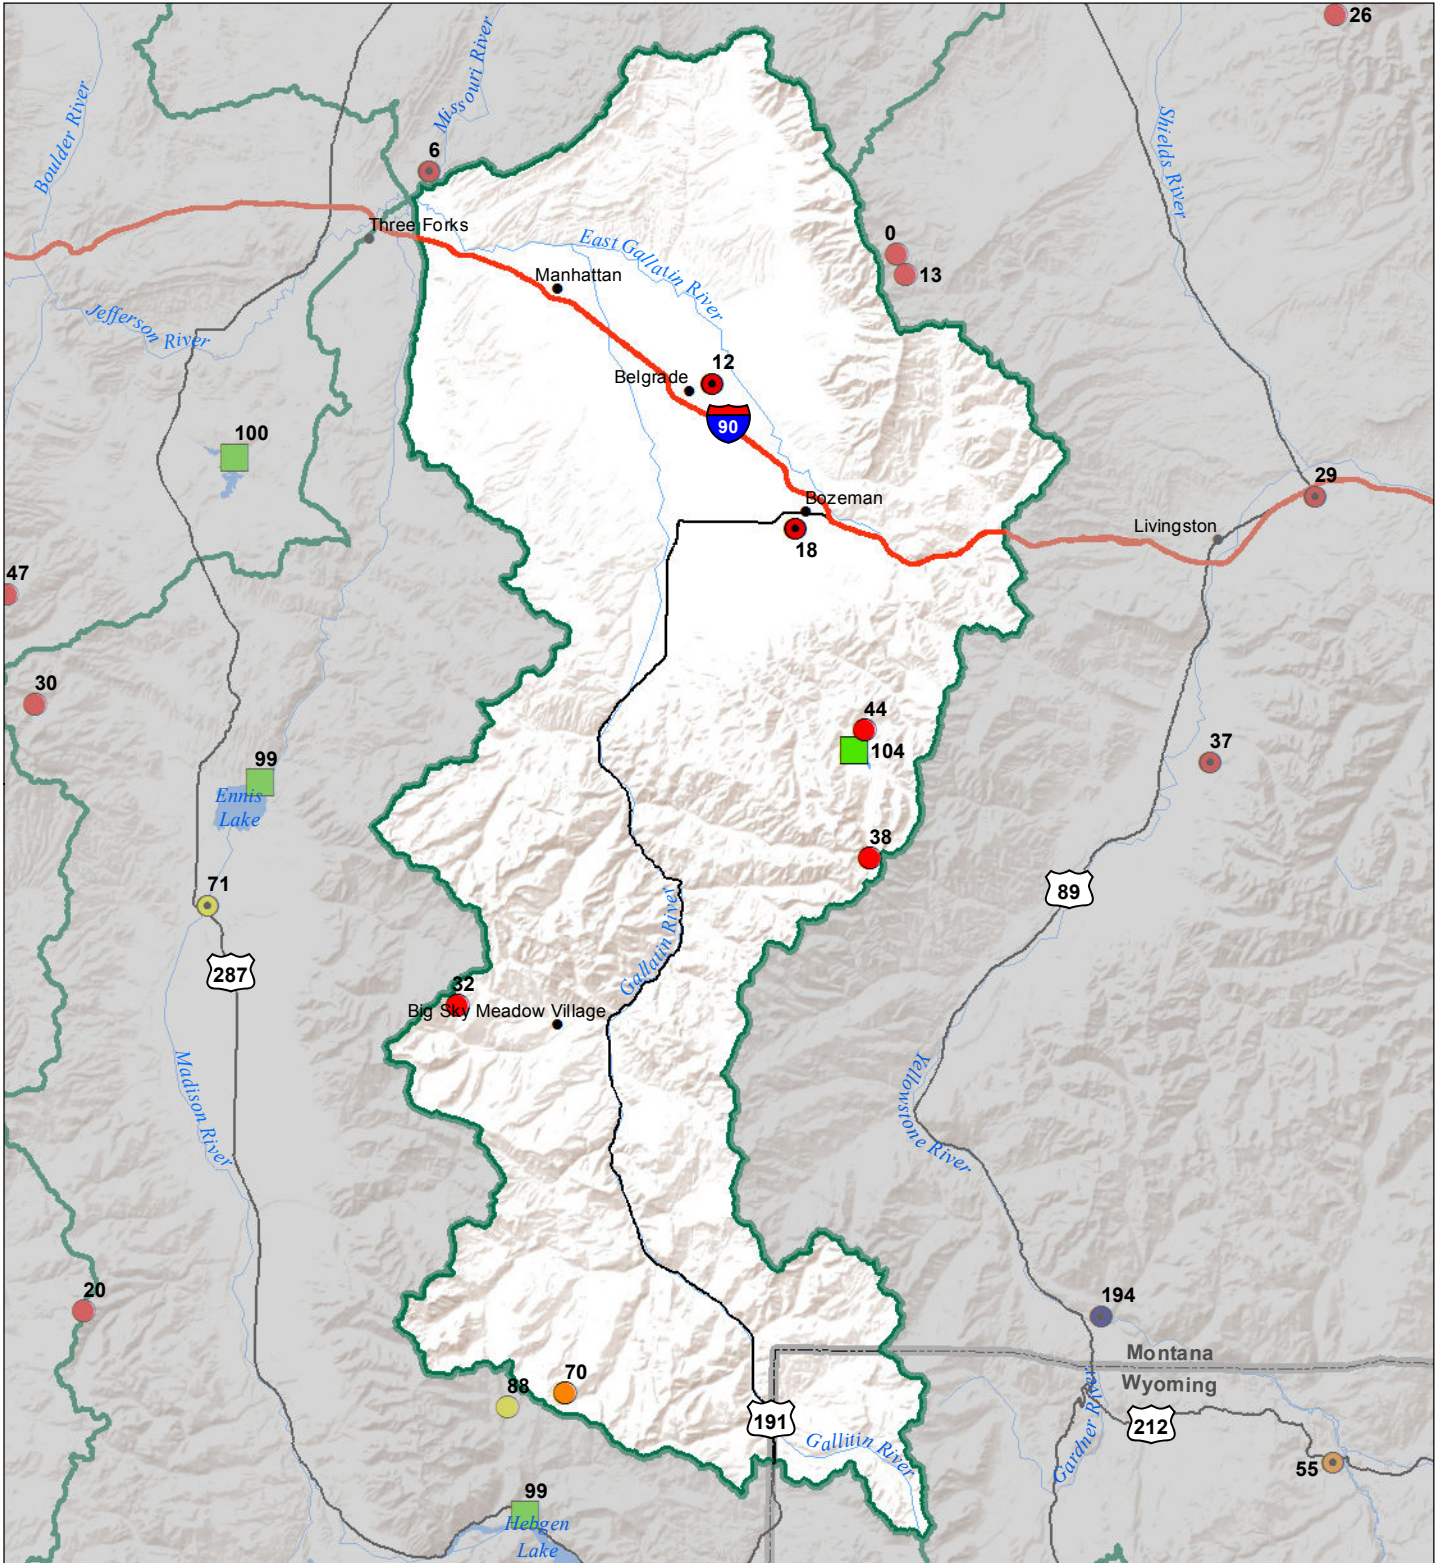

Gallatin River Basin Monthly Precipitation and Reservoir Levels Percentage of Normal August 1, 2017 (July 1, 2017 - August 1, 2017)

Precipitation Percent of Normal

SNOTEL

- > 150%
- 131 - 150%
- 111 - 130%
- 91 - 110%
- 71 - 90%
- 51 - 70%
- 1 - 50%

COOP/ACIS

- > 150%
- 131 - 150%
- 111 - 130%
- 91 - 110%
- 71 - 90%
- 51 - 70%
- 1 - 50%

Reservoirs Percent of Normal

- > 150%
- 131 - 150%
- 111 - 130%
- 91 - 110%
- 71 - 90%
- 51 - 70%
- 1 - 50%