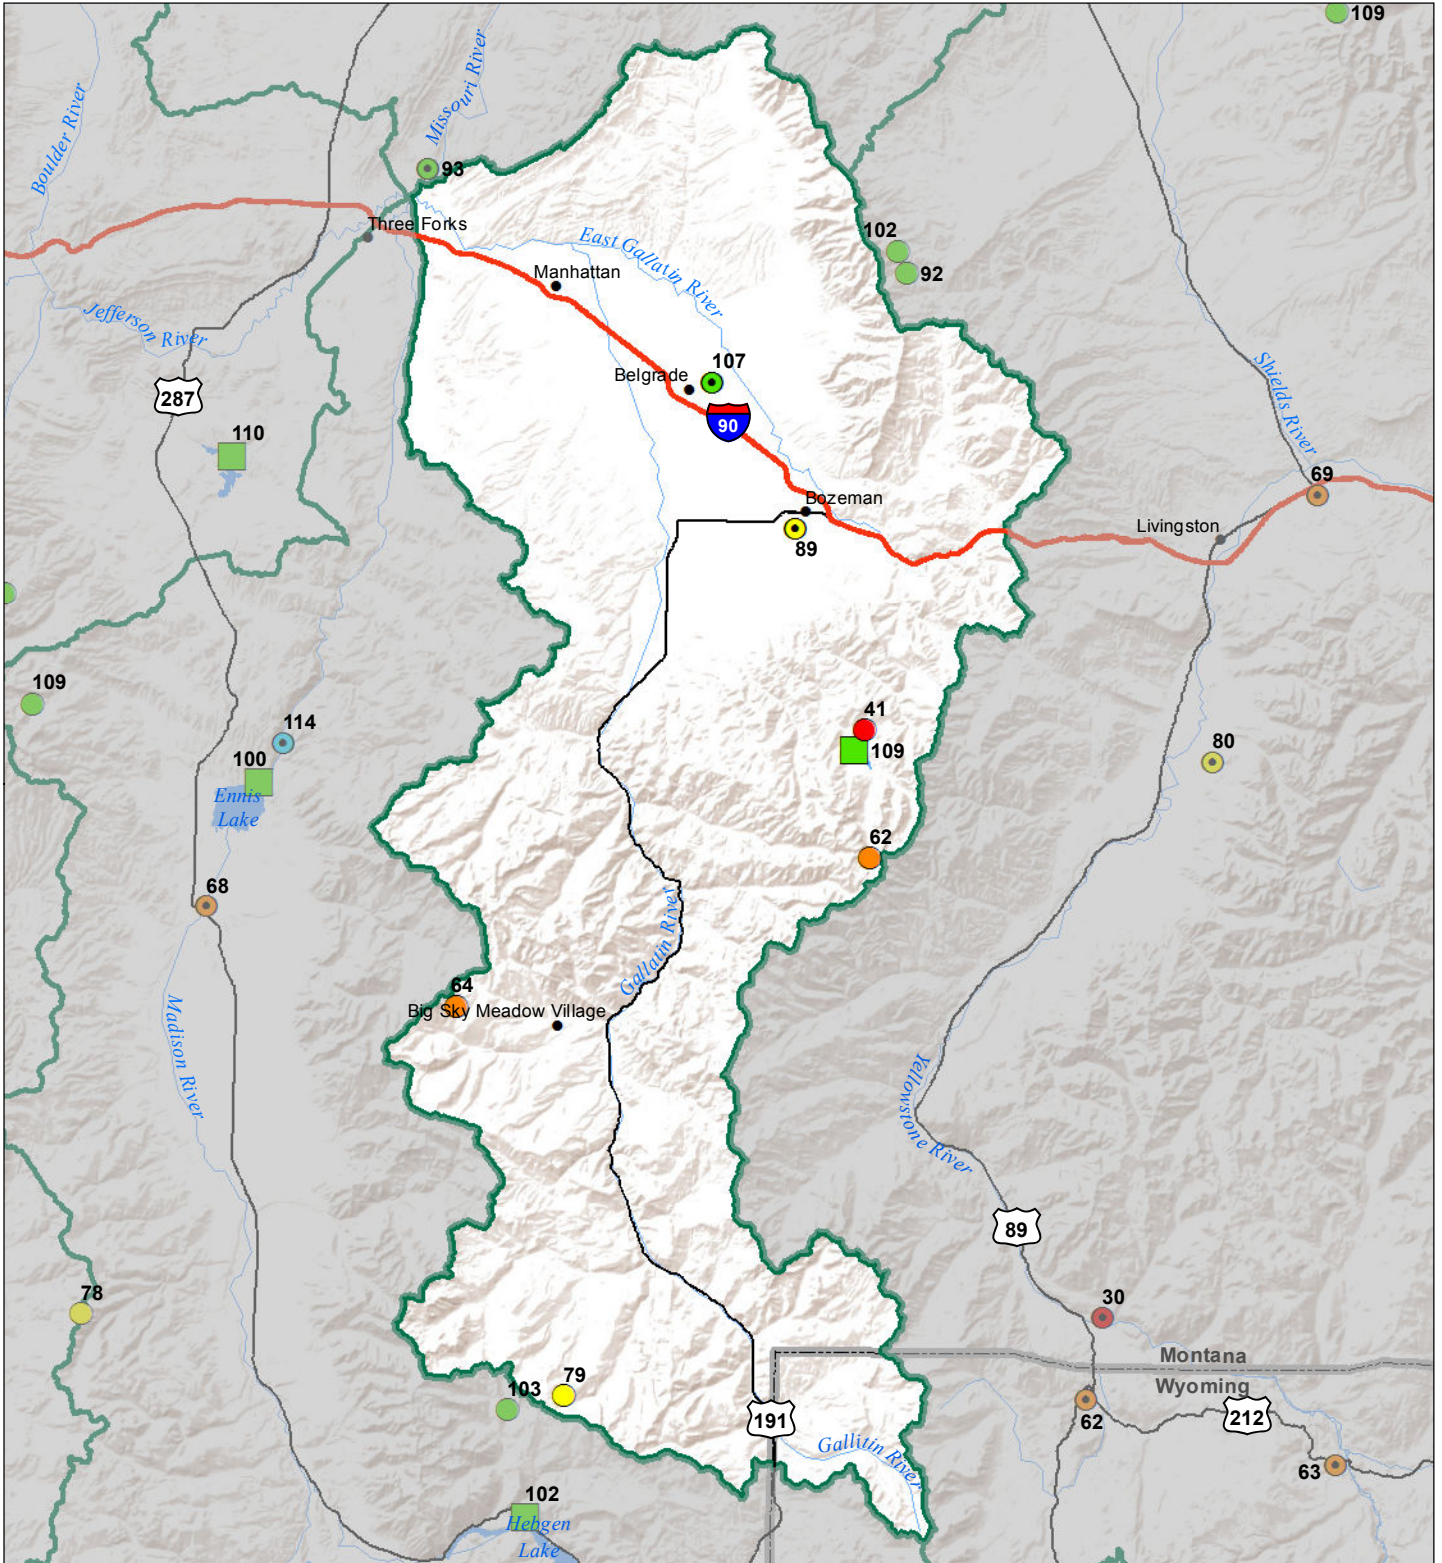

Gallatin River Basin Monthly Precipitation and Reservoir Levels Percentage of Normal July 1, 2017 (June 1, 2017 - July 1, 2017)

Precipitation Percent of Normal

SNOTEL

- > 150%
- 131 - 150%
- 111 - 130%
- 91 - 110%
- 71 - 90%
- 51 - 70%
- 1 - 50%

COOP/ACIS

- > 150%
- 131 - 150%
- 111 - 130%
- 91 - 110%
- 71 - 90%
- 51 - 70%
- 1 - 50%

Reservoirs Percent of Normal

- > 150%
- 131 - 150%
- 111 - 130%
- 91 - 110%
- 71 - 90%
- 51 - 70%
- 1 - 50%