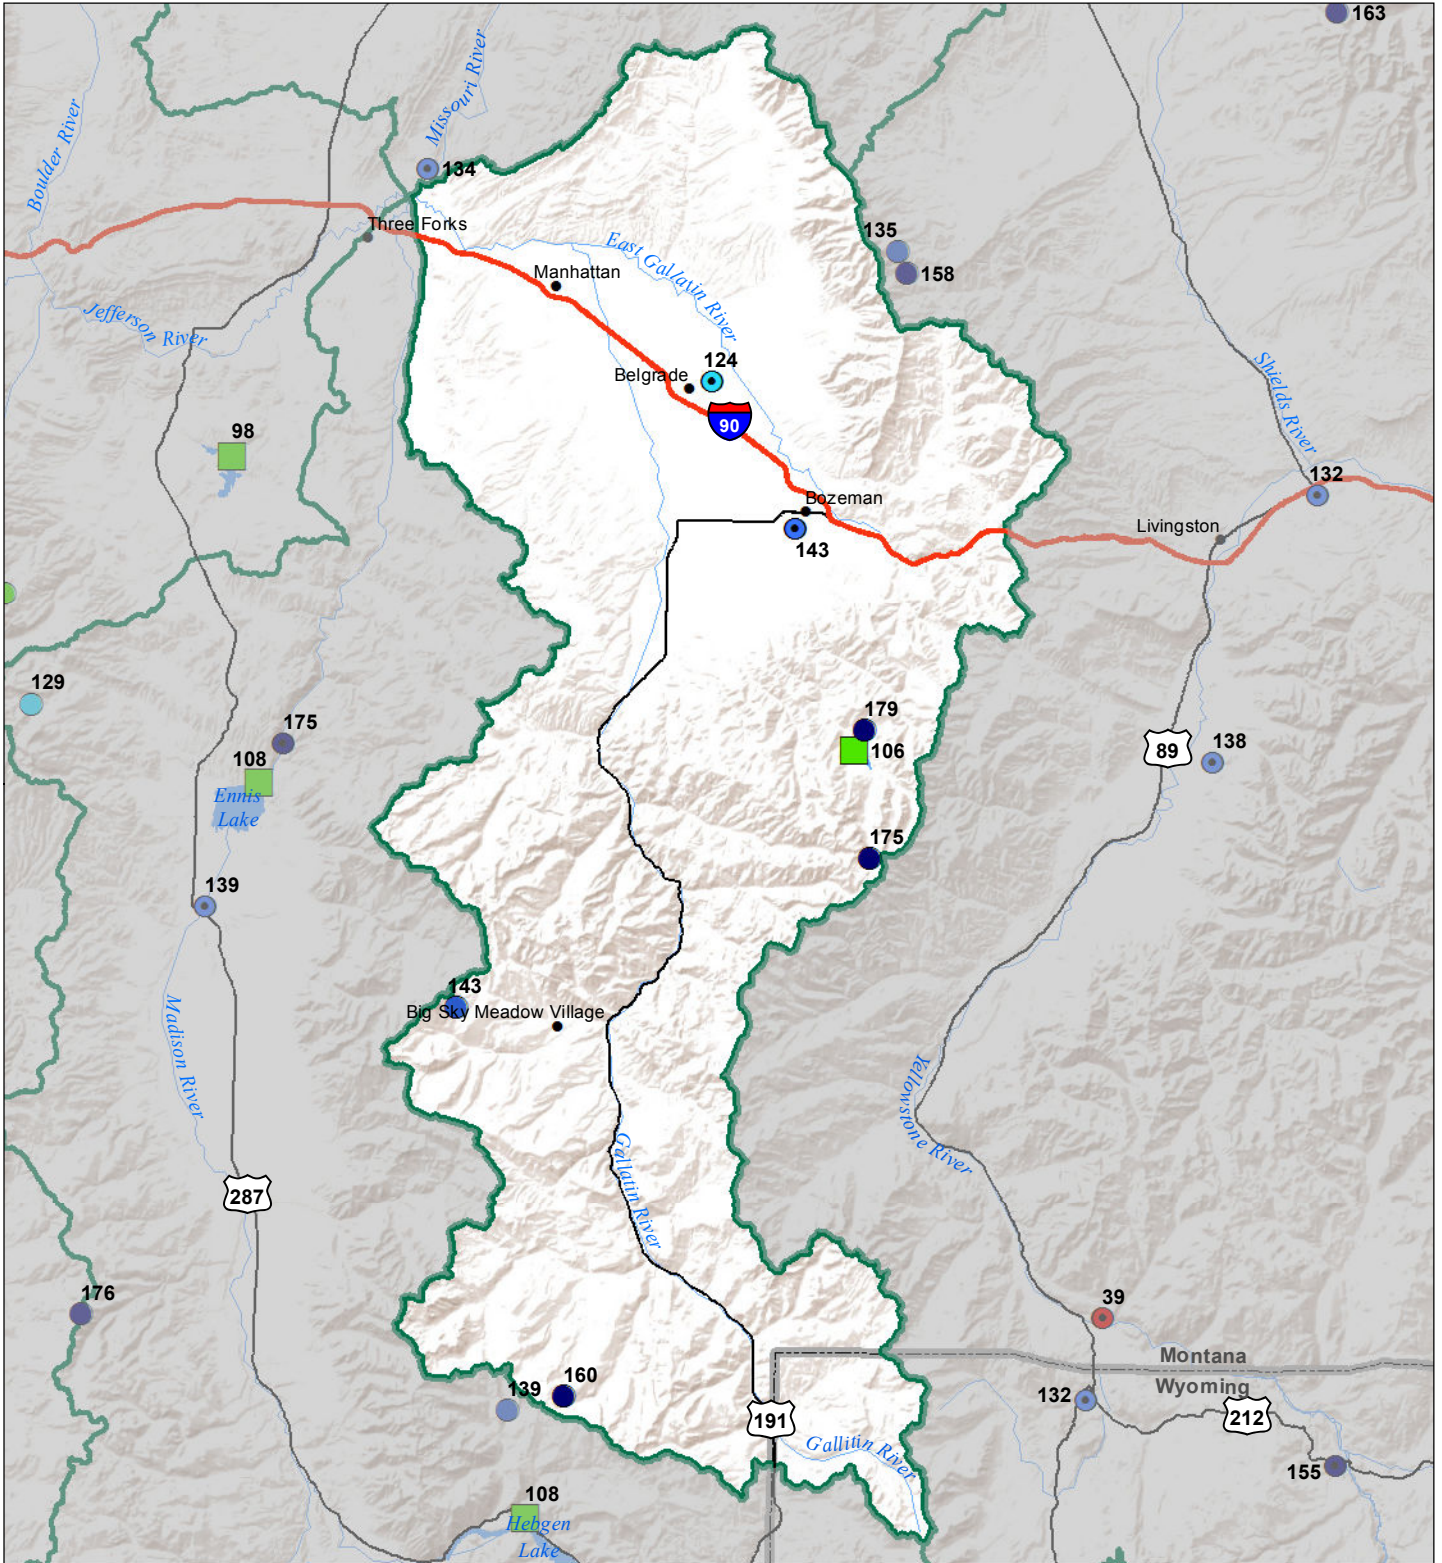

Gallatin River Basin Monthly Precipitation and Reservoir Levels Percentage of Normal May 1, 2017 (April 1, 2017 - May 1, 2017)

Precipitation Percent of Normal

SNOTEL

- > 150%
- 131 - 150%
- 111 - 130%
- 91 - 110%
- 71 - 90%
- 51 - 70%
- 1 - 50%

COOP/ACIS

- > 150%
- 131 - 150%
- 111 - 130%
- 91 - 110%
- 71 - 90%
- 51 - 70%
- 1 - 50%

Reservoirs Percent of Normal

- > 150%
- 131 - 150%
- 111 - 130%
- 91 - 110%
- 71 - 90%
- 51 - 70%
- 1 - 50%