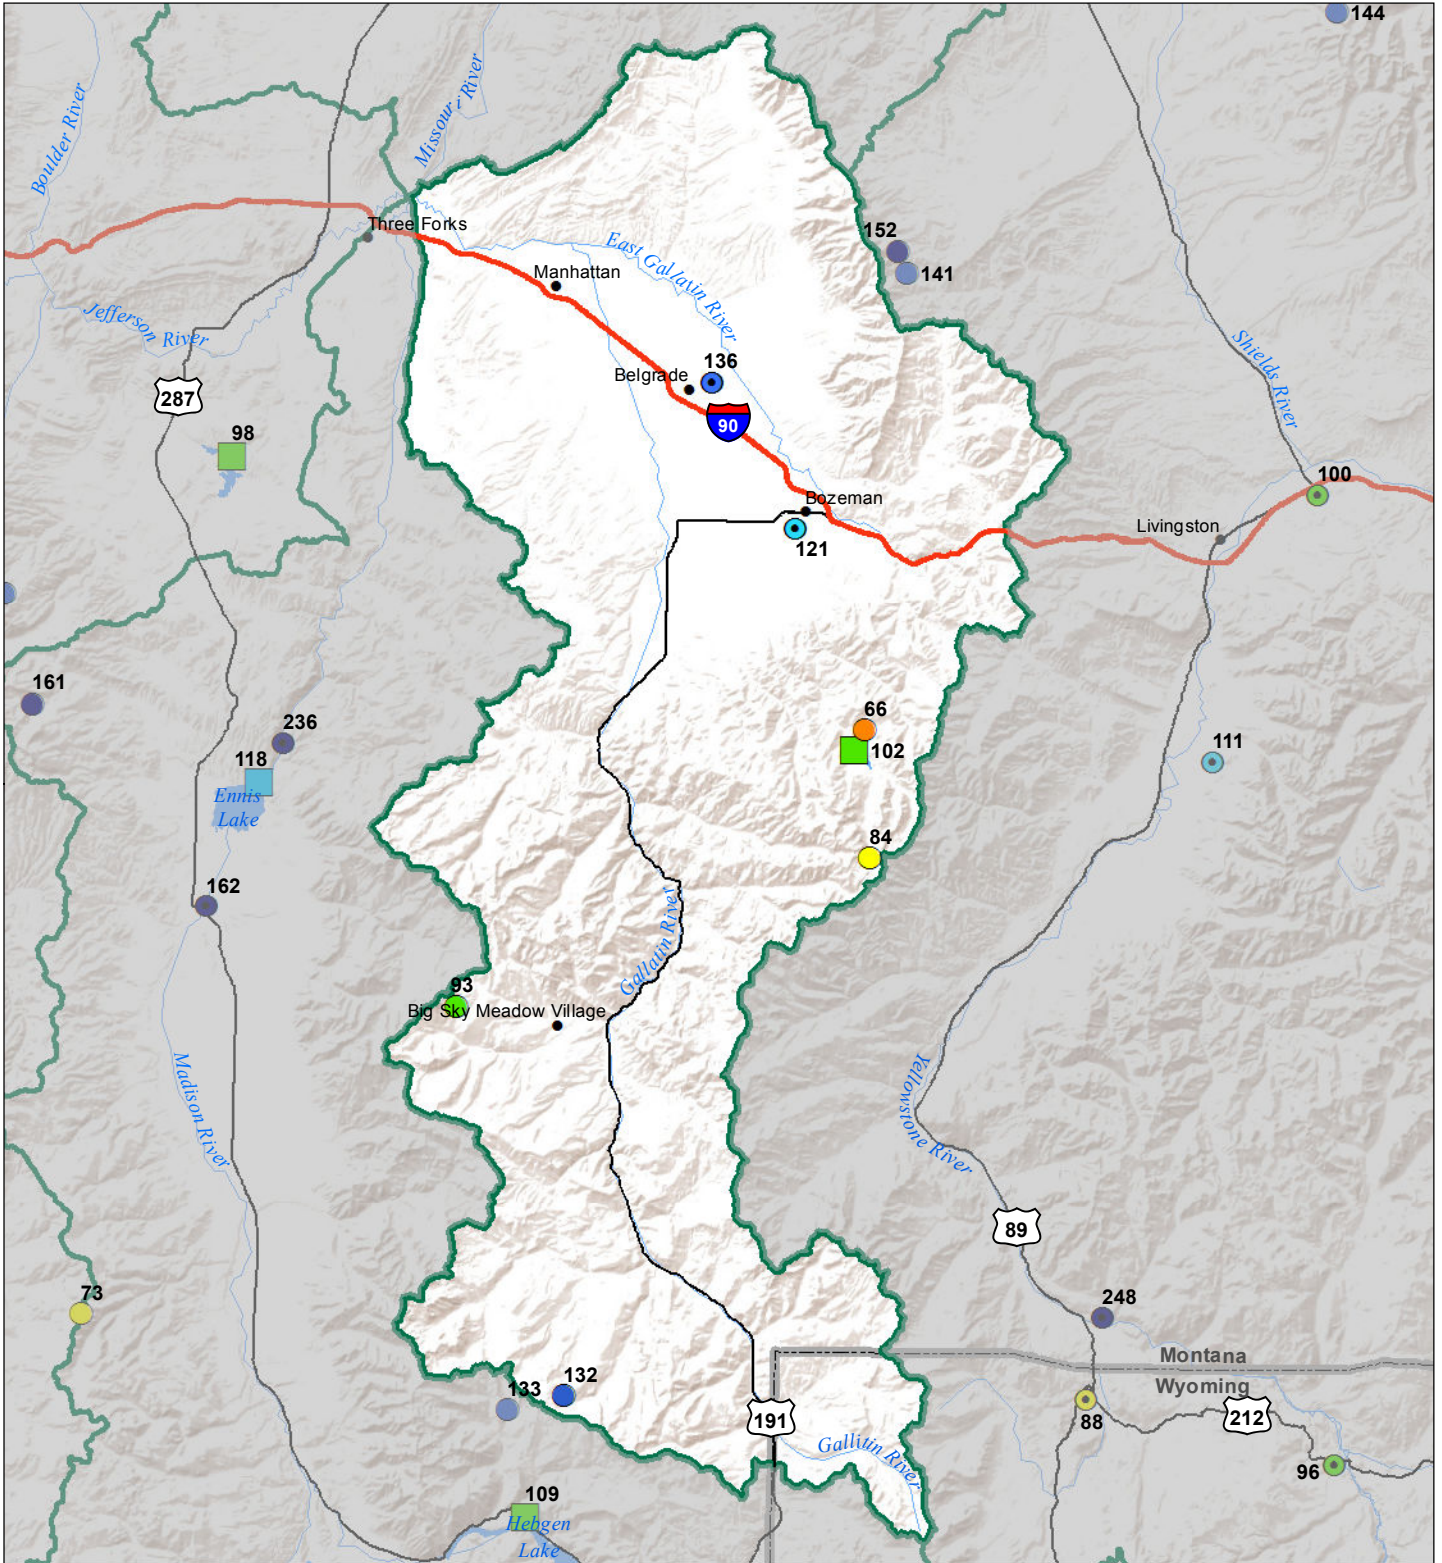

Gallatin River Basin Monthly Precipitation and Reservoir Levels Percentage of Normal April 1, 2017 (March 1, 2017 - April 1, 2017)

Precipitation Percent of Normal

SNOTEL

- > 150%
- 131 - 150%
- 111 - 130%
- 91 - 110%
- 71 - 90%
- 51 - 70%
- 1 - 50%

COOP/ACIS

- > 150%
- 131 - 150%
- 111 - 130%
- 91 - 110%
- 71 - 90%
- 51 - 70%
- 1 - 50%

Reservoirs Percent of Normal

- > 150%
- 131 - 150%
- 111 - 130%
- 91 - 110%
- 71 - 90%
- 51 - 70%
- 1 - 50%