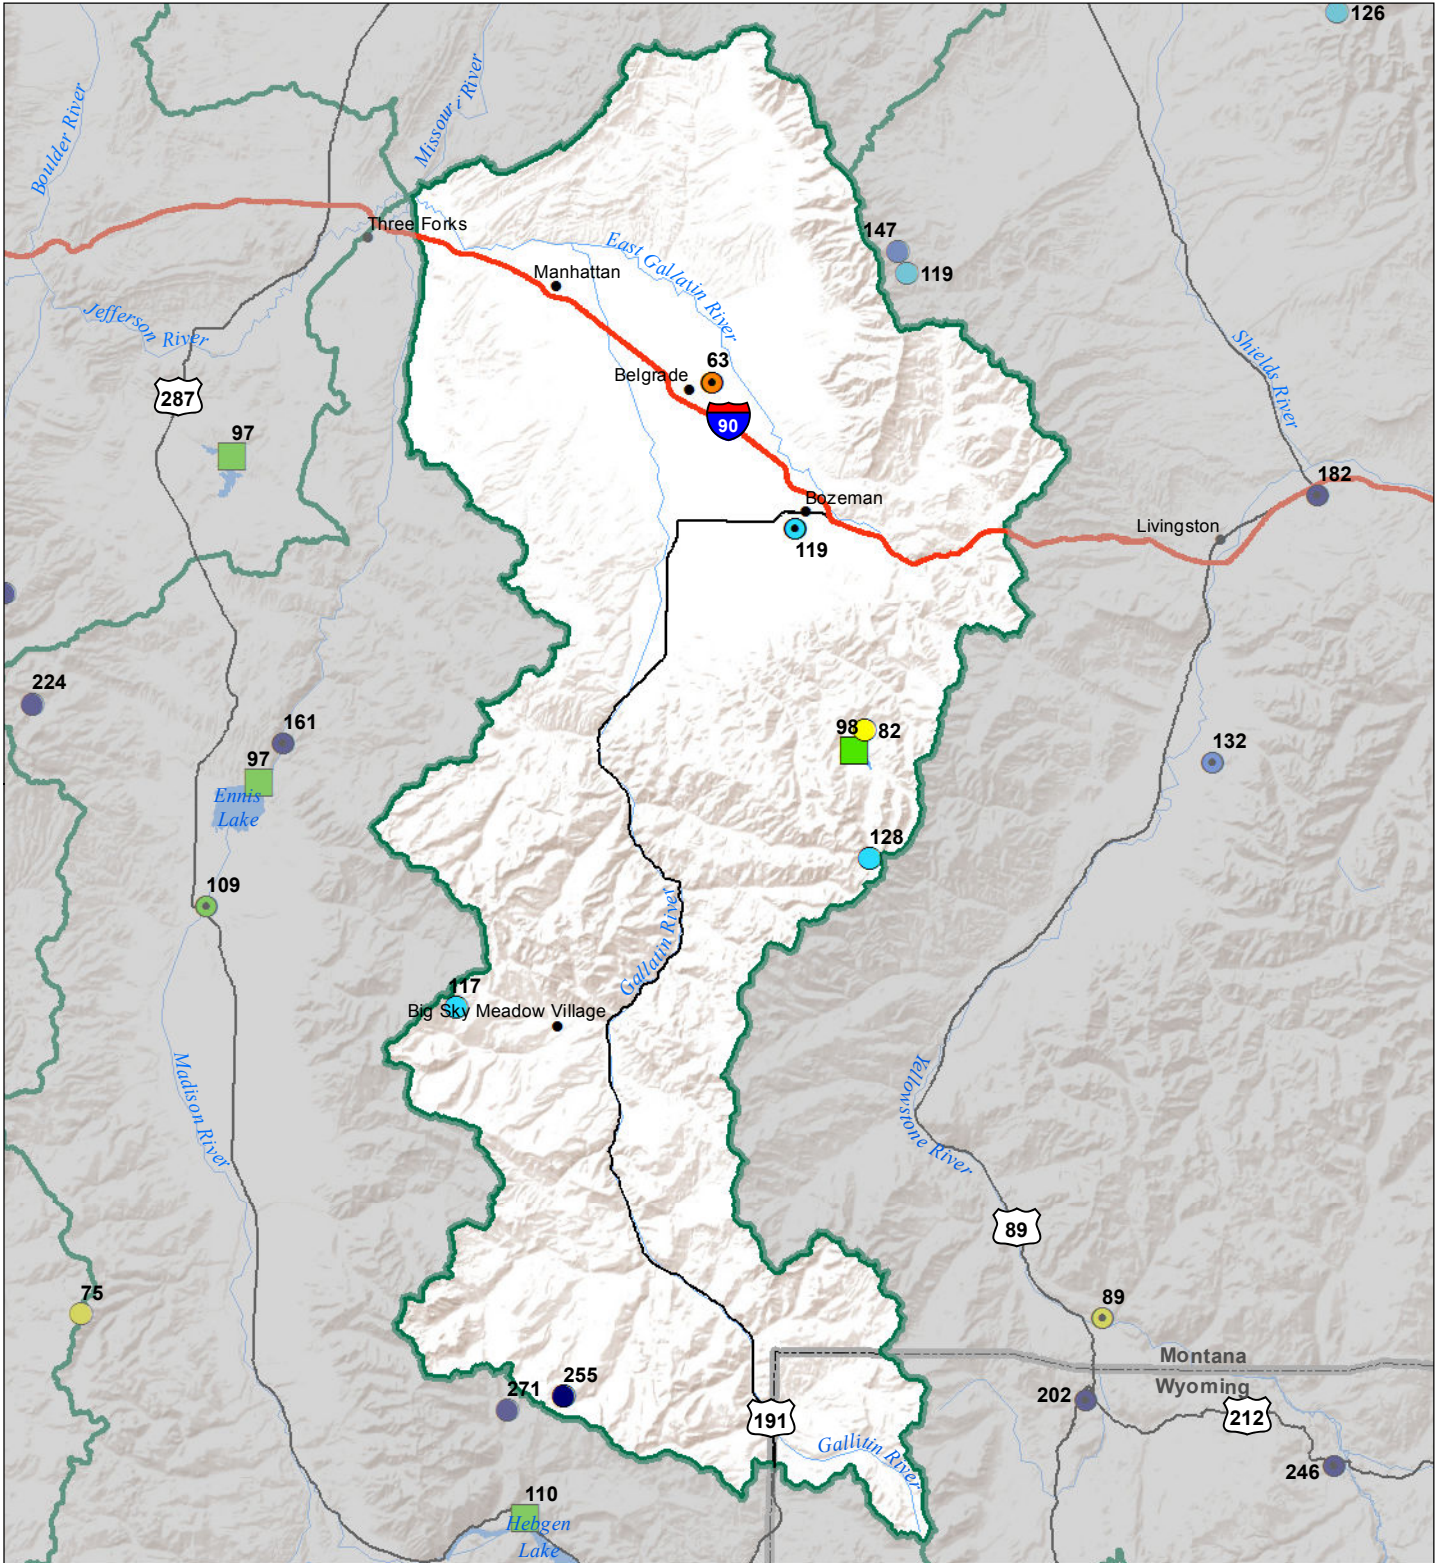

Gallatin River Basin

Monthly Precipitation and Reservoir Levels

Percentage of Normal

March 1, 2017 (February 1, 2017 - March 1, 2017)

Precipitation Percent of Normal

SNOTEL

- > 150%
- 131 - 150%
- 111 - 130%
- 91 - 110%
- 71 - 90%
- 51 - 70%
- 1 - 50%

COOP/ACIS

- > 150%
- 131 - 150%
- 111 - 130%
- 91 - 110%
- 71 - 90%
- 51 - 70%
- 1 - 50%

Reservoirs Percent of Normal

- > 150%
- 131 - 150%
- 111 - 130%
- 91 - 110%
- 71 - 90%
- 51 - 70%
- 1 - 50%