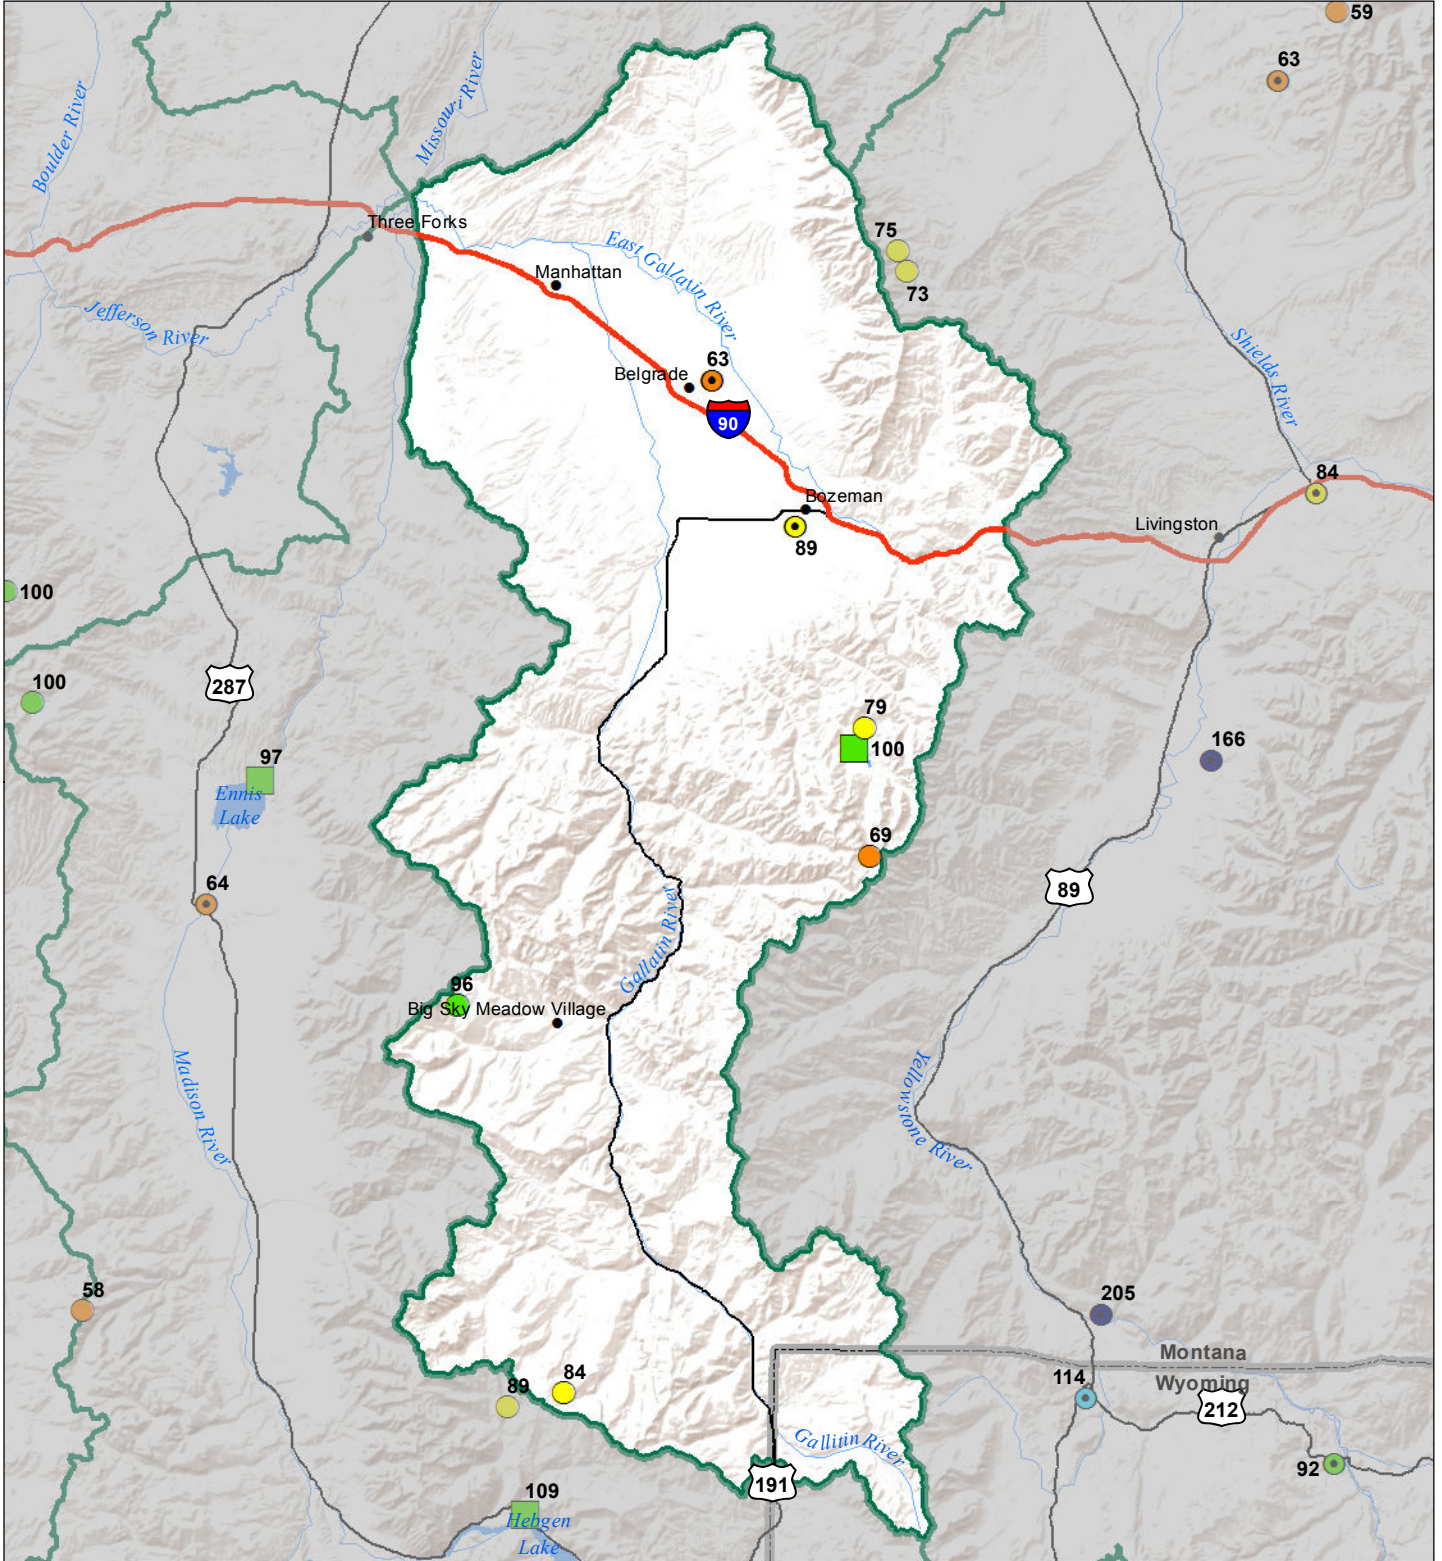

# Gallatin River Basin Monthly Precipitation and Reservoir Levels Percentage of Normal February 1, 2017 (January 1, 2017 - February 1, 2017)

### Precipitation Percent of Normal

#### SNOTEL

- > 150%
- 131 - 150%
- 111 - 130%
- 91 - 110%
- 71 - 90%
- 51 - 70%
- 1 - 50%