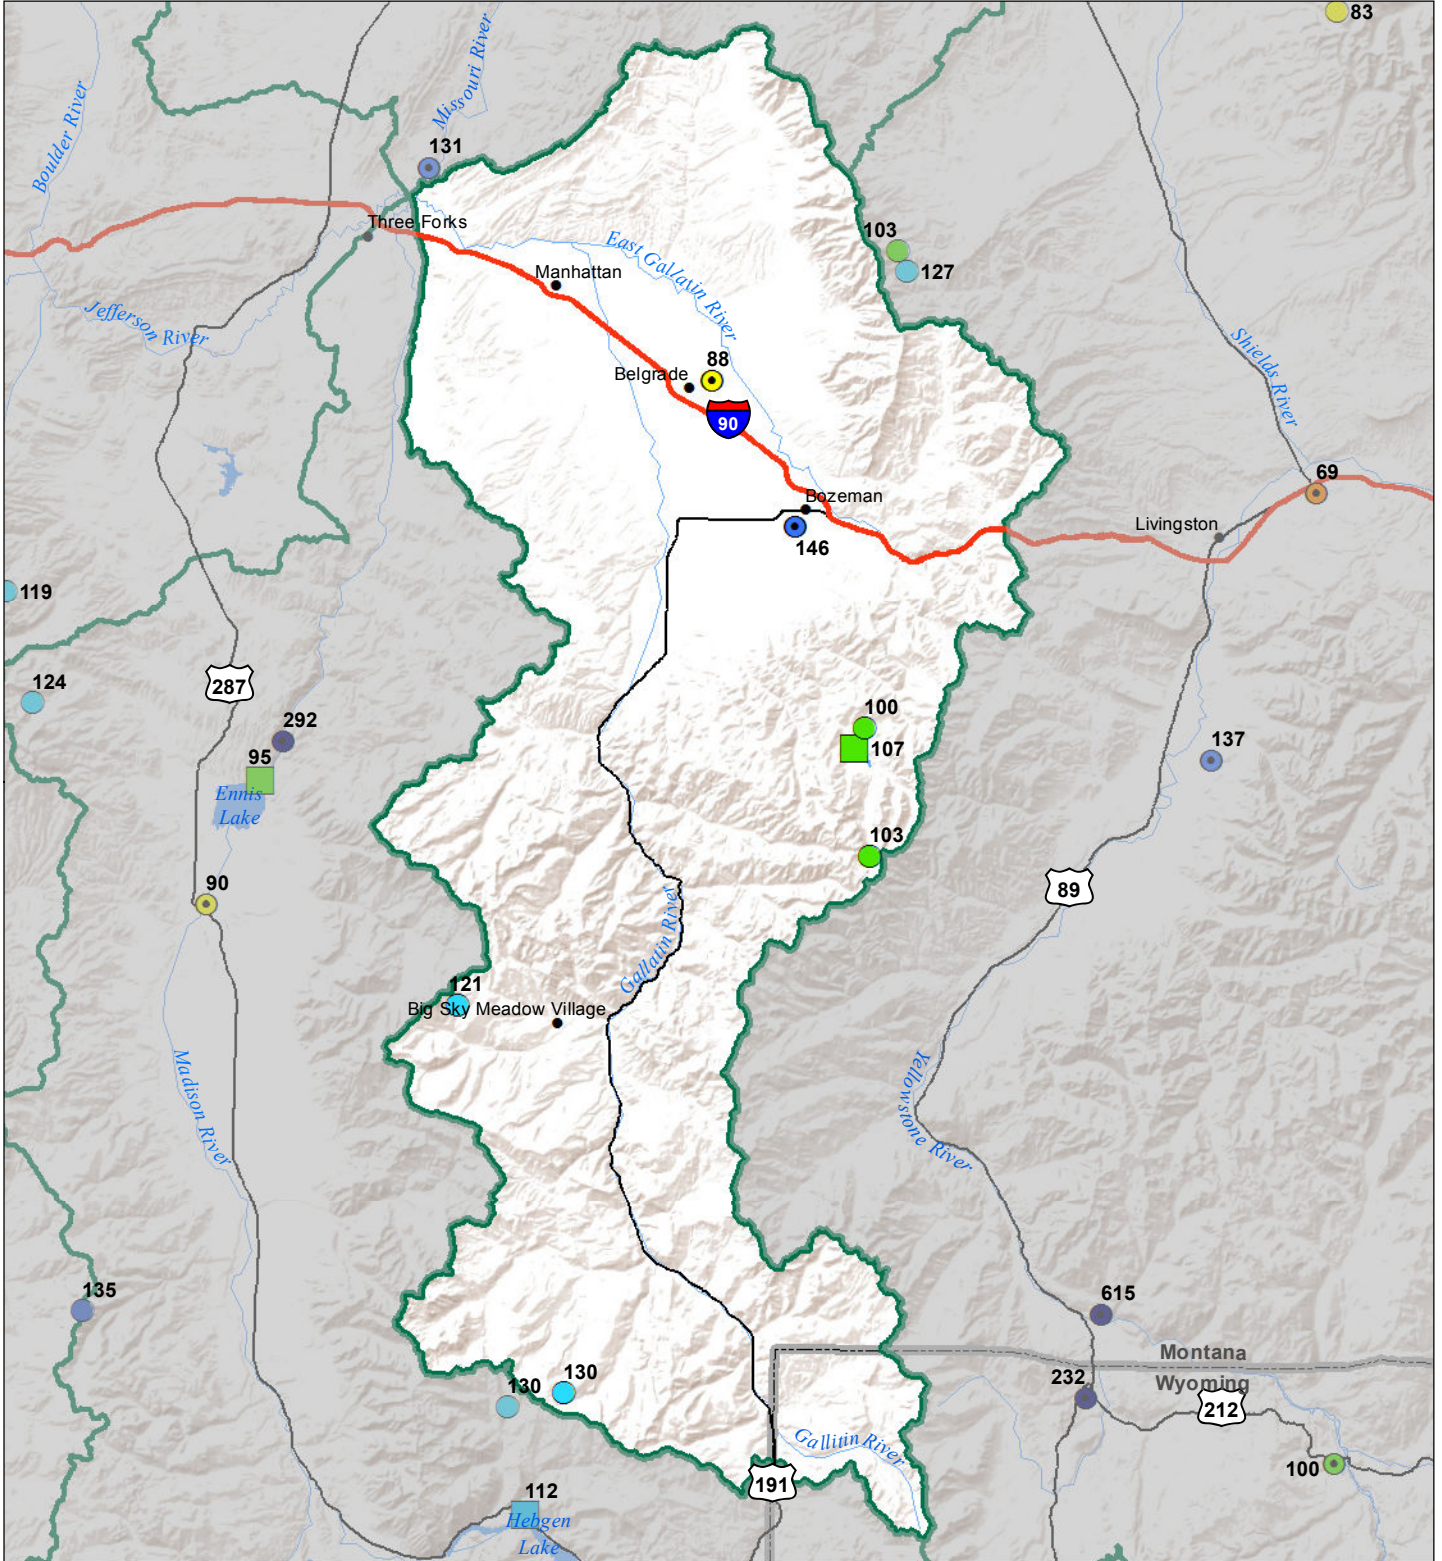

# Gallatin River Basin Monthly Precipitation and Reservoir Levels Percentage of Normal January 1, 2017 (December 1, 2016 - January 1, 2017)

### Precipitation Percent of Normal

SNOTEL		COOP/ACIS	
● > 150%	● 71 - 90%	● > 150%	● 71 - 90%
● 131 - 150%	● 51 - 70%	● 131 - 150%	● 51 - 70%
● 111 - 130%	● 1 - 50%	● 111 - 130%	● 1 - 50%
● 91 - 110%		● 91 - 110%	

### Reservoirs Percent of Normal

■ > 150%
■ 131 - 150%
■ 111 - 130%
■ 91 - 110%
■ 71 - 90%
■ 51 - 70%
■ 1 - 50%