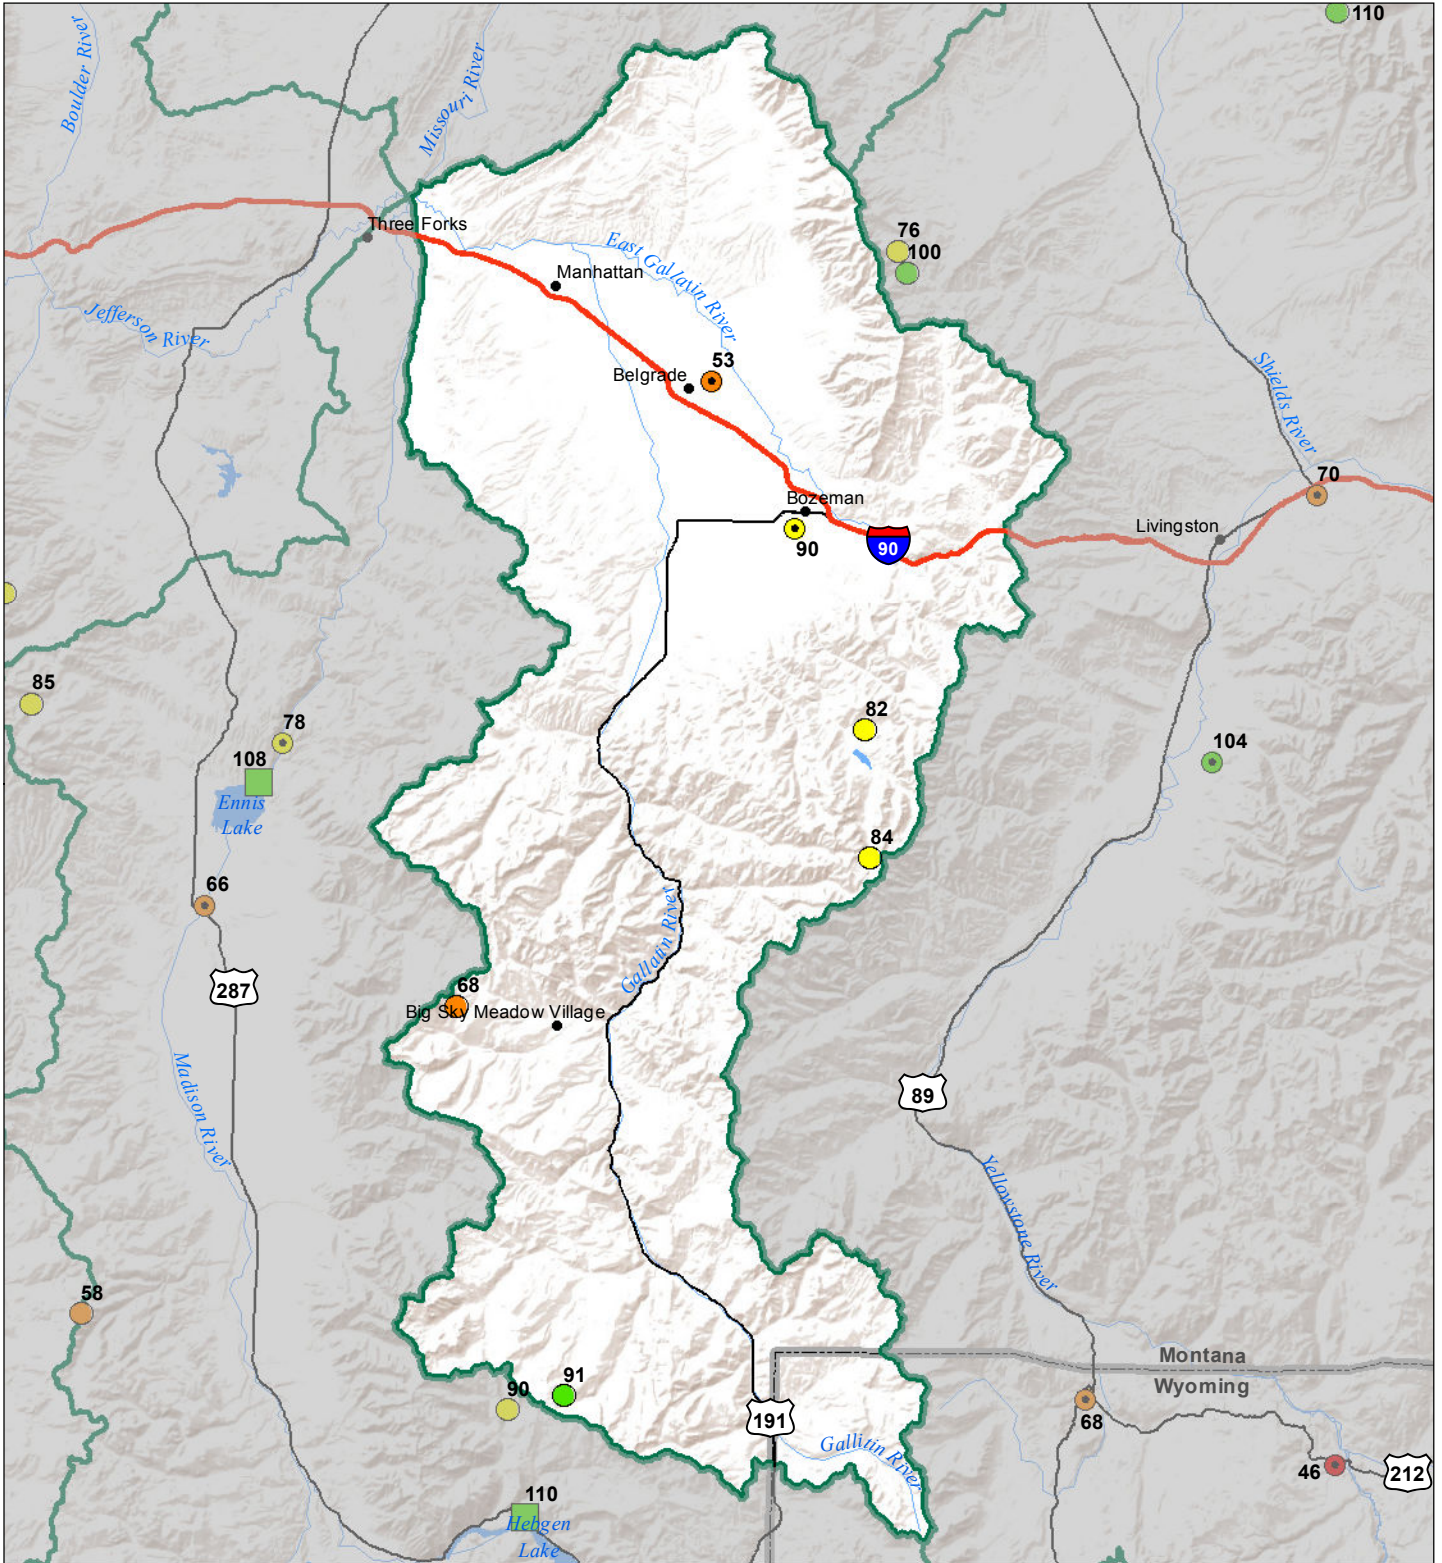

# Gallatin River Basin Monthly Precipitation and Reservoir Levels Percentage of Normal May 1, 2016 (April 1, 2016 - May 1, 2016)

### Precipitation Percent of Normal

#### SNOTEL

- > 150%
- 131 - 150%
- 111 - 130%
- 91 - 110%
- 71 - 90%
- 51 - 70%
- 1 - 50%