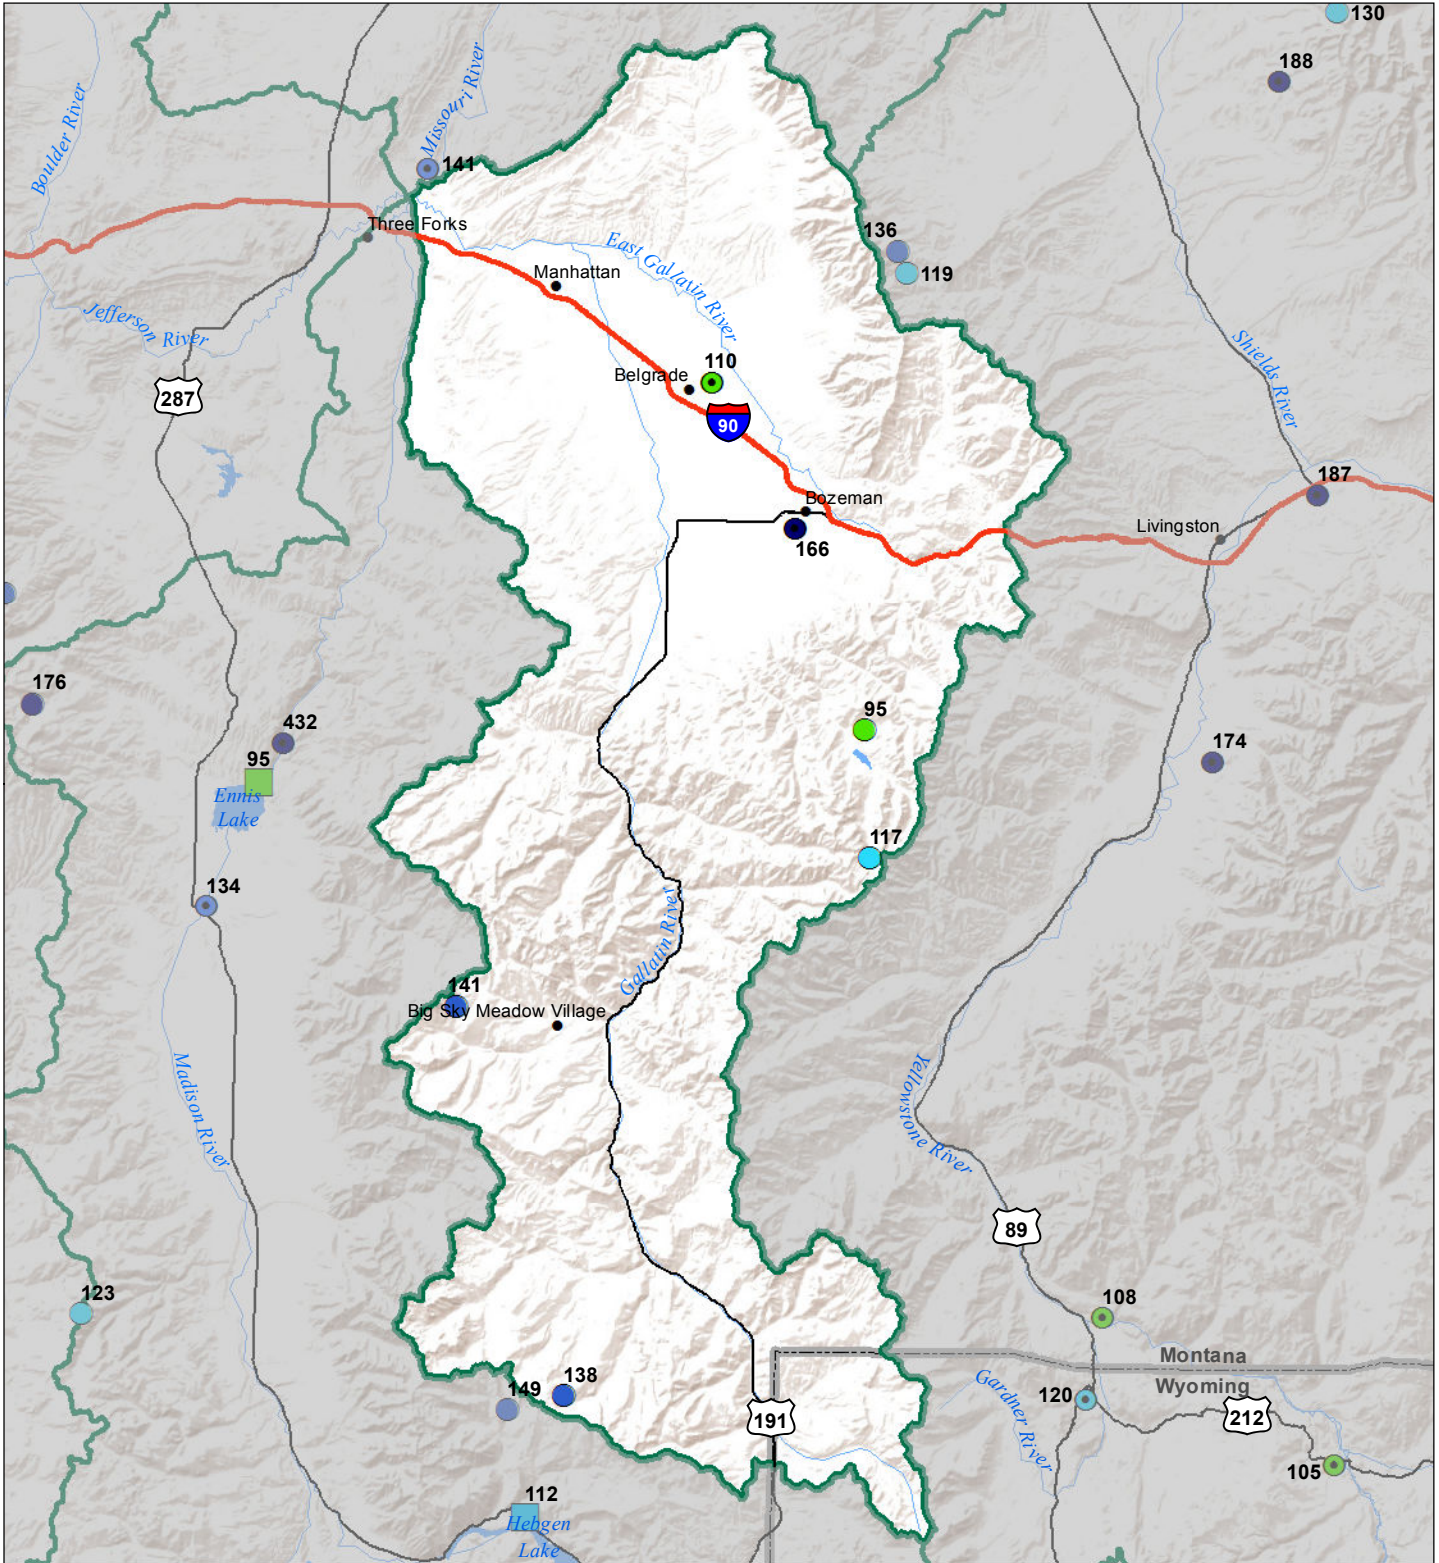

# Gallatin River Basin Monthly Precipitation and Reservoir Levels Percentage of Normal January 1, 2016 (December 1, 2015 - January 1, 2016)

### Precipitation Percent of Normal

#### SNOTEL

- > 150%
- 131 - 150%
- 111 - 130%
- 91 - 110%
- 71 - 90%
- 51 - 70%
- 1 - 50%