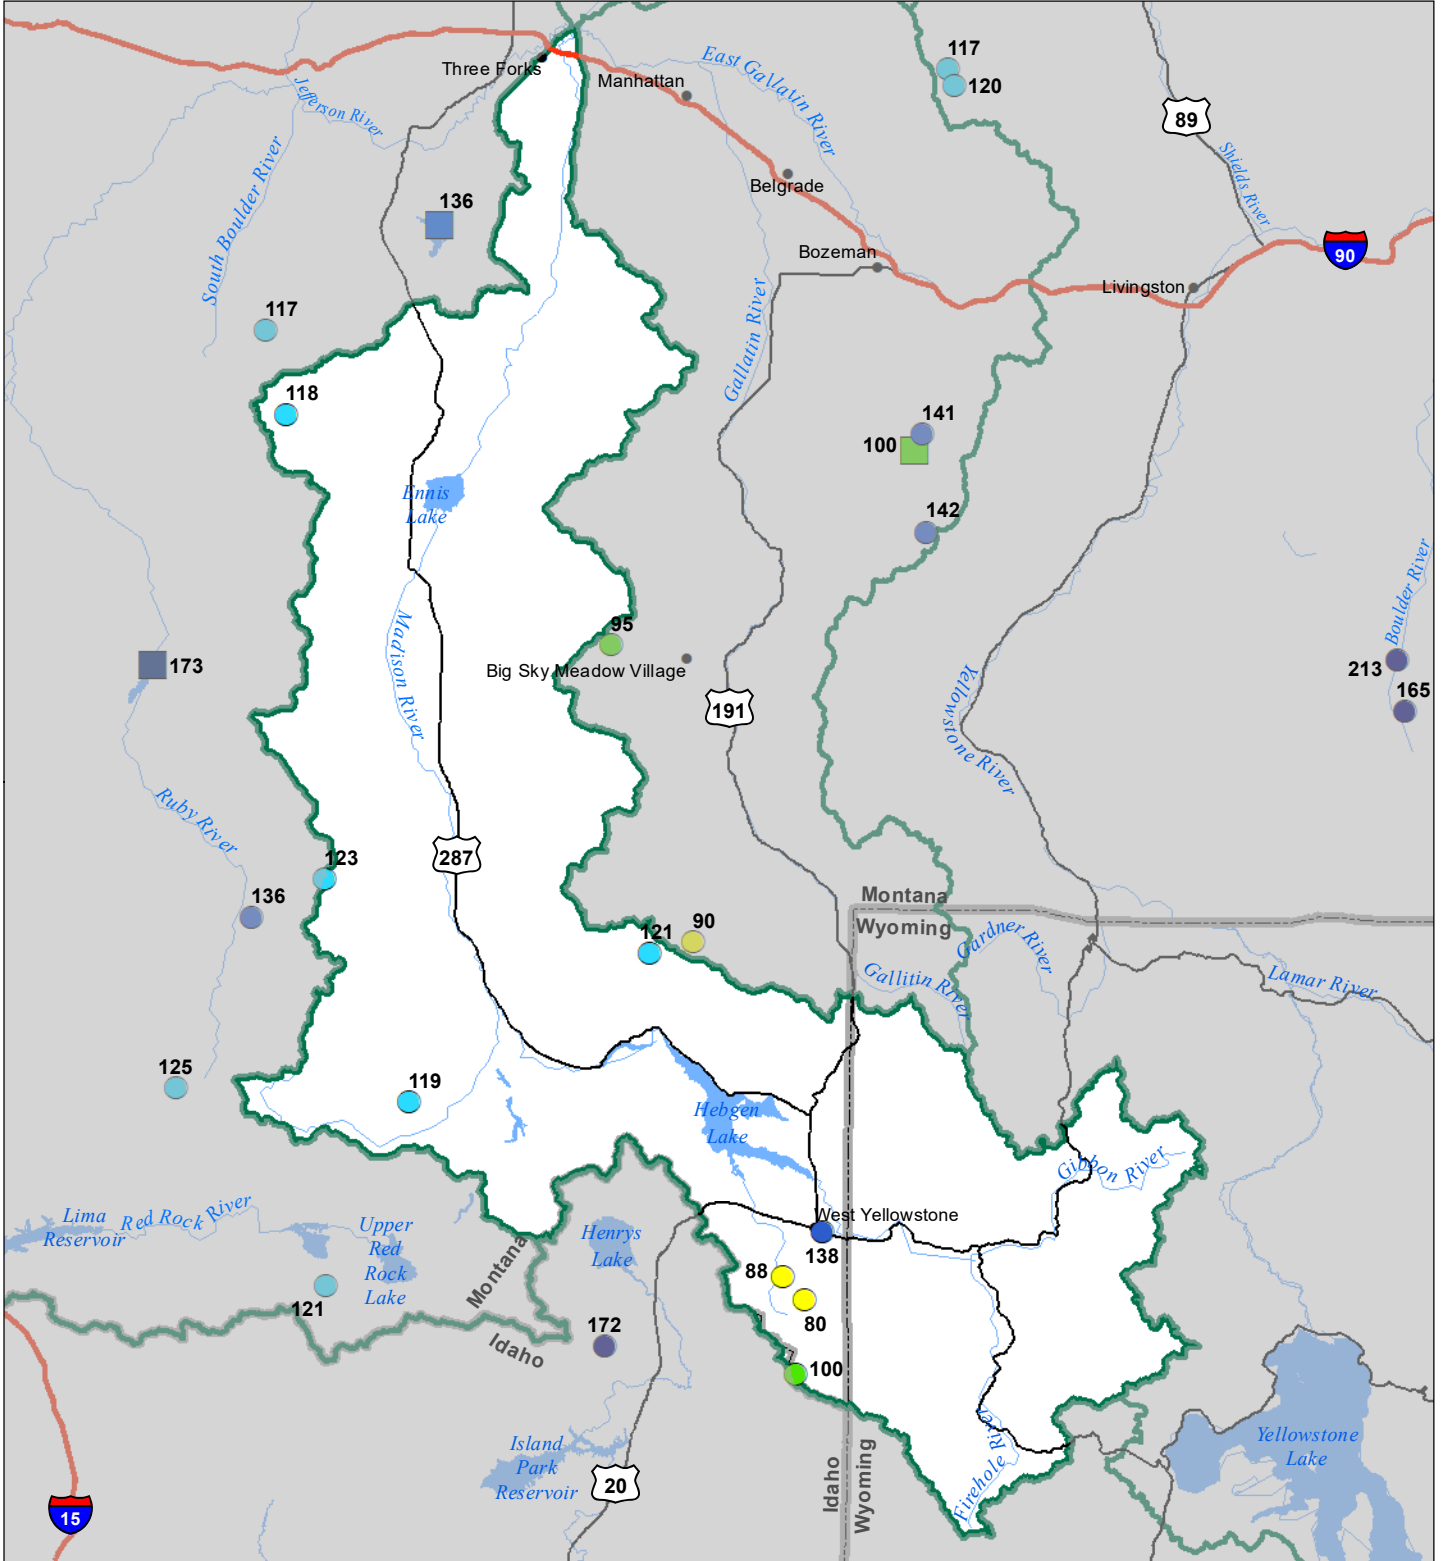

# Madison River Basin Monthly Precipitation and Reservoir Levels Percentage of Normal October 1, 2023 (September 1, 2023 - October 1, 2023)

### Precipitation Percent of Normal

#### SNOTEL

- > 150%
- 131 - 150%
- 111 - 130%
- 111 - 130%
- 91 - 110%
- 71 - 90%
- 51 - 70%
- 1 - 50%