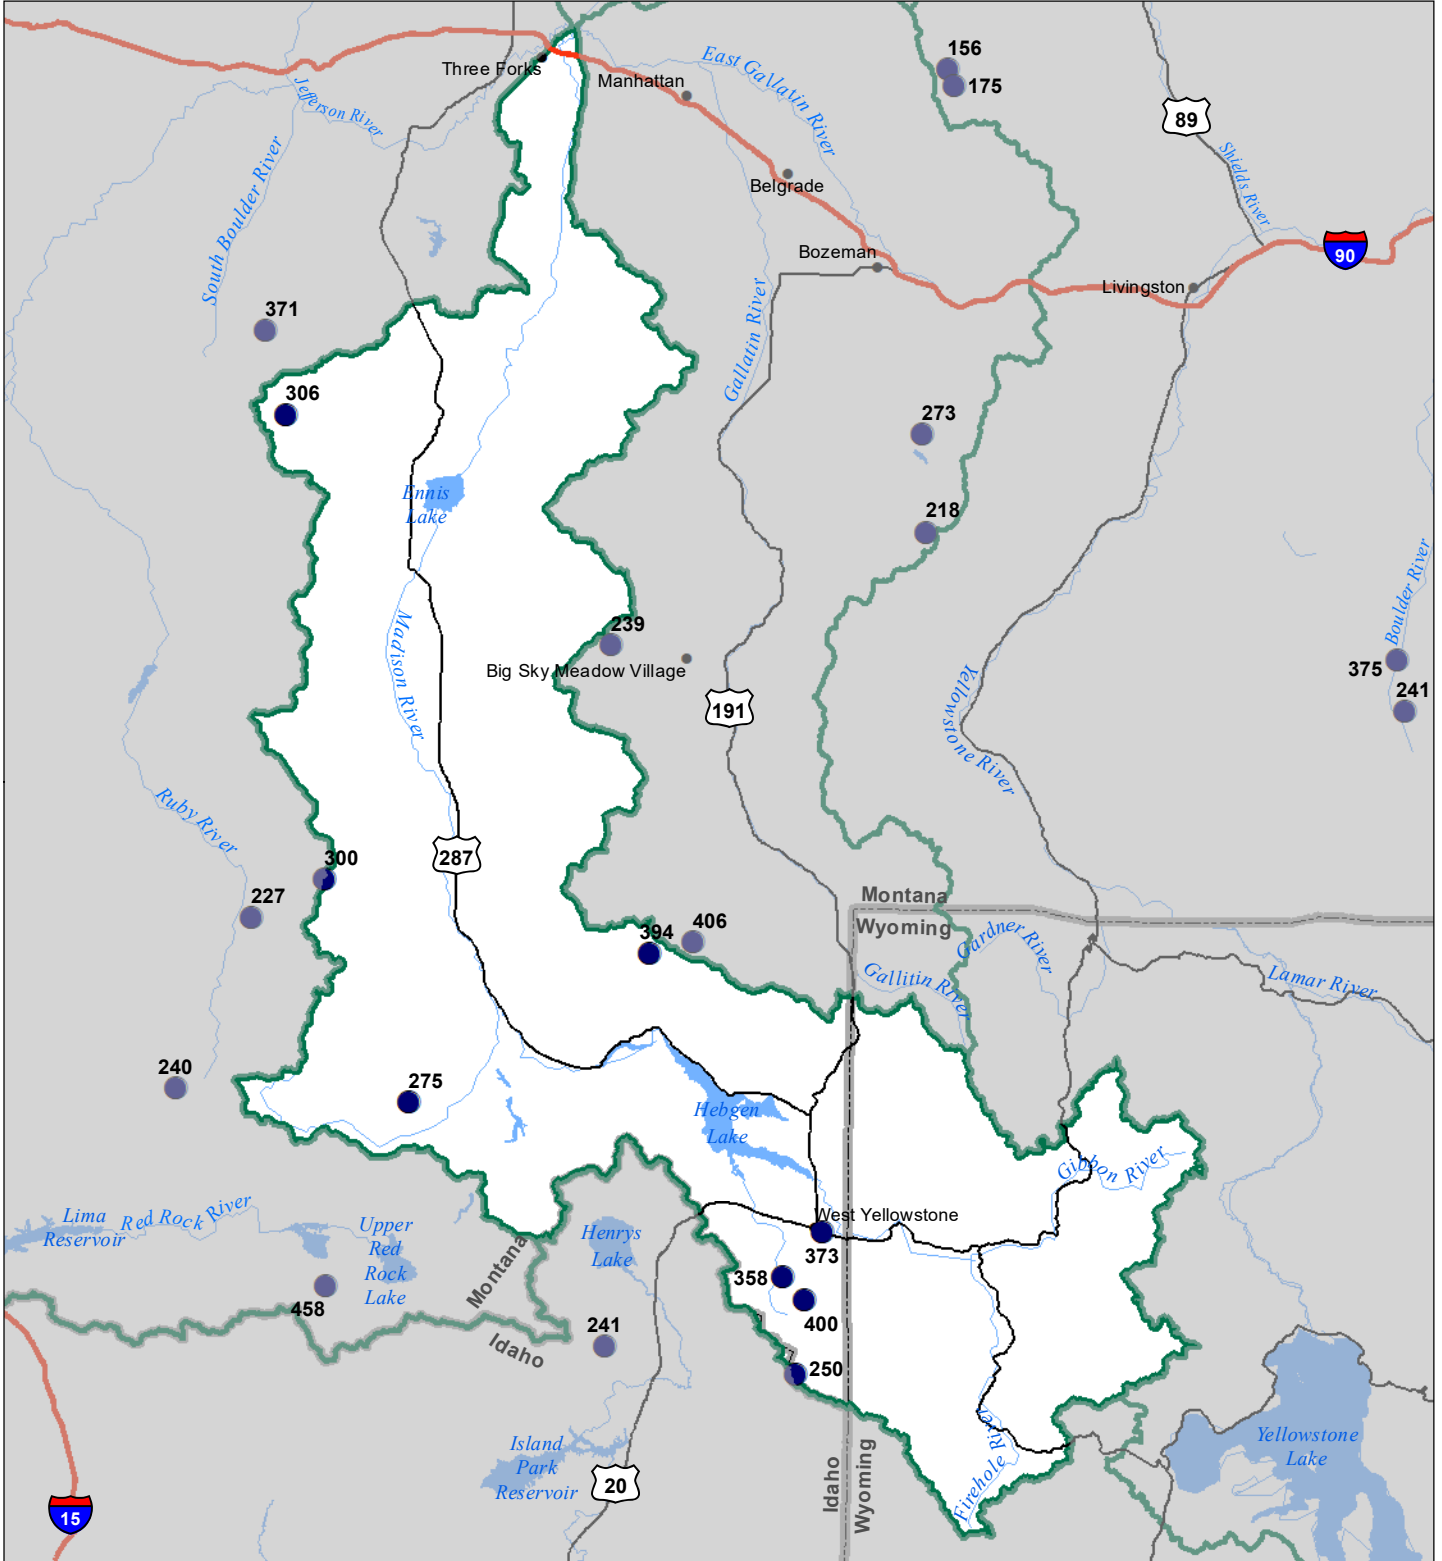

# Madison River Basin Monthly Precipitation and Reservoir Levels Percentage of Normal September 1, 2023 (August 1, 2023 - September 1, 2023)

### Precipitation Percent of Normal

#### SNOTEL

- > 150%
- 131 - 150%
- 111 - 130%
- 91 - 110%
- 71 - 90%
- 51 - 70%
- 1 - 50%