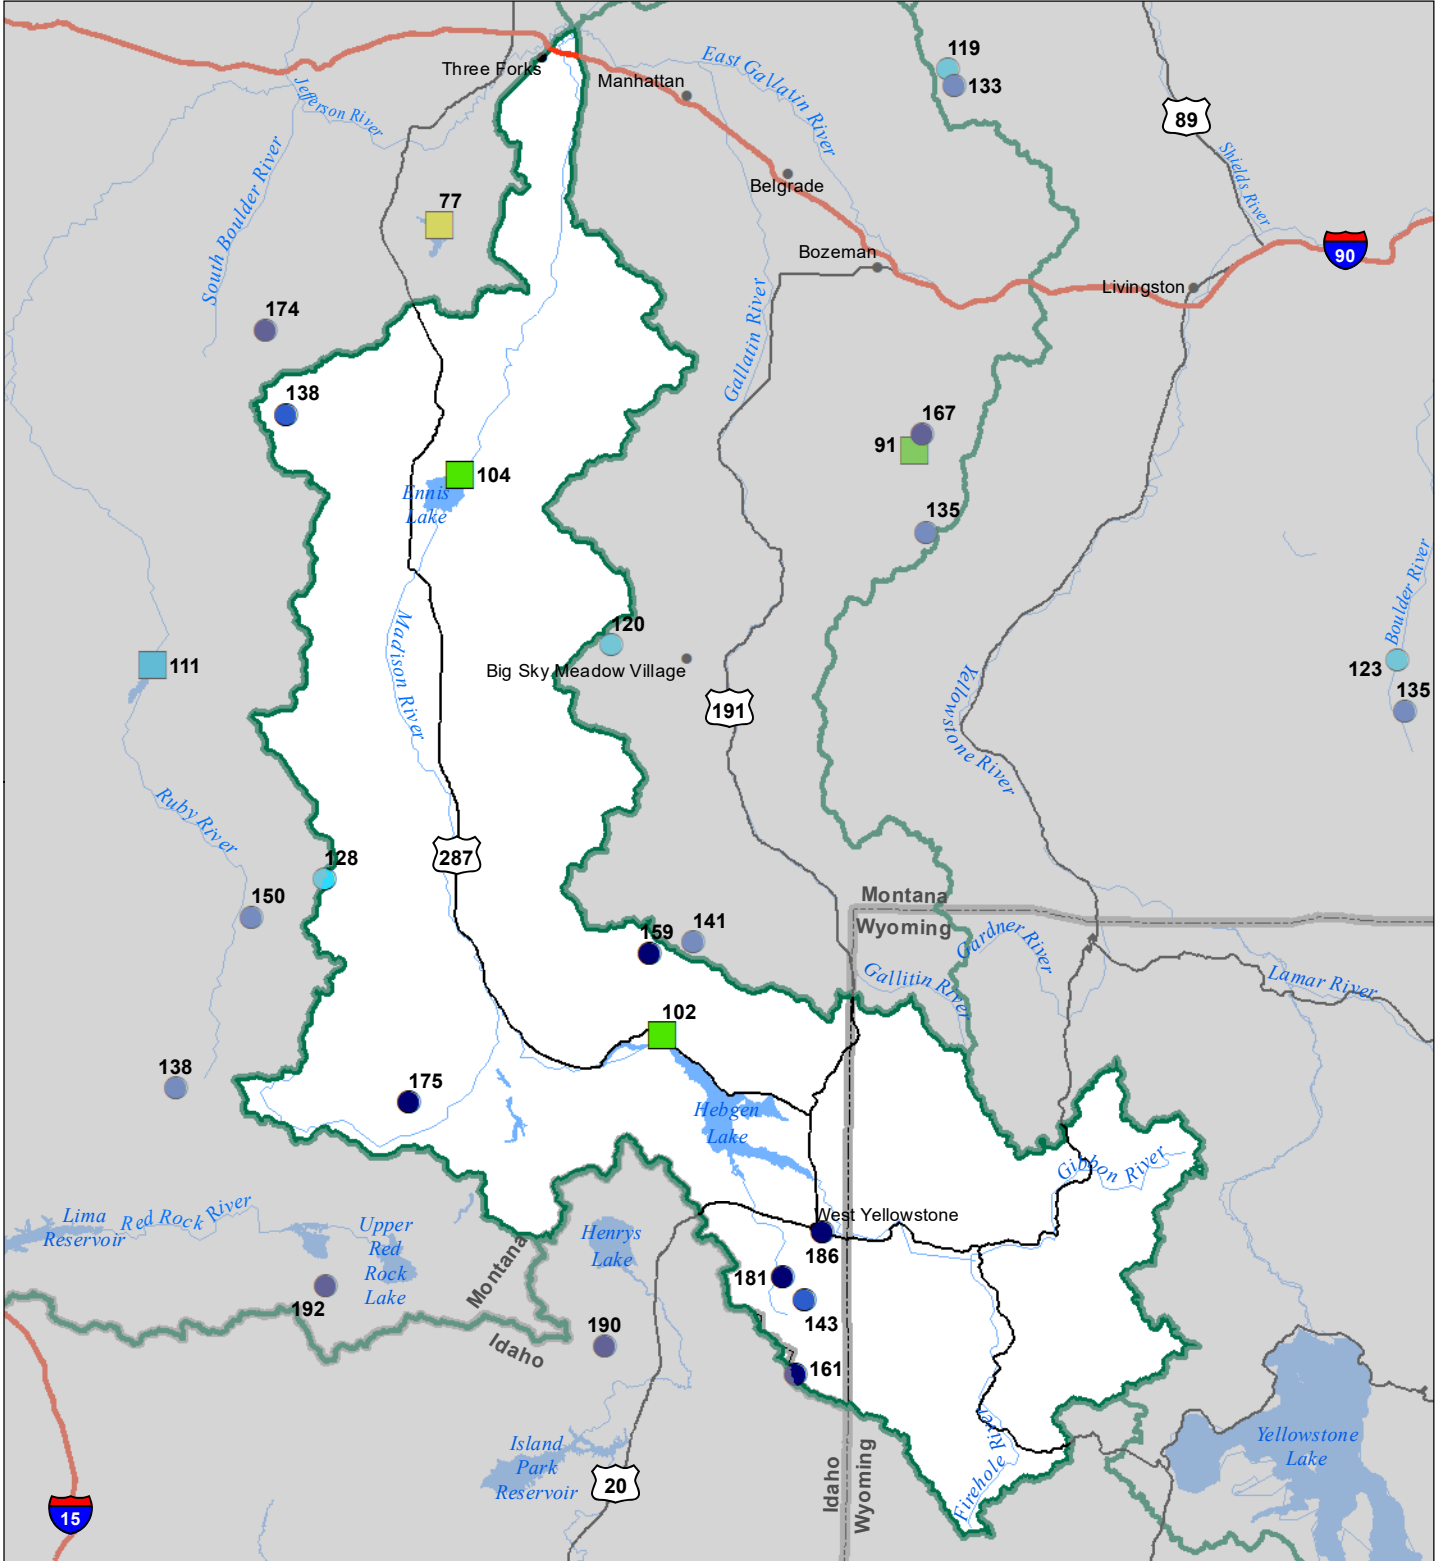

Madison River Basin Monthly Precipitation and Reservoir Levels Percentage of Normal April 1, 2023 (March 1, 2022 - April 1, 2023)

Precipitation Percent of Normal

SNOTEL		COOP/ACIS	
● > 150%	● 71 - 90%	● > 150%	● 71 - 90%
● 131 - 150%	● 51 - 70%	● 131 - 150%	● 51 - 70%
● 111 - 130%	● 1 - 50%	● 111 - 130%	● 1 - 50%
● 91 - 110%		● 91 - 110%	

Reservoirs Percent of Normal

■ > 150%
■ 131 - 150%
■ 111 - 130%
■ 91 - 110%
■ 71 - 90%
■ 51 - 70%
■ 1 - 50%