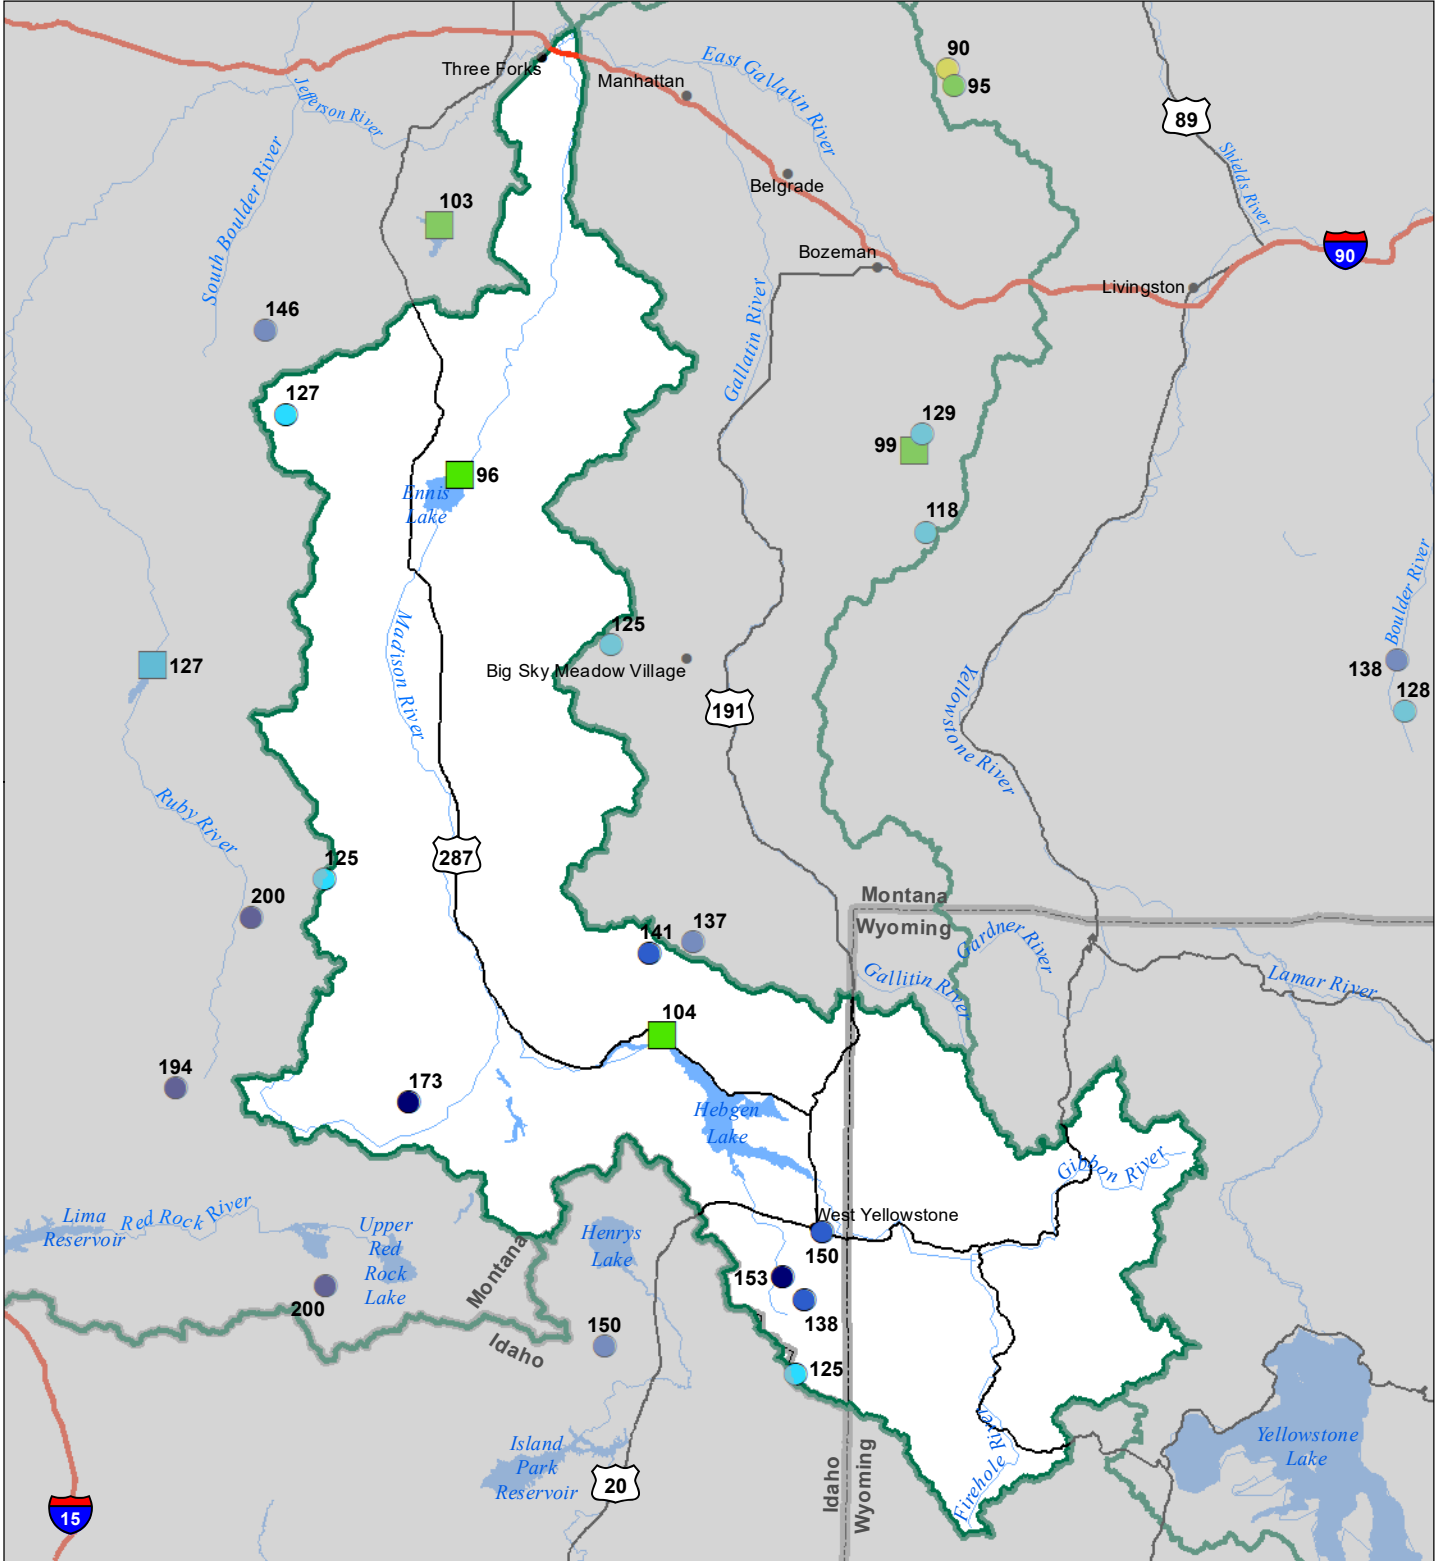

Madison River Basin Monthly Precipitation and Reservoir Levels Percentage of Normal December 1, 2022 (November 1, 2022 - December 1, 2022)

Precipitation Percent of Normal

SNOTEL

- > 150%
- 131 - 150%
- 111 - 130%
- 91 - 110%
- 71 - 90%
- 51 - 70%
- 1 - 50%

COOP/ACIS

- > 150%
- 131 - 150%
- 111 - 130%
- 91 - 110%
- 71 - 90%
- 51 - 70%
- 1 - 50%

Reservoirs Percent of Normal

- > 150%
- 131 - 150%
- 111 - 130%
- 91 - 110%
- 71 - 90%
- 51 - 70%
- 1 - 50%