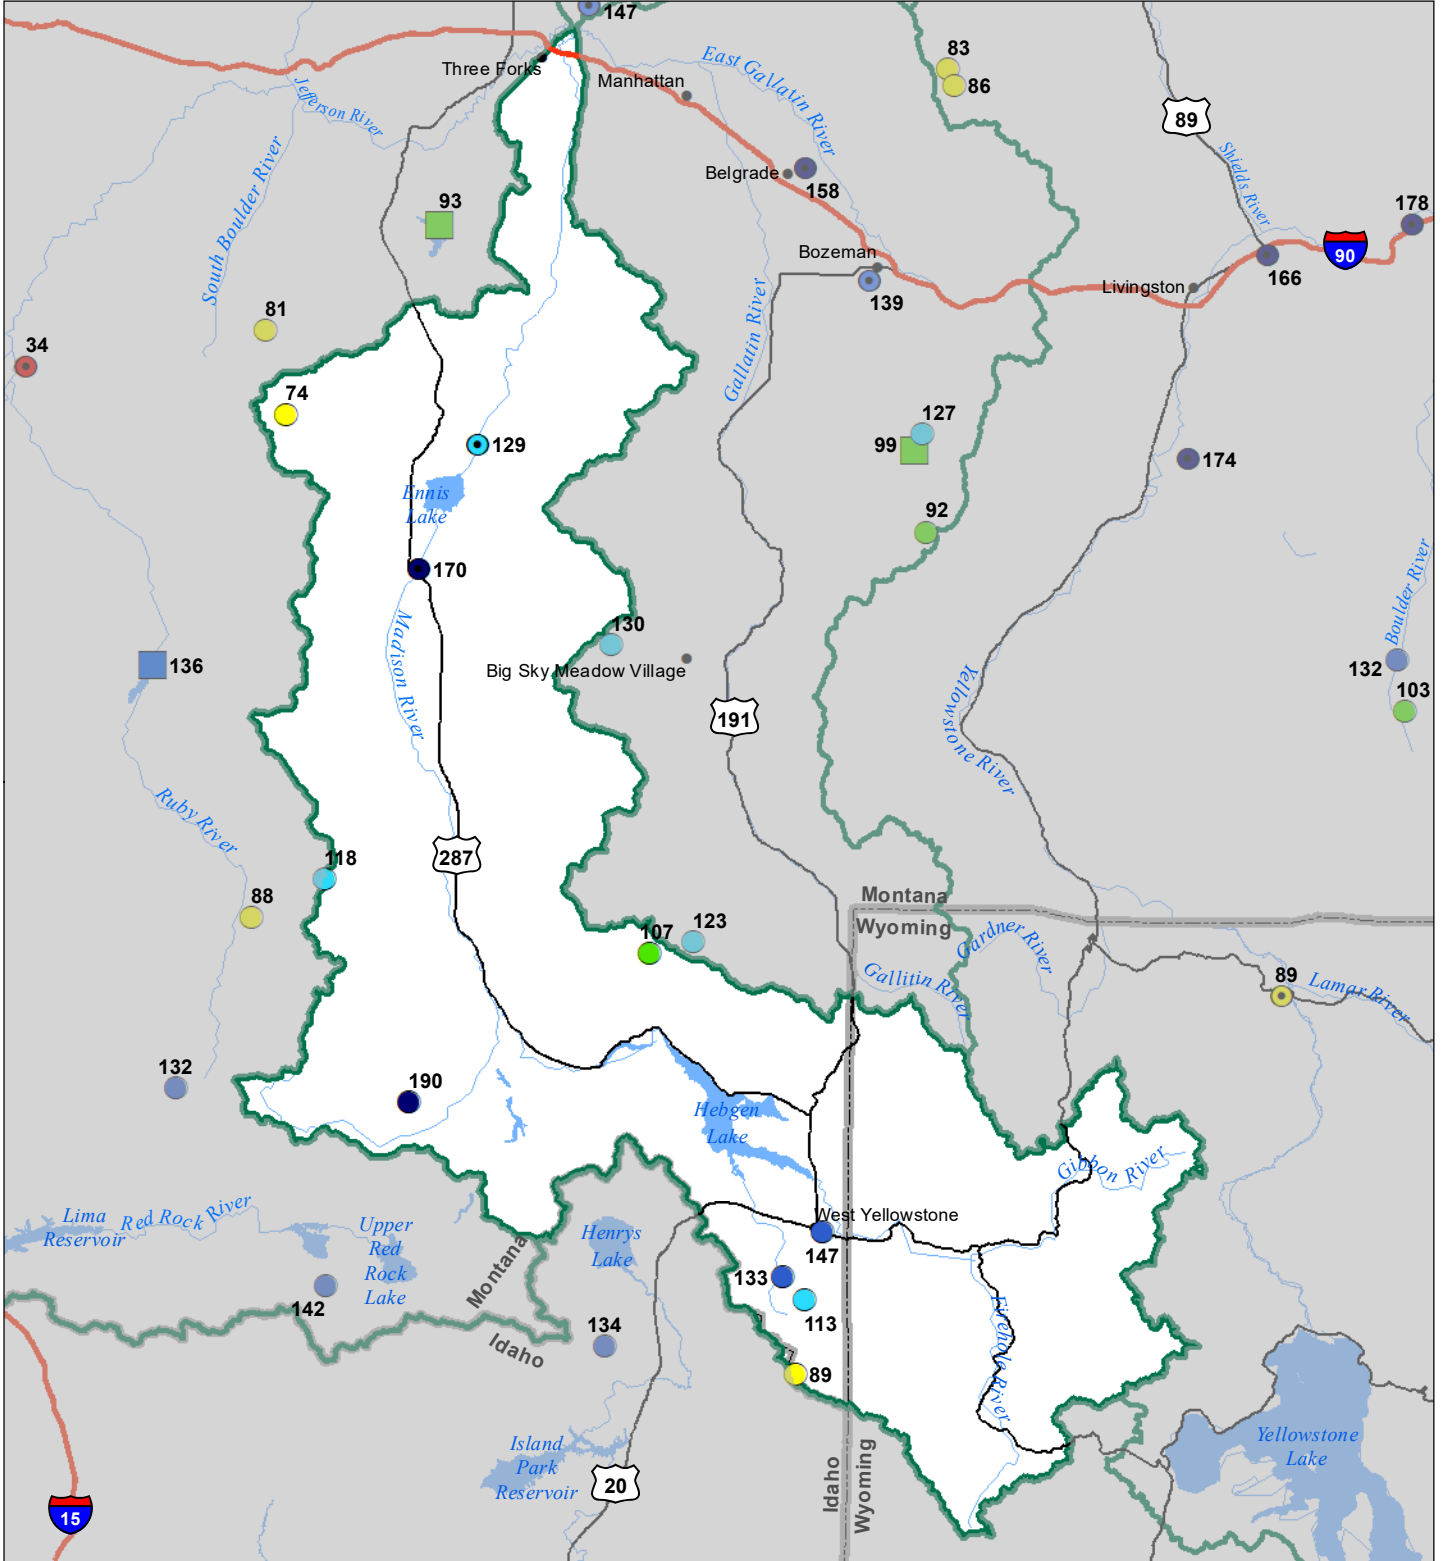

# Madison River Basin Monthly Precipitation and Reservoir Levels Percentage of Normal November 1, 2022 (October 1, 2022 - November 1, 2022)

### Precipitation Percent of Normal

#### SNOTEL

- > 150%
- 131 - 150%
- 111 - 130%
- 91 - 110%
- 71 - 90%
- 51 - 70%
- 1 - 50%