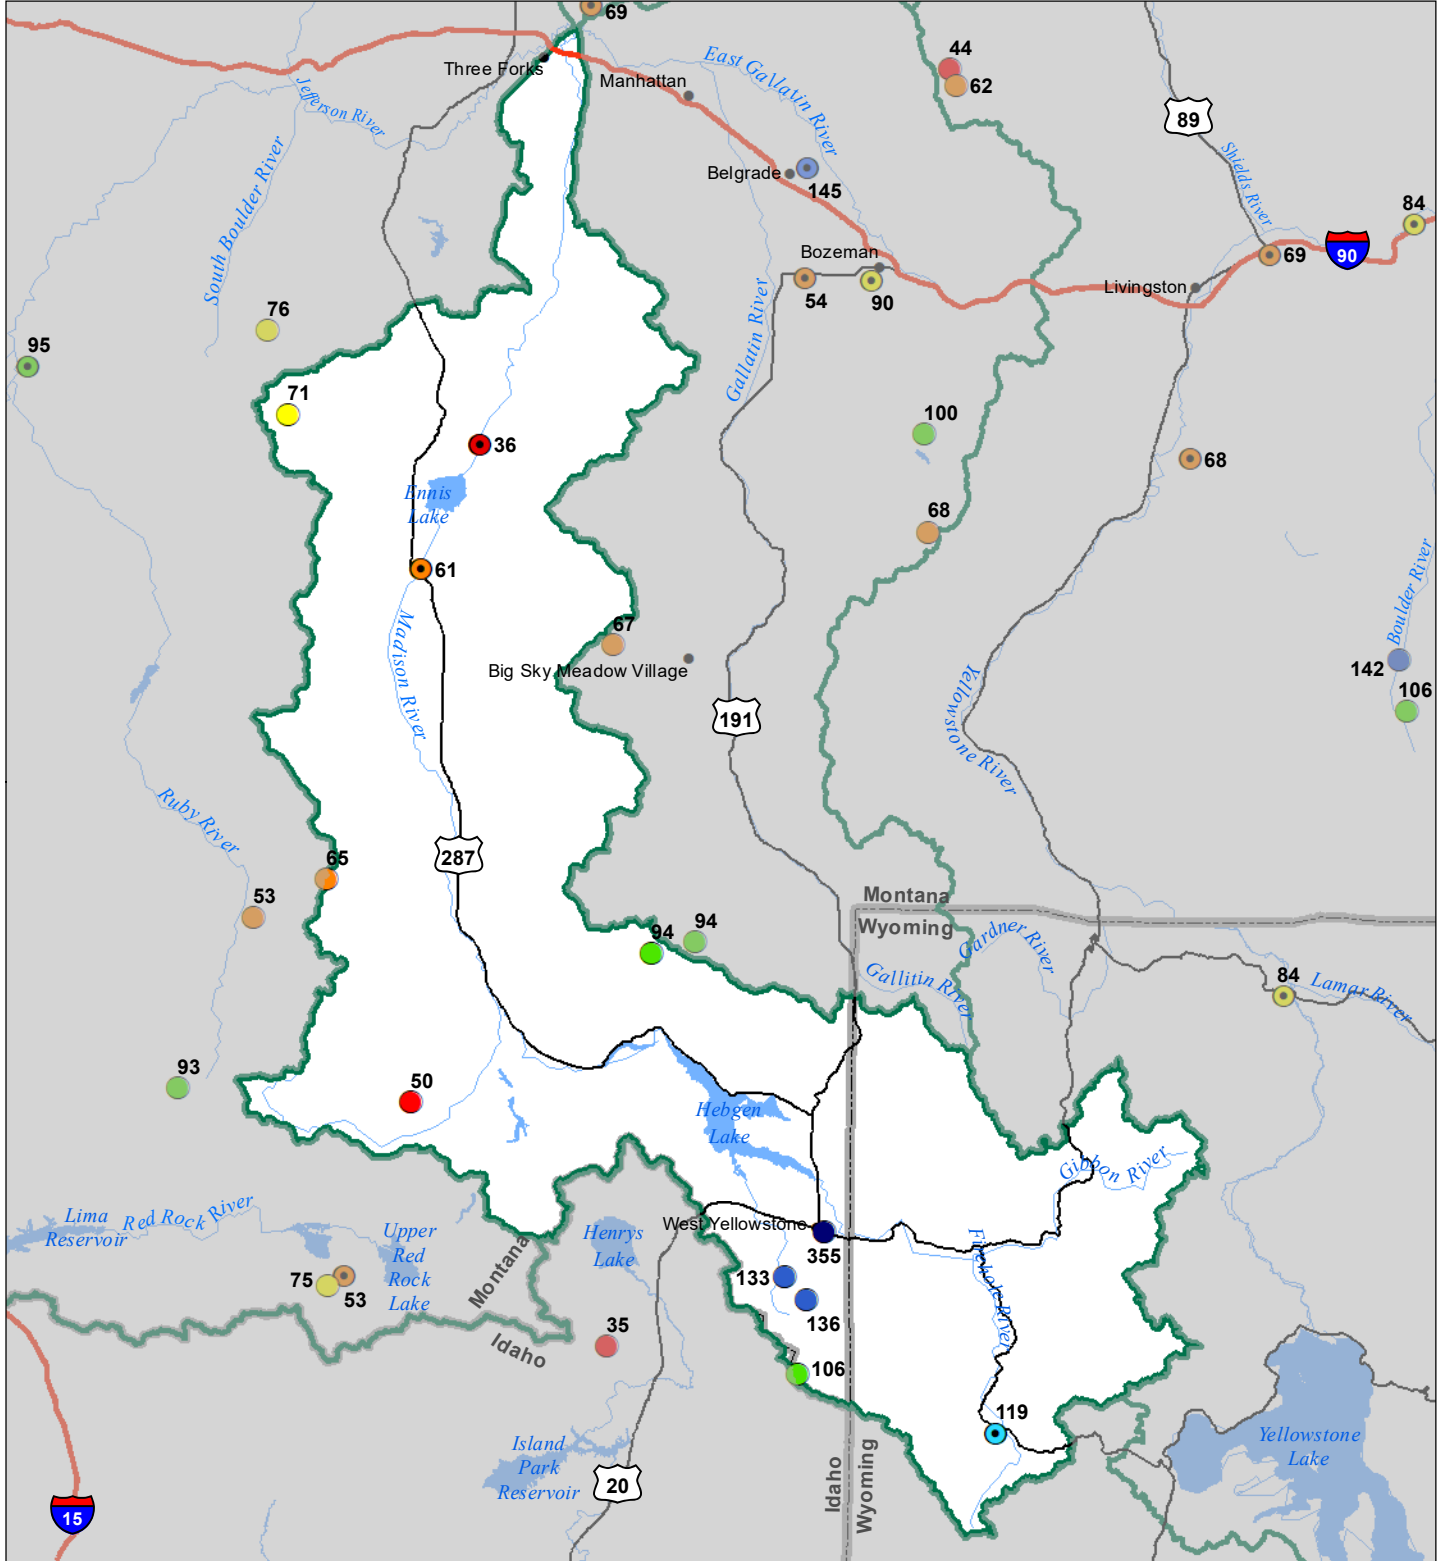

Madison River Basin

Monthly Precipitation and Reservoir Levels Percentage of Normal

September 1, 2022 (August 1, 2022 - September 1, 2022)

Precipitation Percent of Normal

SNOTEL

- > 150%
- 131 - 150%
- 111 - 130%
- 91 - 110%
- 71 - 90%
- 51 - 70%
- 1 - 50%

COOP/ACIS

- > 150%
- 131 - 150%
- 111 - 130%
- 91 - 110%
- 71 - 90%
- 51 - 70%
- 1 - 50%

Reservoirs Percent of Normal

- > 150%
- 131 - 150%
- 111 - 130%
- 91 - 110%
- 71 - 90%
- 51 - 70%
- 1 - 50%