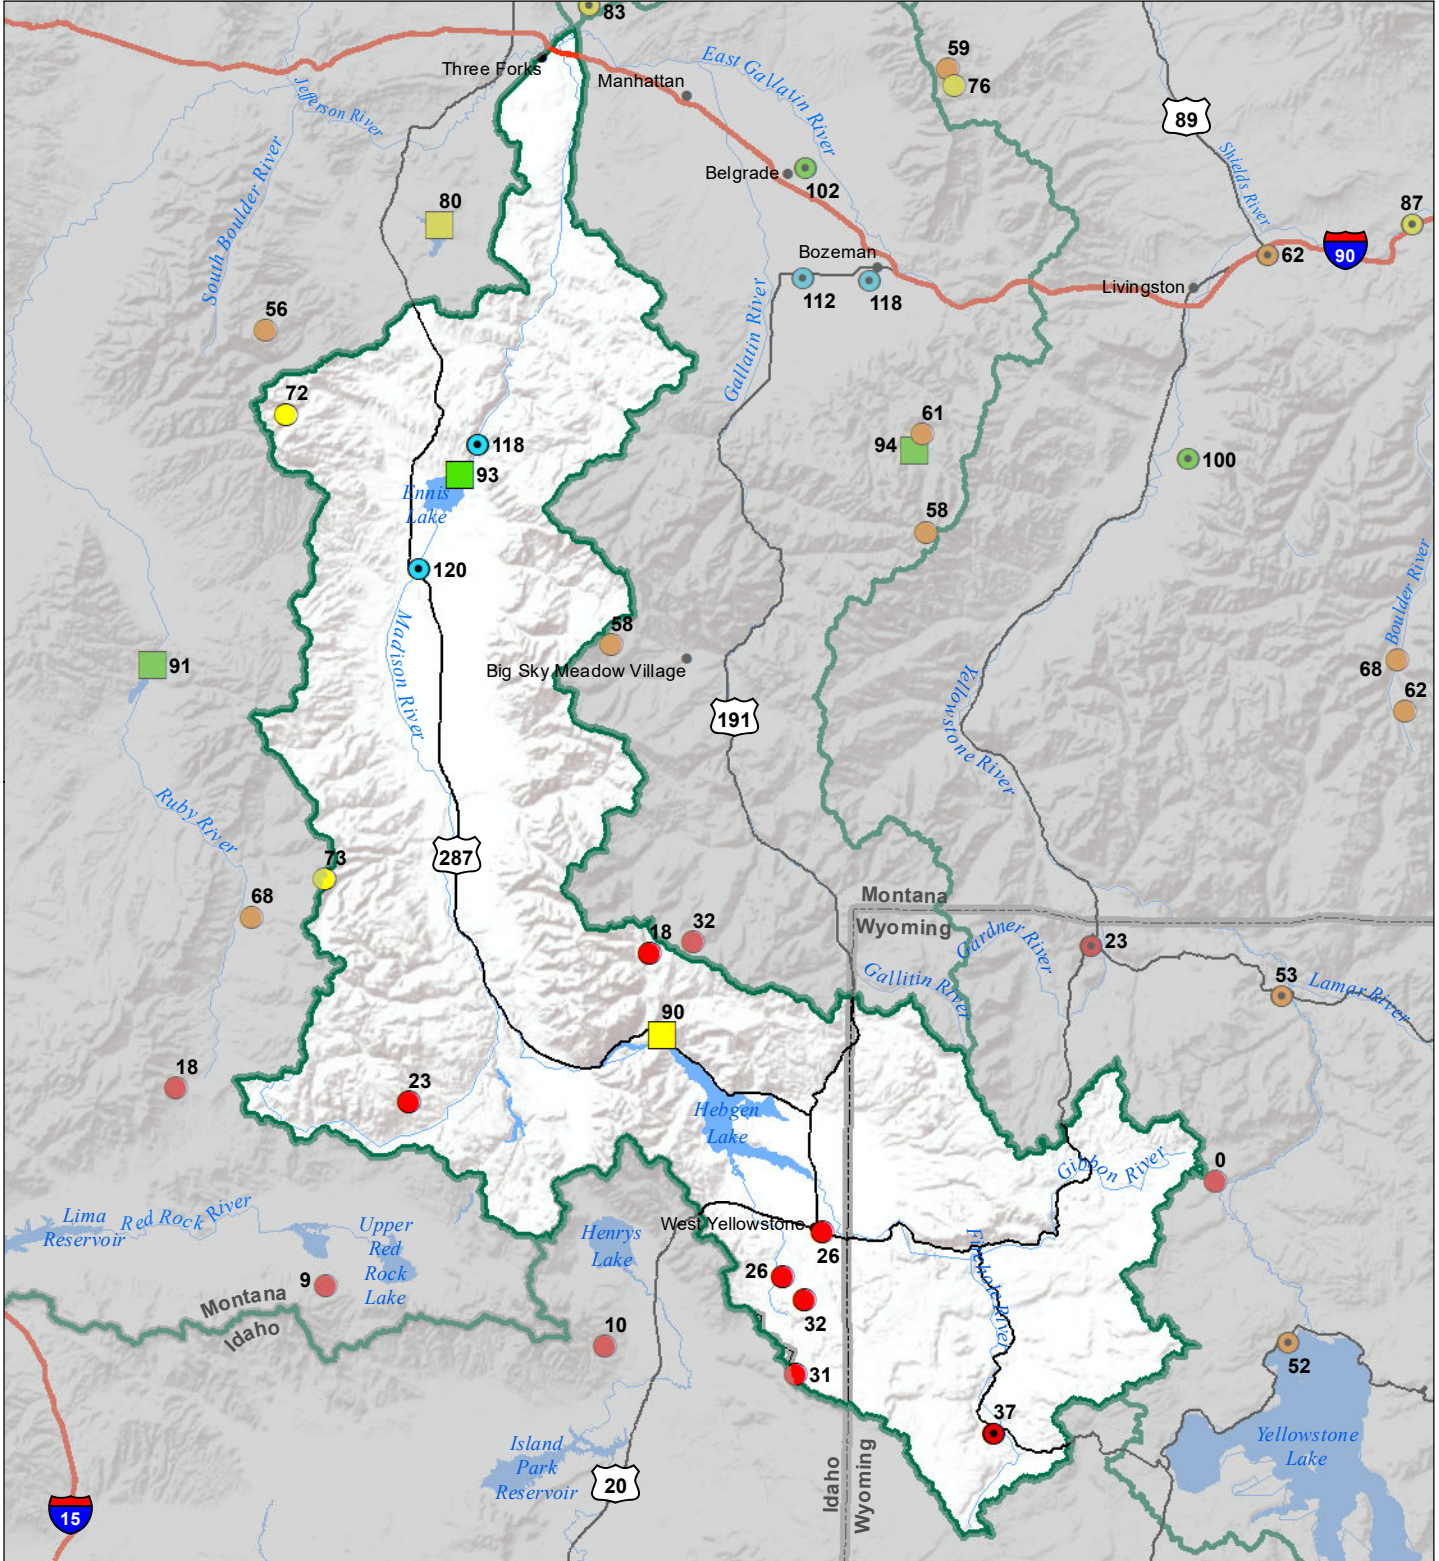

Madison River Basin

Monthly Precipitation and Reservoir Levels Percentage of Normal

March 1, 2022 (February 1, 2022 - March 1, 2022)

Precipitation Percent of Normal

SNOTEL

- > 150%
- 131 - 150%
- 111 - 130%
- 91 - 110%
- 71 - 90%
- 51 - 70%
- 1 - 50%

COOP/ACIS

- > 150%
- 131 - 150%
- 111 - 130%
- 91 - 110%
- 71 - 90%
- 51 - 70%
- 1 - 50%

Reservoirs Percent of Normal

- > 150%
- 131 - 150%
- 111 - 130%
- 91 - 110%
- 71 - 90%
- 51 - 70%
- 1 - 50%