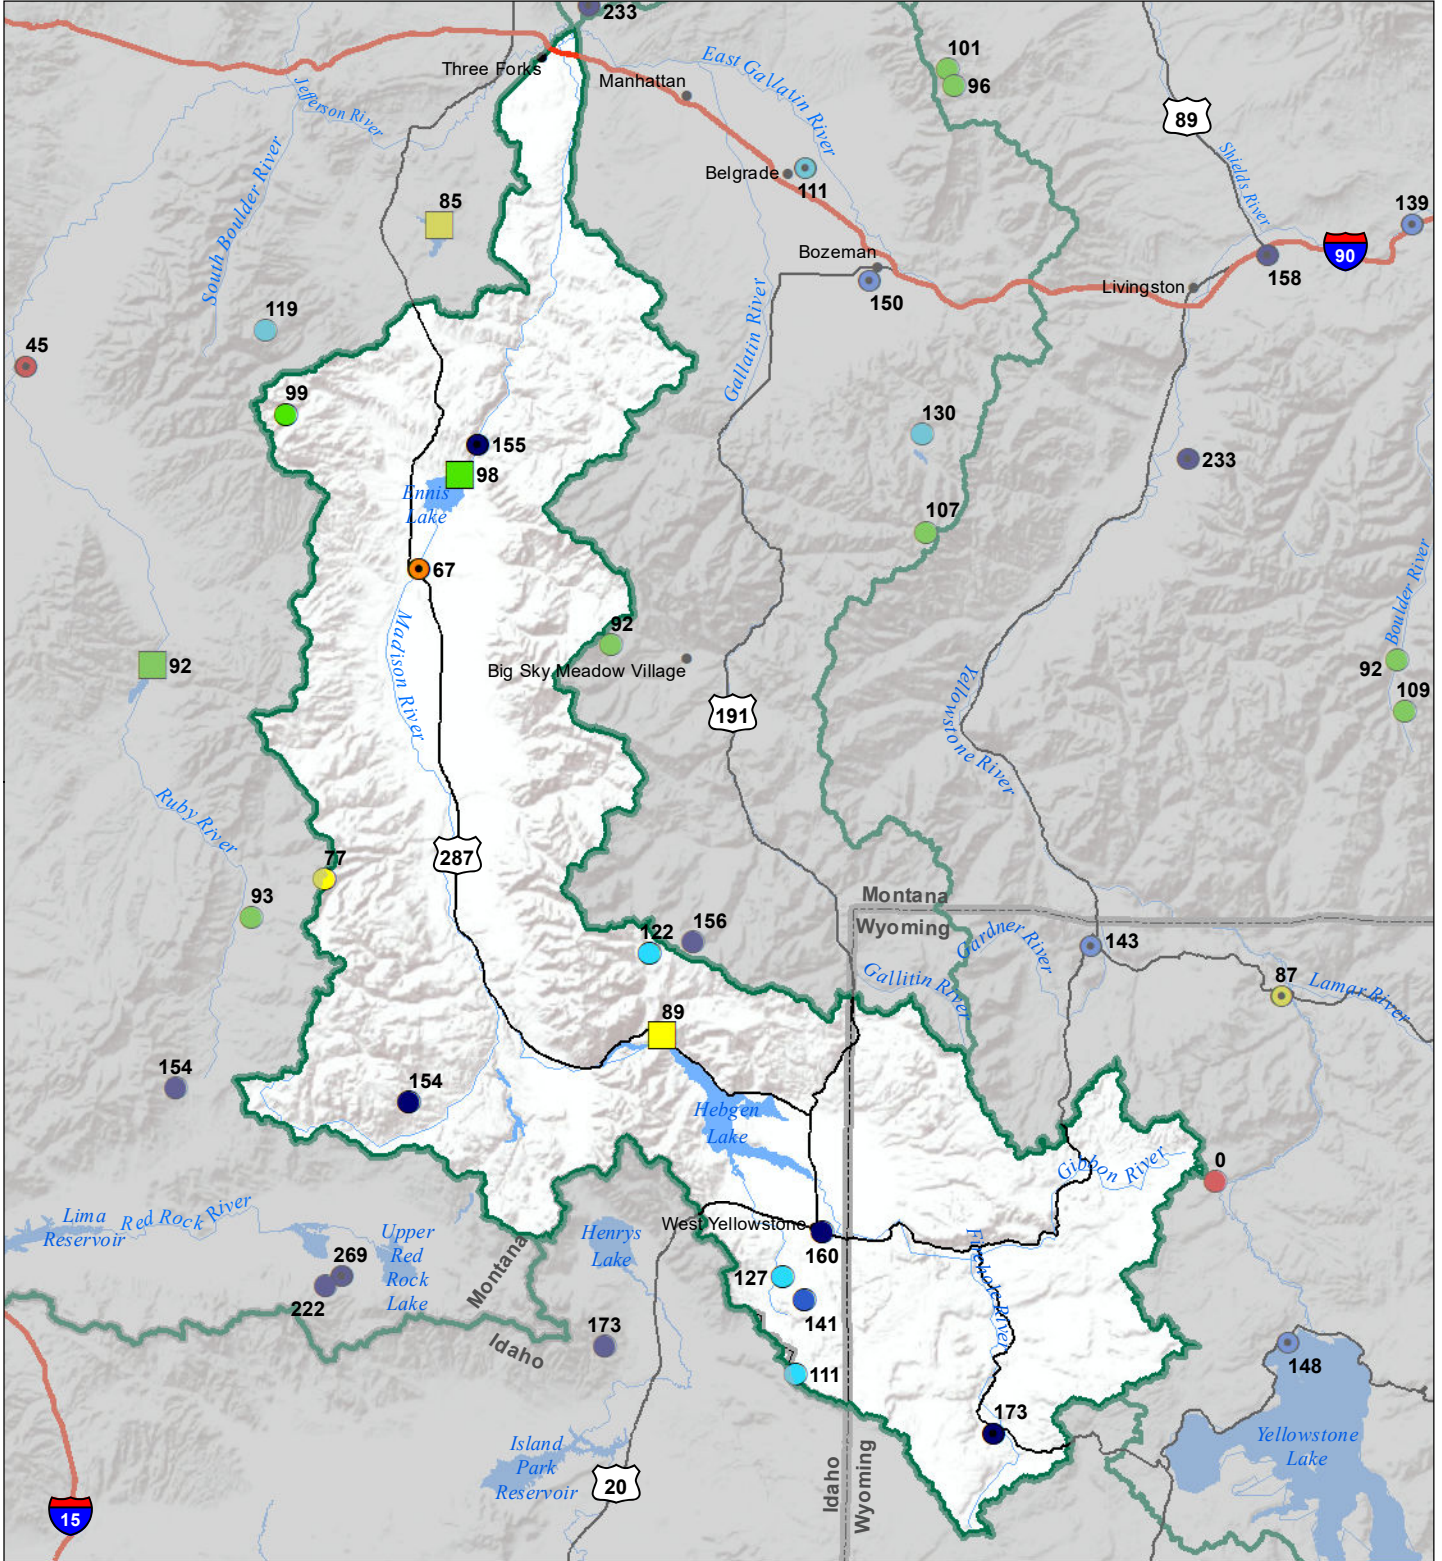

Madison River Basin Monthly Precipitation and Reservoir Levels Percentage of Normal January 1, 2022 (December 1, 2021 - January 1, 2022)

Precipitation Percent of Normal

SNOTEL

- > 150%
- 131 - 150%
- 111 - 130%
- 91 - 110%
- 71 - 90%
- 51 - 70%
- 1 - 50%

COOP/ACIS

- > 150%
- 131 - 150%
- 111 - 130%
- 91 - 110%
- 71 - 90%
- 51 - 70%
- 1 - 50%

Reservoirs Percent of Normal

- > 150%
- 131 - 150%
- 111 - 130%
- 91 - 110%
- 71 - 90%
- 51 - 70%
- 1 - 50%