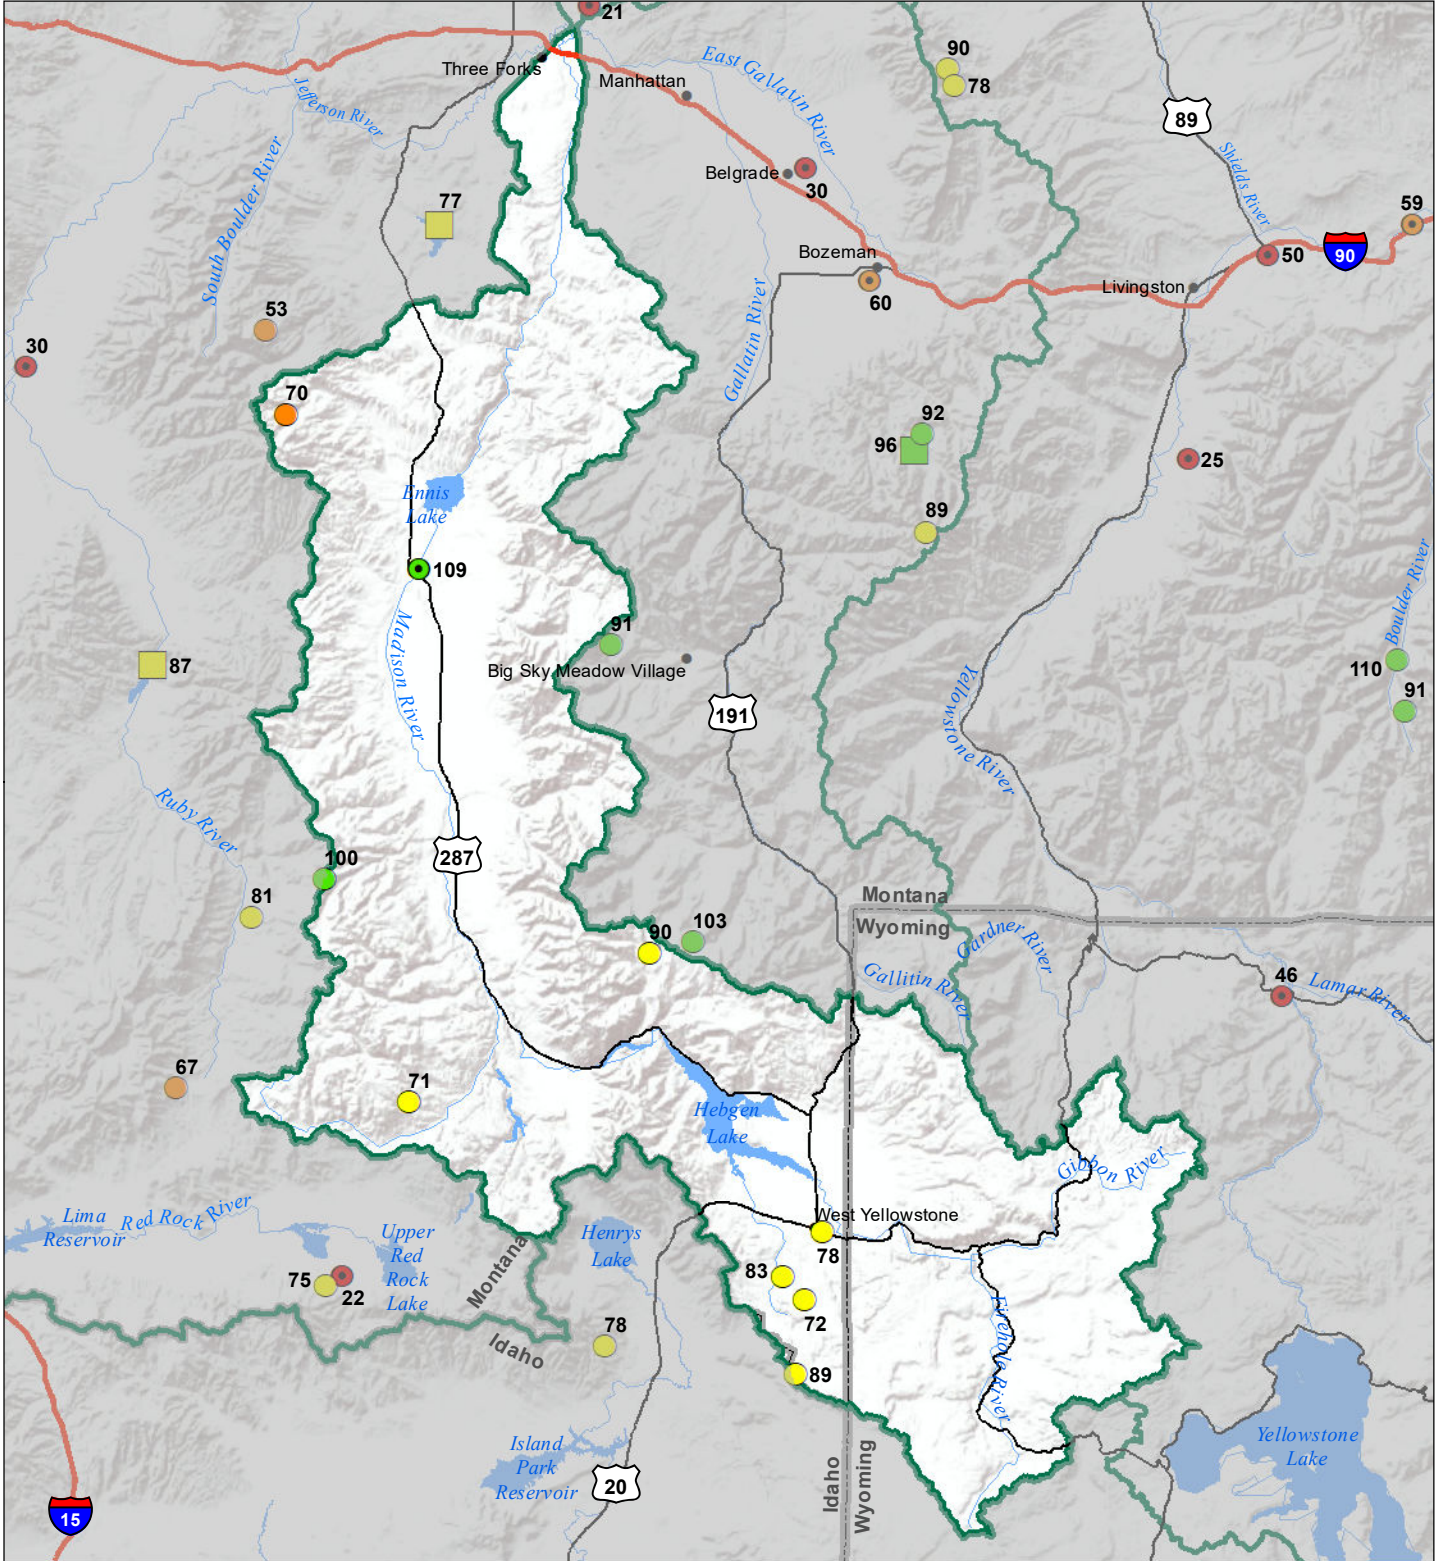

Madison River Basin

Monthly Precipitation and Reservoir Levels Percentage of Normal

December 1, 2021 (November 1, 2021 - December 1, 2021)

Precipitation Percent of Normal

SNOTEL		COOP/ACIS	
● > 150%	● 71 - 90%	● > 150%	● 71 - 90%
● 131 - 150%	● 51 - 70%	● 131 - 150%	● 51 - 70%
● 111 - 130%	● 1 - 50%	● 111 - 130%	● 1 - 50%
● 91 - 110%		● 91 - 110%	

Reservoirs Percent of Normal

■ > 150%
■ 131 - 150%
■ 111 - 130%
■ 91 - 110%
■ 71 - 90%
■ 51 - 70%
■ 1 - 50%