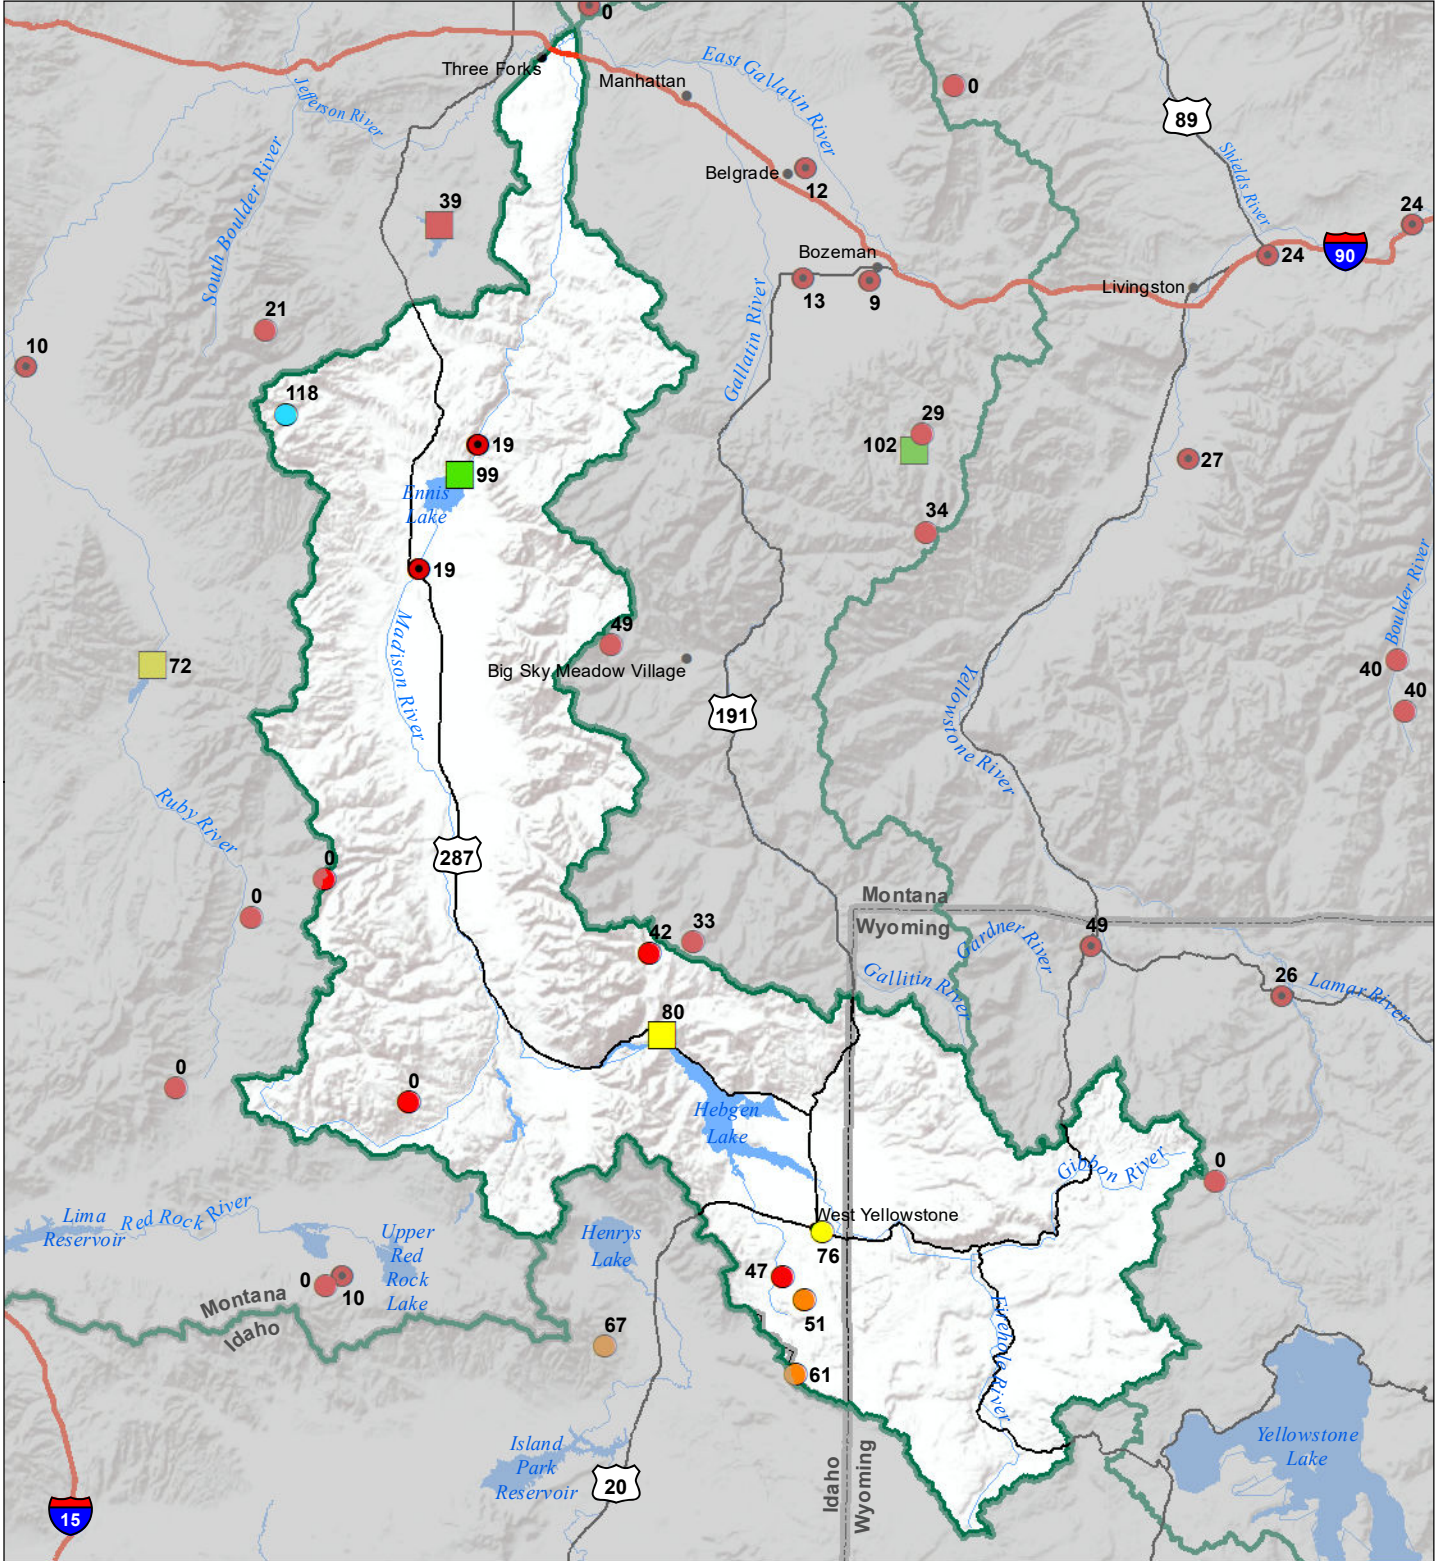

Madison River Basin Monthly Precipitation and Reservoir Levels Percentage of Normal October 1, 2021 (September 1, 2021 - October 1, 2021)

Precipitation Percent of Normal

SNOTEL

- > 150%
- 131 - 150%
- 111 - 130%
- 91 - 110%
- 71 - 90%
- 51 - 70%
- 1 - 50%

COOP/ACIS

- > 150%
- 131 - 150%
- 111 - 130%
- 91 - 110%
- 71 - 90%
- 51 - 70%
- 1 - 50%

Reservoirs Percent of Normal

- > 150%
- 131 - 150%
- 111 - 130%
- 91 - 110%
- 71 - 90%
- 51 - 70%
- 1 - 50%