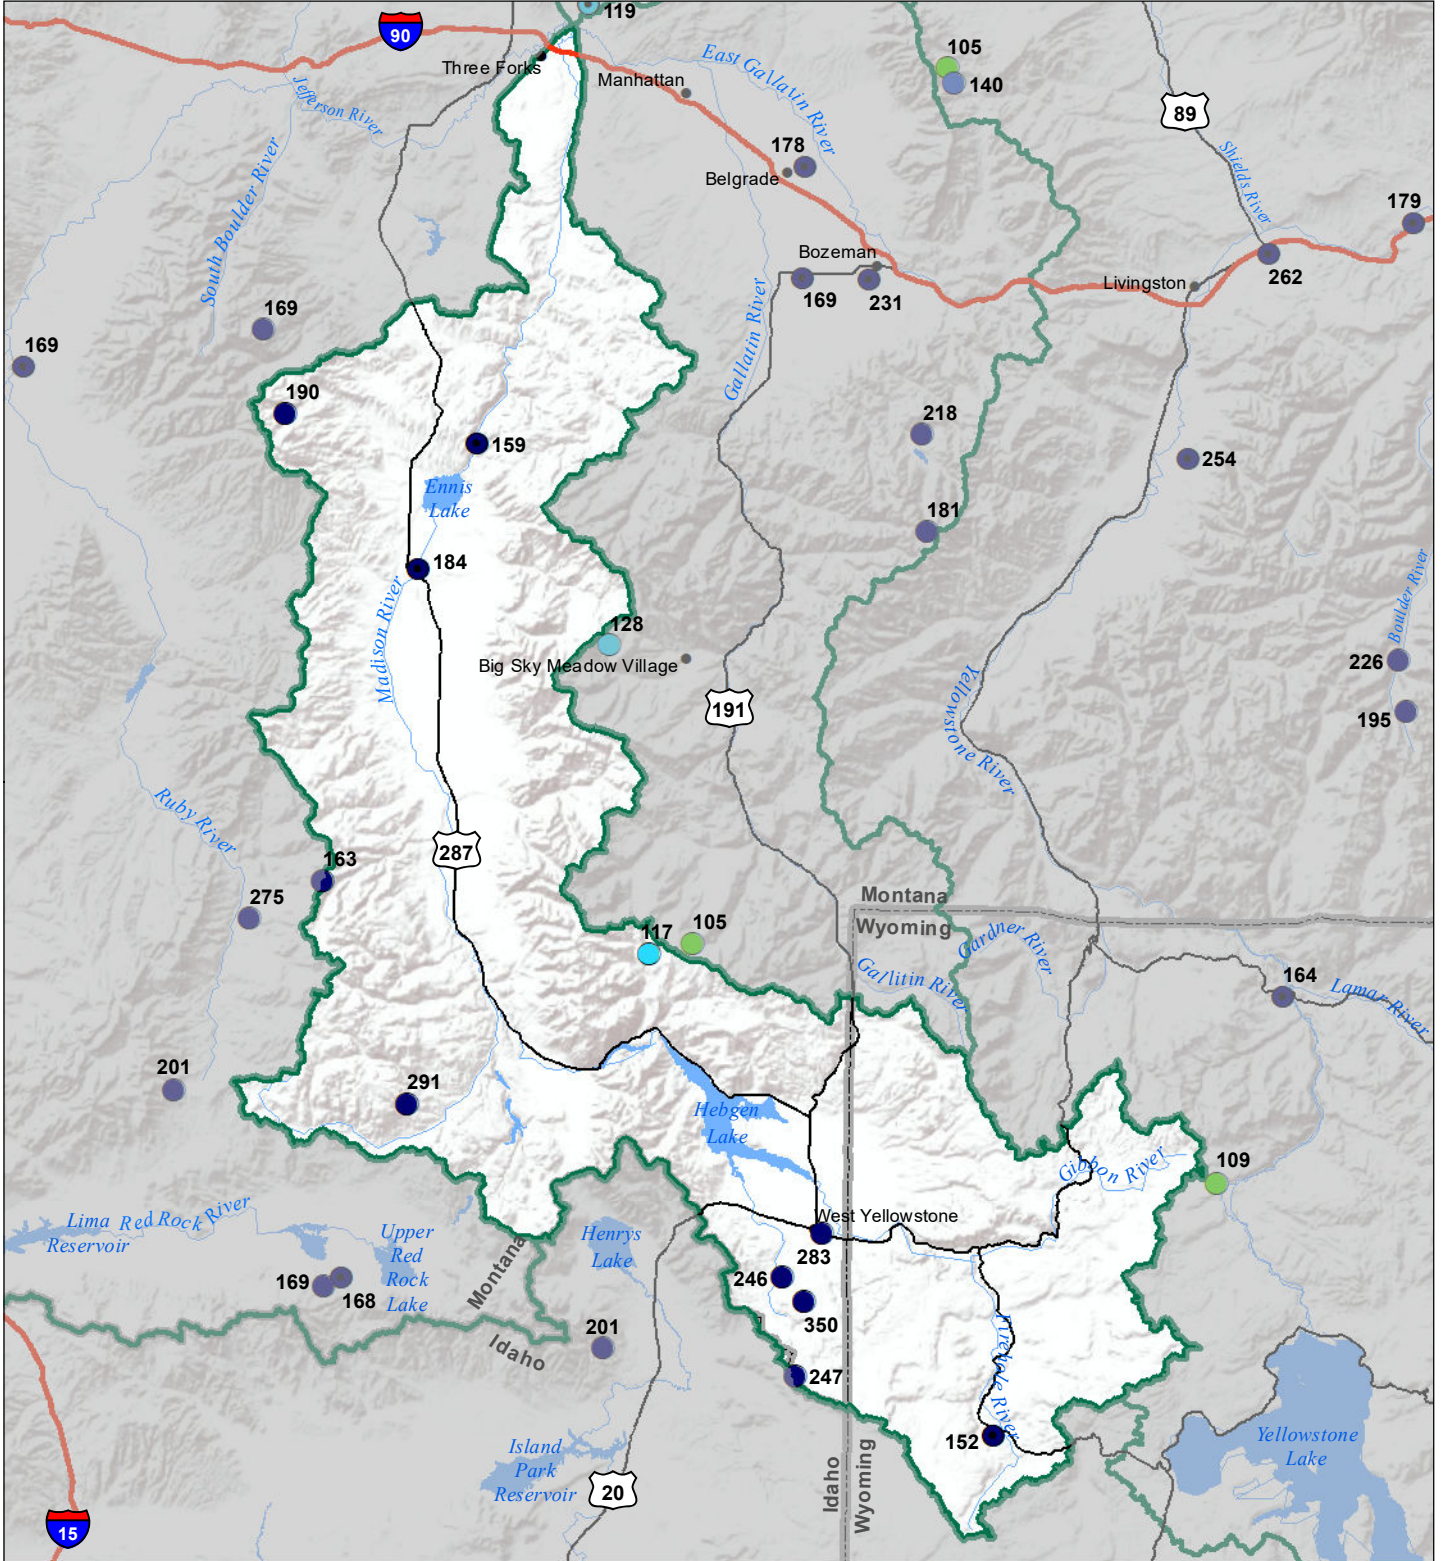

Madison River Basin Monthly Precipitation and Reservoir Levels Percentage of Normal September 1, 2021 (August 1, 2021 - September 1, 2021)

Precipitation Percent of Normal

SNOTEL

- > 150%
- 131 - 150%
- 111 - 130%
- 91 - 110%
- 71 - 90%
- 51 - 70%
- 1 - 50%

COOP/ACIS

- > 150%
- 131 - 150%
- 111 - 130%
- 91 - 110%
- 71 - 90%
- 51 - 70%
- 1 - 50%

Reservoirs Percent of Normal

- > 150%
- 131 - 150%
- 111 - 130%
- 91 - 110%
- 71 - 90%
- 51 - 70%
- 1 - 50%