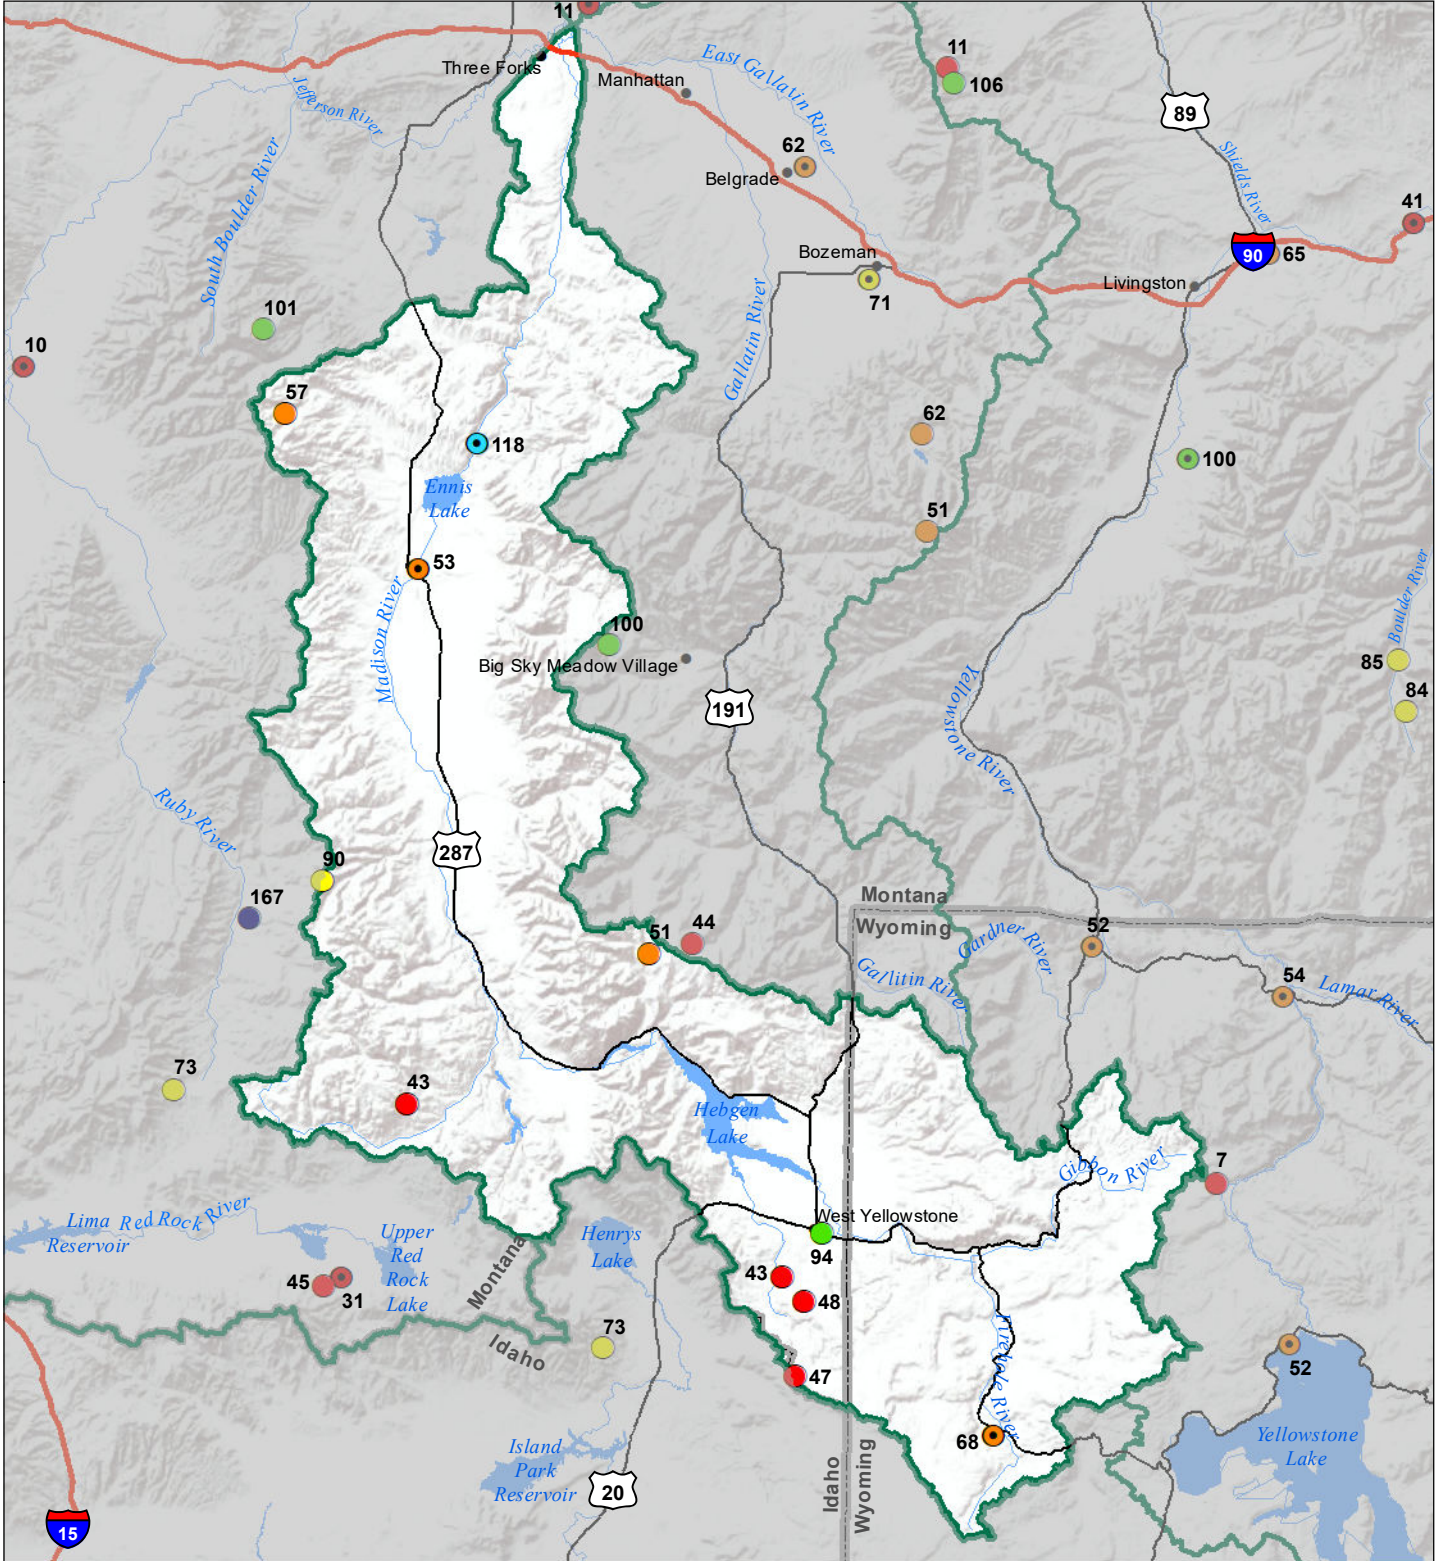

Madison River Basin Monthly Precipitation and Reservoir Levels Percentage of Normal August 1, 2021 (July 1, 2021 - August 1, 2021)

Precipitation Percent of Normal

SNOTEL

- > 150%
- 131 - 150%
- 111 - 130%
- 91 - 110%
- 71 - 90%
- 51 - 70%
- 1 - 50%

COOP/ACIS

- > 150%
- 131 - 150%
- 111 - 130%
- 91 - 110%
- 71 - 90%
- 51 - 70%
- 1 - 50%

Reservoirs Percent of Normal

- > 150%
- 131 - 150%
- 111 - 130%
- 91 - 110%
- 71 - 90%
- 51 - 70%
- 1 - 50%