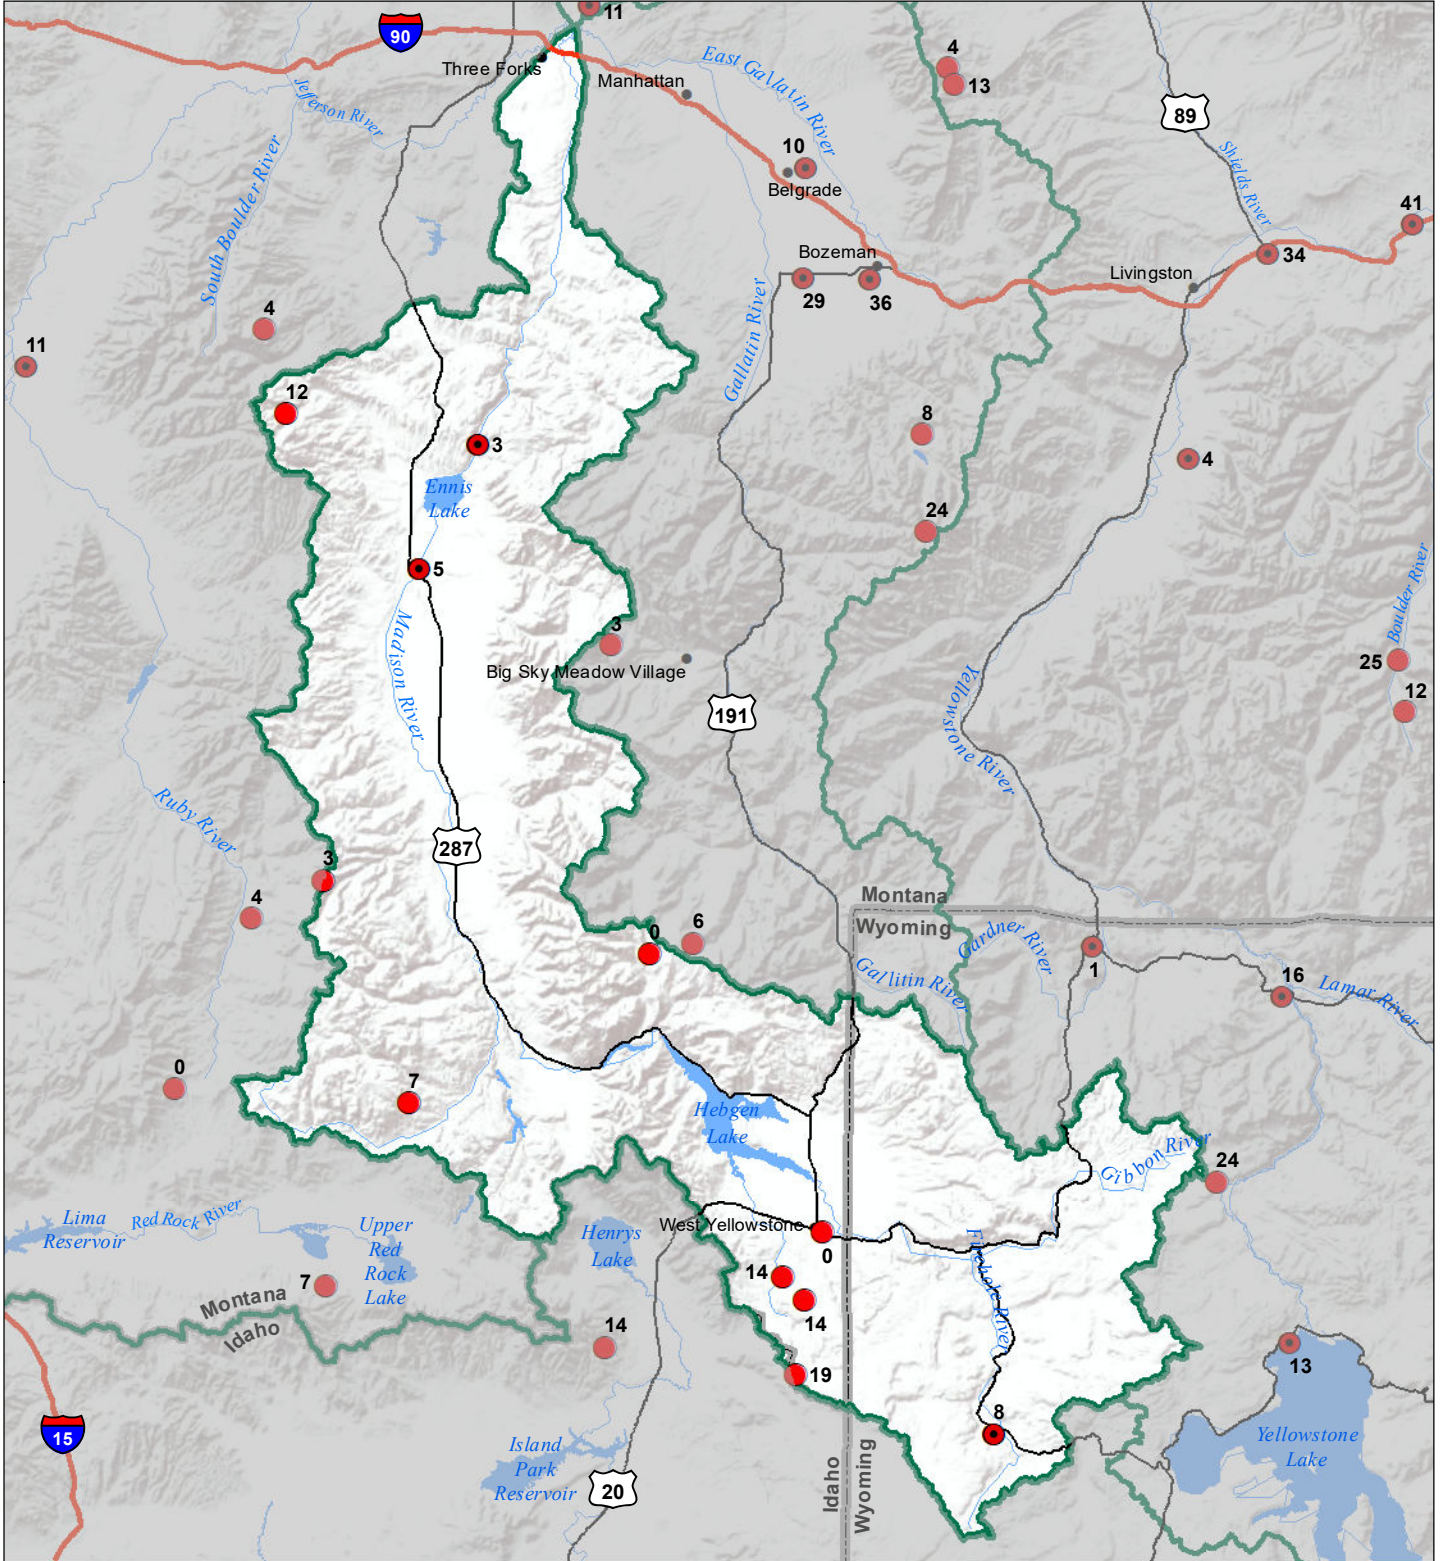

Madison River Basin Monthly Precipitation and Reservoir Levels Percentage of Normal July 1, 2021 (June 1, 2021 - July 1, 2021)

Precipitation Percent of Normal

SNOTEL

- > 150%
- 131 - 150%
- 111 - 130%
- 91 - 110%
- 71 - 90%
- 51 - 70%
- 1 - 50%

COOP/ACIS

- > 150%
- 131 - 150%
- 111 - 130%
- 91 - 110%
- 71 - 90%
- 51 - 70%
- 1 - 50%

Reservoirs Percent of Normal

- > 150%
- 131 - 150%
- 111 - 130%
- 91 - 110%
- 71 - 90%
- 51 - 70%
- 51 - 70%
- 1 - 50%