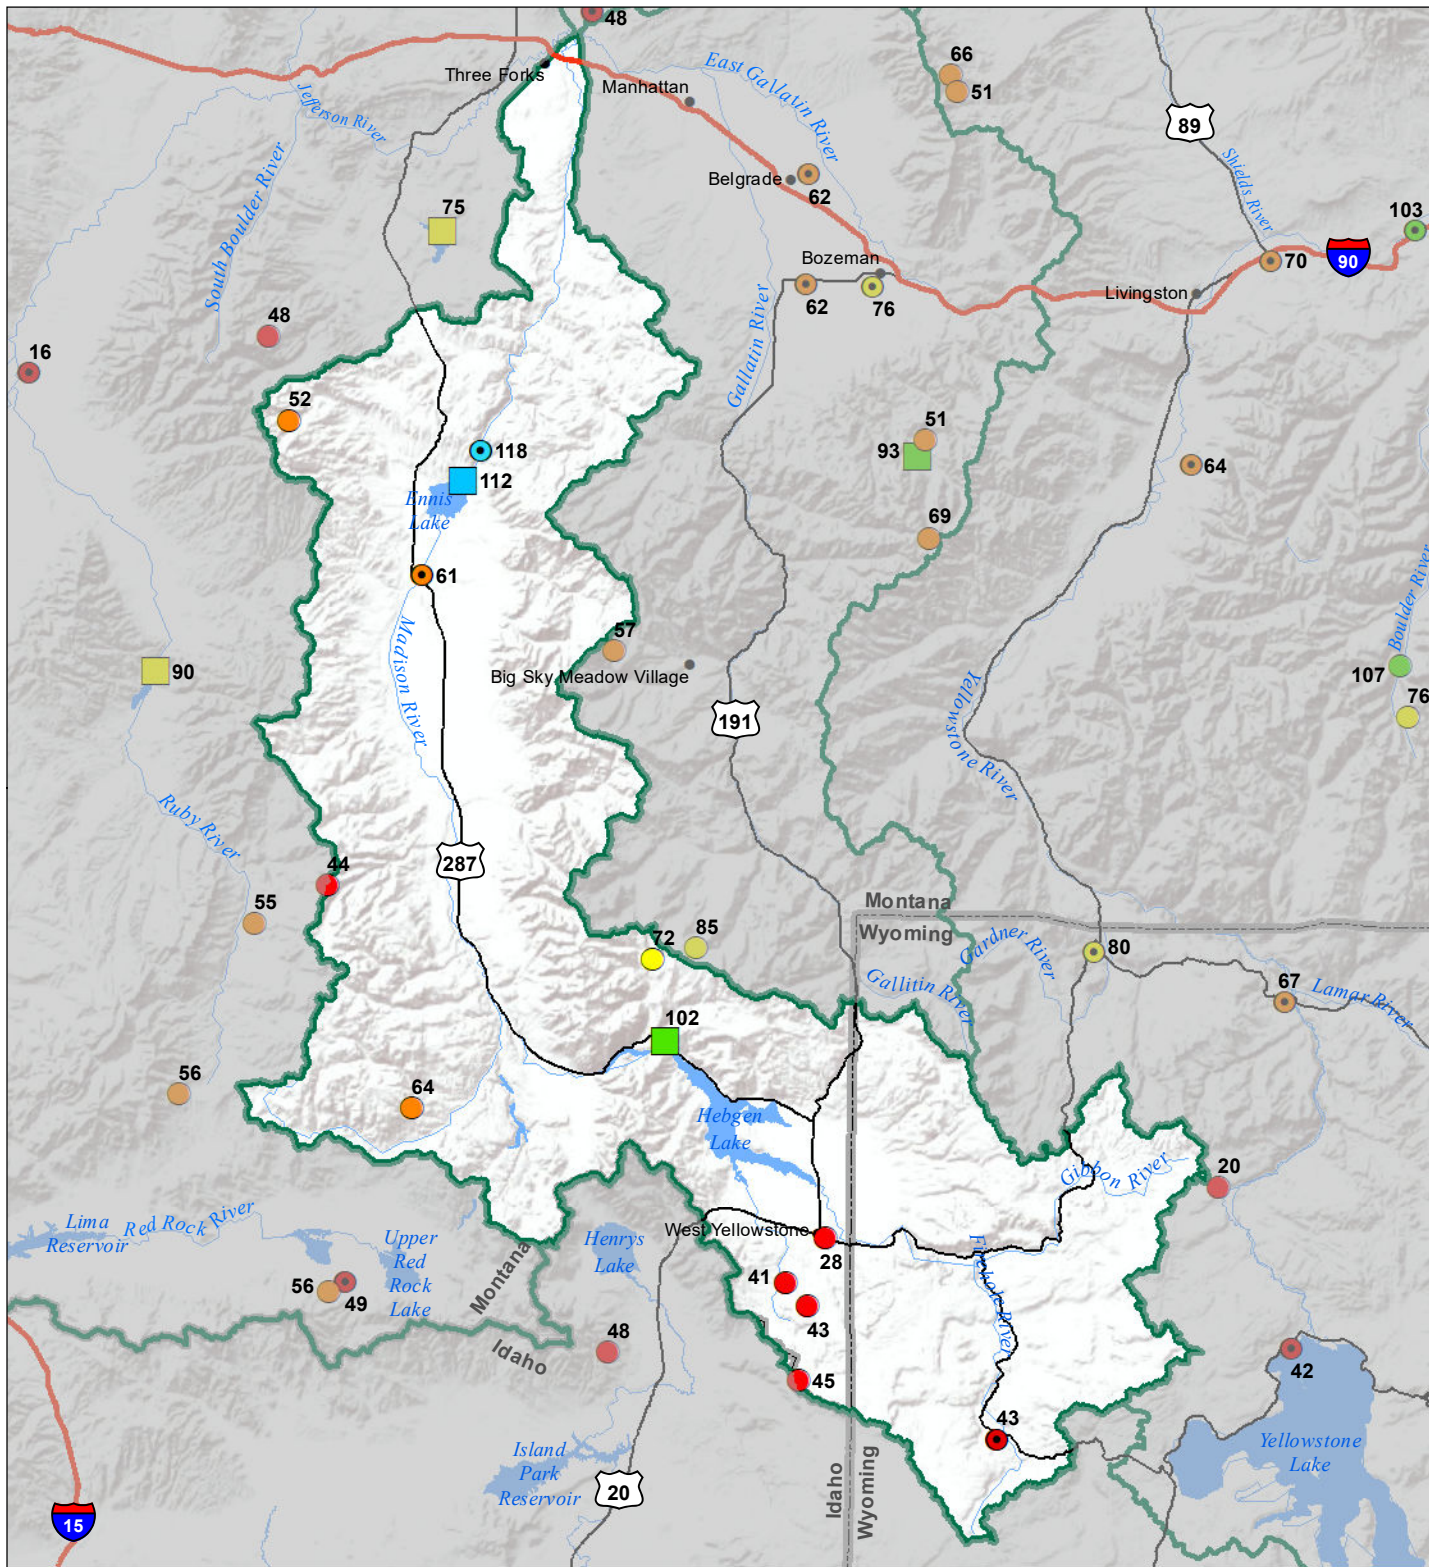

# Madison River Basin Monthly Precipitation and Reservoir Levels Percentage of Normal May 1, 2021 (April 1, 2021 - May 1, 2021)

### Precipitation Percent of Normal

#### SNOTEL

- > 150%
- 131 - 150%
- 111 - 130%
- 91 - 110%
- 71 - 90%
- 51 - 70%
- 1 - 50%

### Reservoirs Percent of Normal

- > 150%
- 131 - 150%
- 111 - 130%
- 91 - 110%
- 71 - 90%
- 51 - 70%
- 1 - 50%