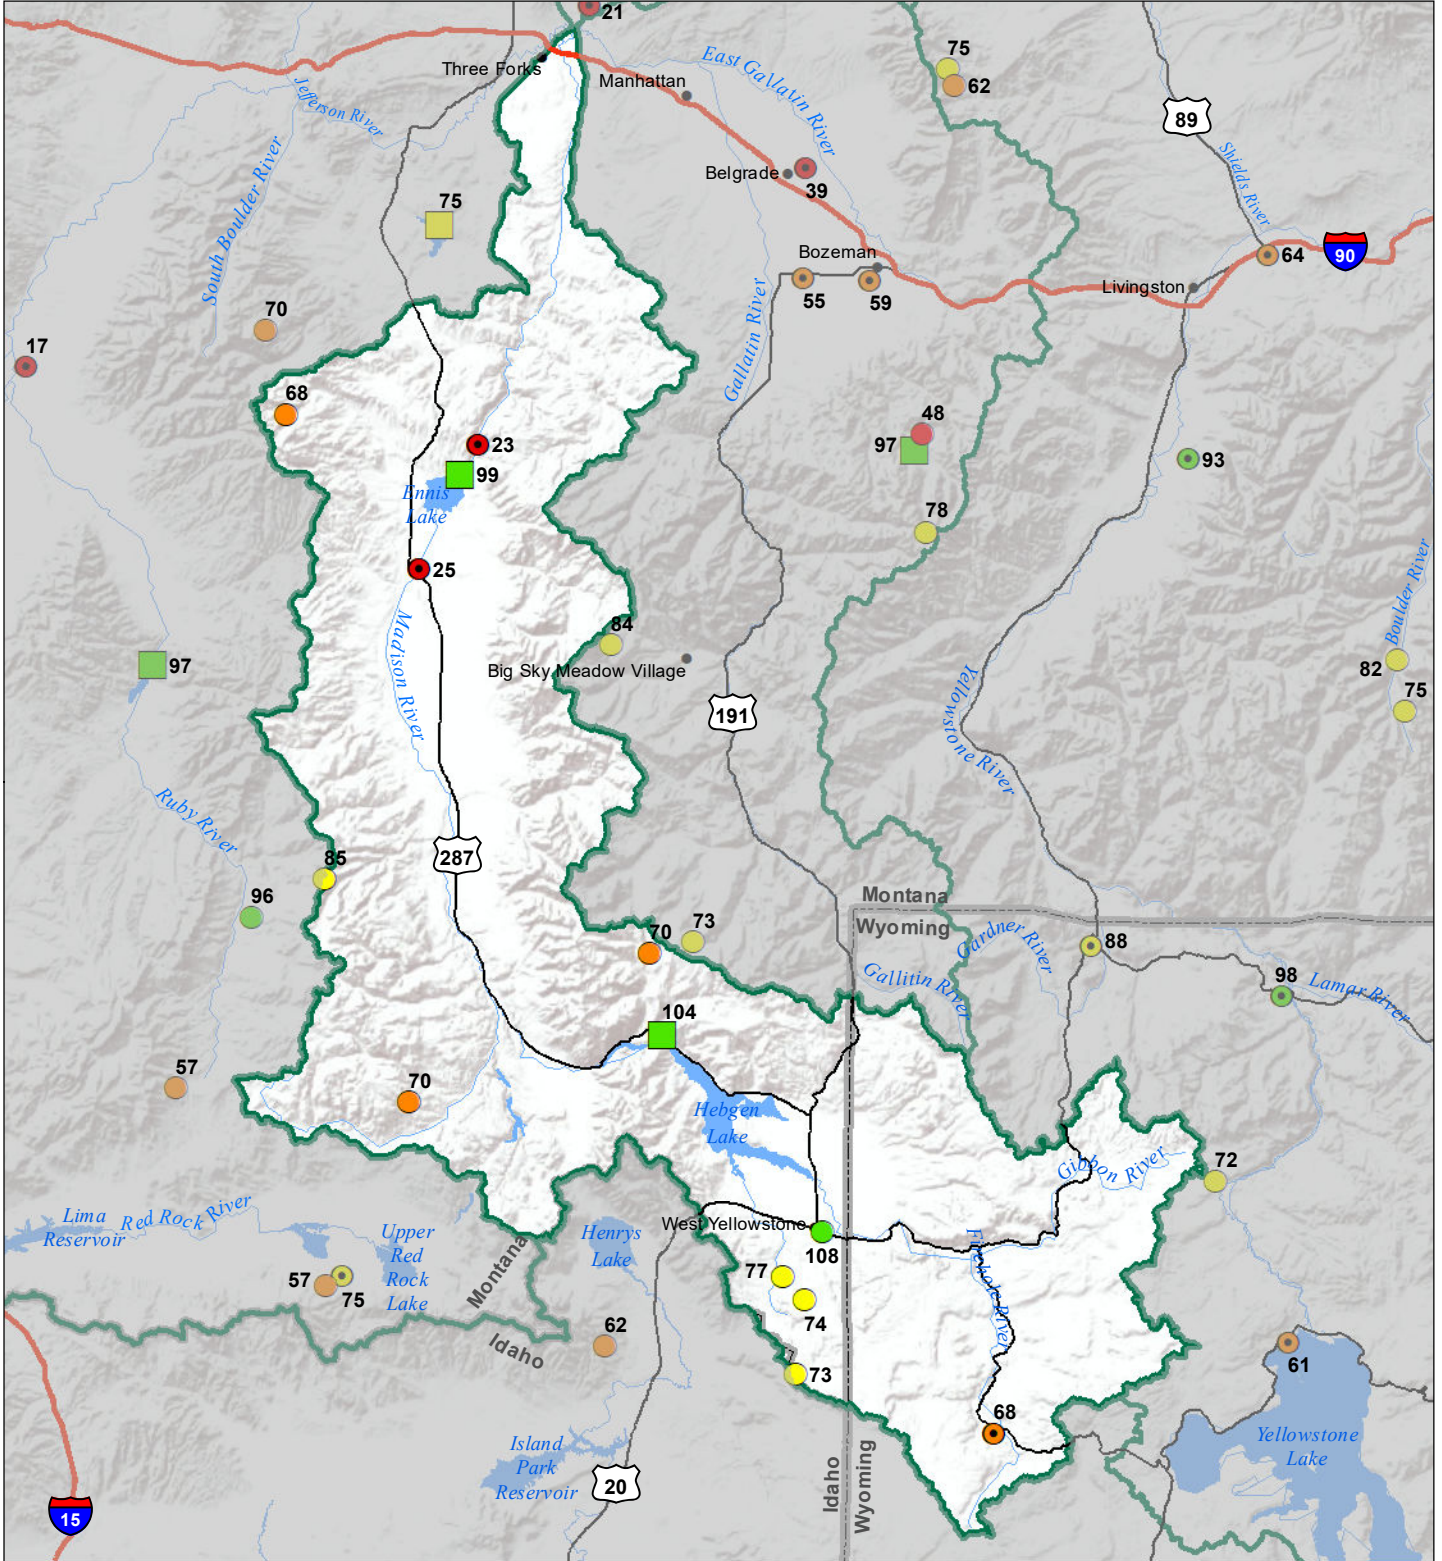

Madison River Basin Monthly Precipitation and Reservoir Levels Percentage of Normal April 1, 2021 (March 1, 2021 - April 1, 2021)

Precipitation Percent of Normal

SNOTEL

- > 150%
- 131 - 150%
- 111 - 130%
- 91 - 110%
- 71 - 90%
- 51 - 70%
- 1 - 50%

COOP/ACIS

- > 150%
- 131 - 150%
- 111 - 130%
- 91 - 110%
- 71 - 90%
- 51 - 70%
- 1 - 50%

Reservoirs Percent of Normal

- > 150%
- 131 - 150%
- 111 - 130%
- 91 - 110%
- 71 - 90%
- 51 - 70%
- 1 - 50%