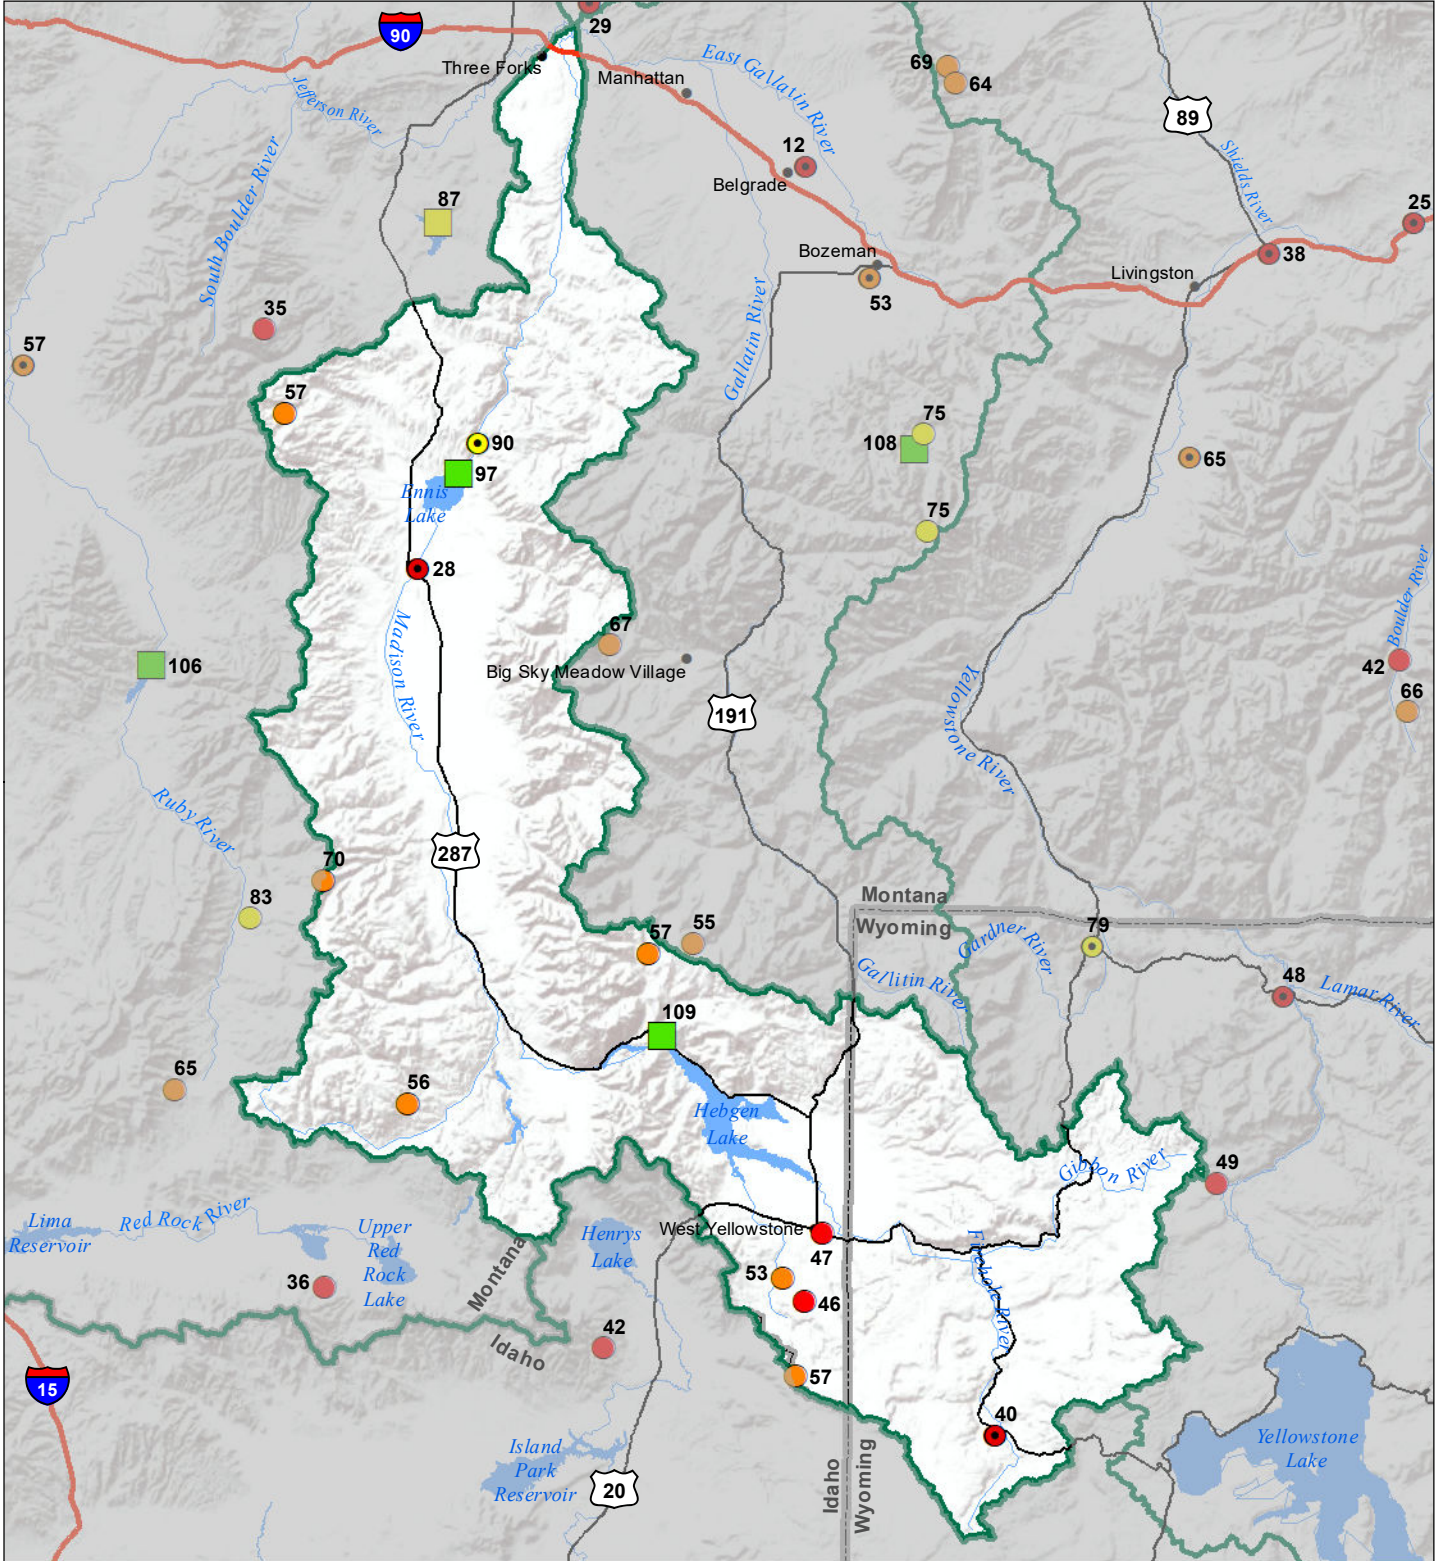

Madison River Basin Monthly Precipitation and Reservoir Levels Percentage of Normal January 1, 2021 (December 1, 2020 - January 1, 2021)

Precipitation Percent of Normal

SNOTEL

- > 150%
- 131 - 150%
- 111 - 130%
- 91 - 110%
- 71 - 90%
- 51 - 70%
- 1 - 50%

COOP/ACIS

- > 150%
- 131 - 150%
- 111 - 130%
- 91 - 110%
- 71 - 90%
- 51 - 70%
- 1 - 50%

Reservoirs Percent of Normal

- > 150%
- 131 - 150%
- 111 - 130%
- 91 - 110%
- 71 - 90%
- 51 - 70%
- 1 - 50%