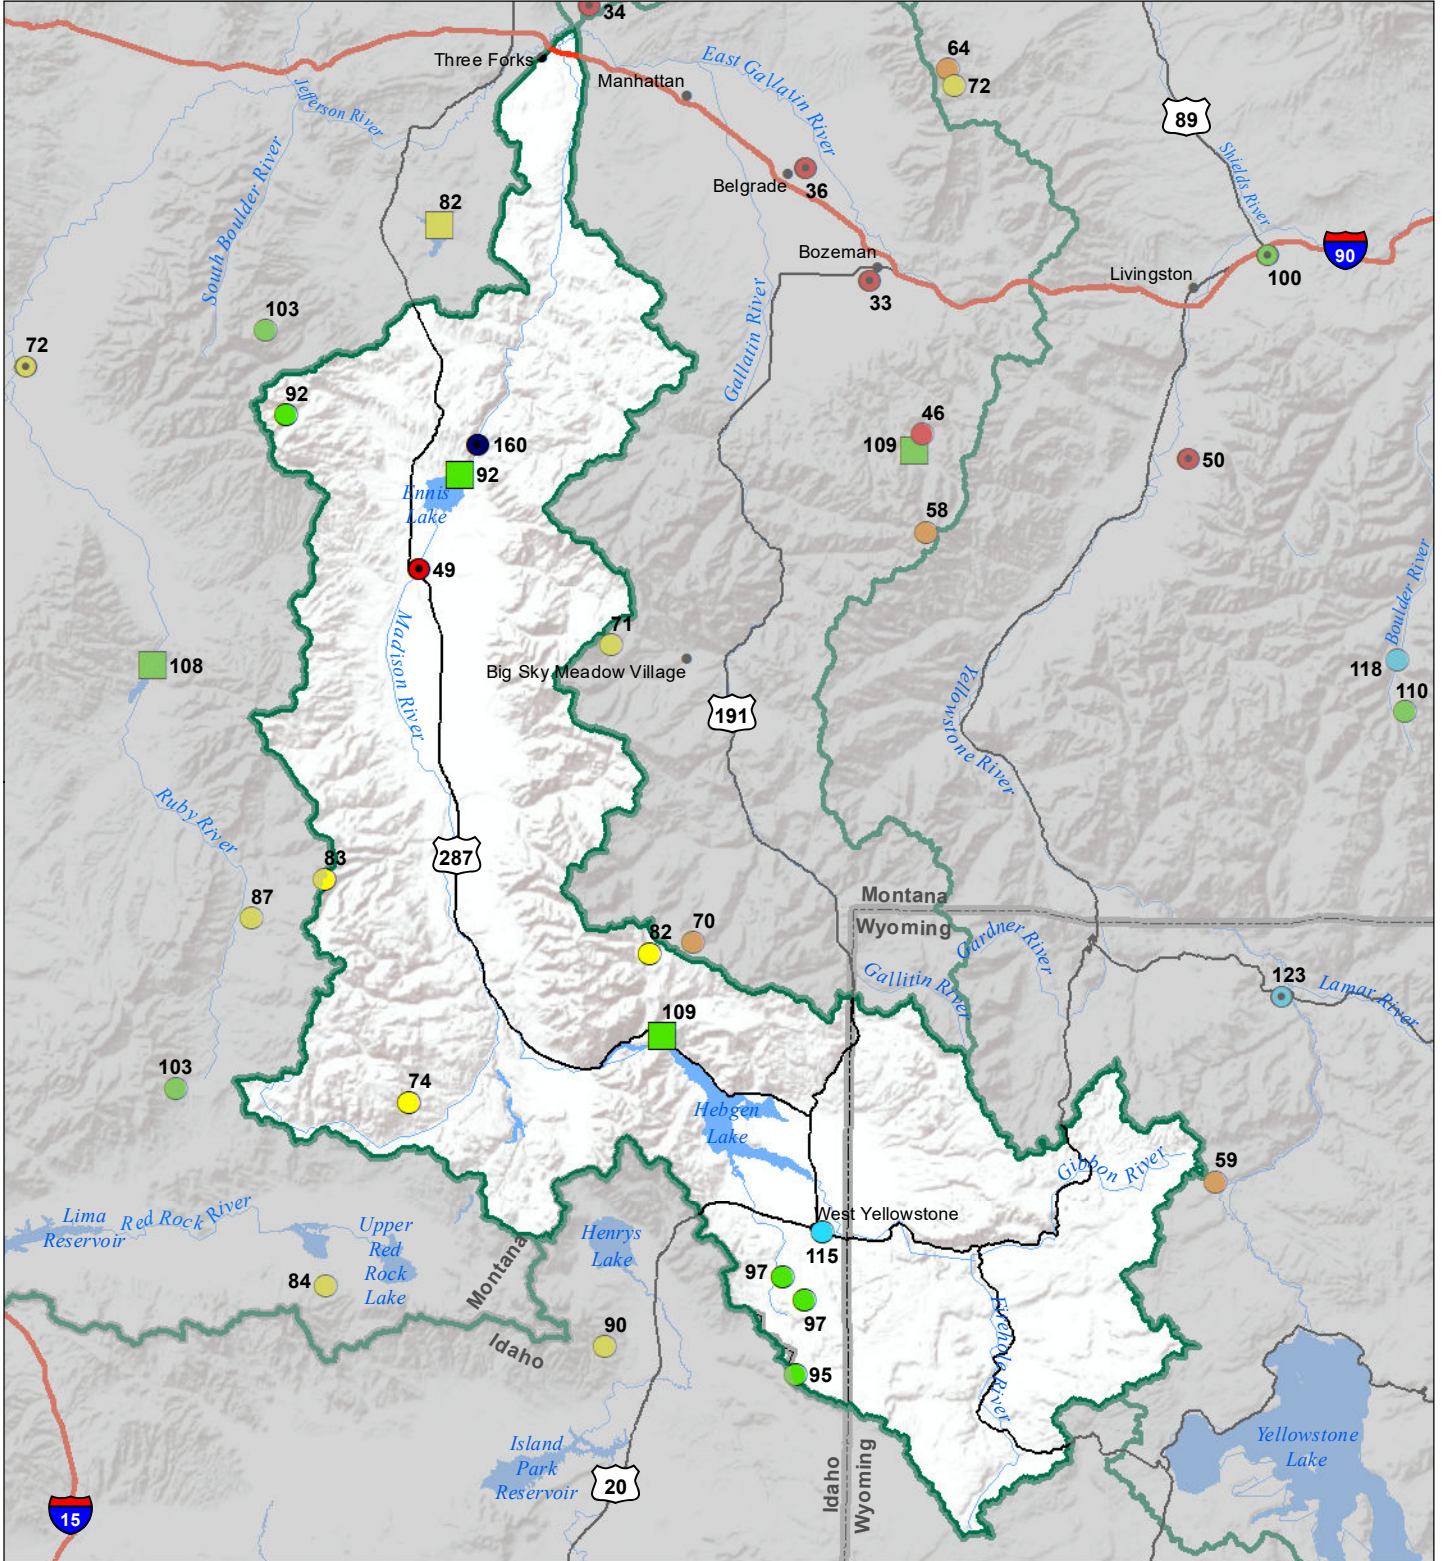

# Madison River Basin Monthly Precipitation and Reservoir Levels Percentage of Normal December 1, 2020 (November 1, 2020 - December 1, 2020)

### Precipitation Percent of Normal

SNOTEL		COOP/ACIS	
● > 150%	● 71 - 90%	● > 150%	● 71 - 90%
● 131 - 150%	● 51 - 70%	● 131 - 150%	● 51 - 70%
● 111 - 130%	● 1 - 50%	● 111 - 130%	● 1 - 50%
● 91 - 110%		● 91 - 110%	

### Reservoirs Percent of Normal

■ > 150%
■ 131 - 150%
■ 111 - 130%
■ 91 - 110%
■ 71 - 90%
■ 51 - 70%
■ 1 - 50%