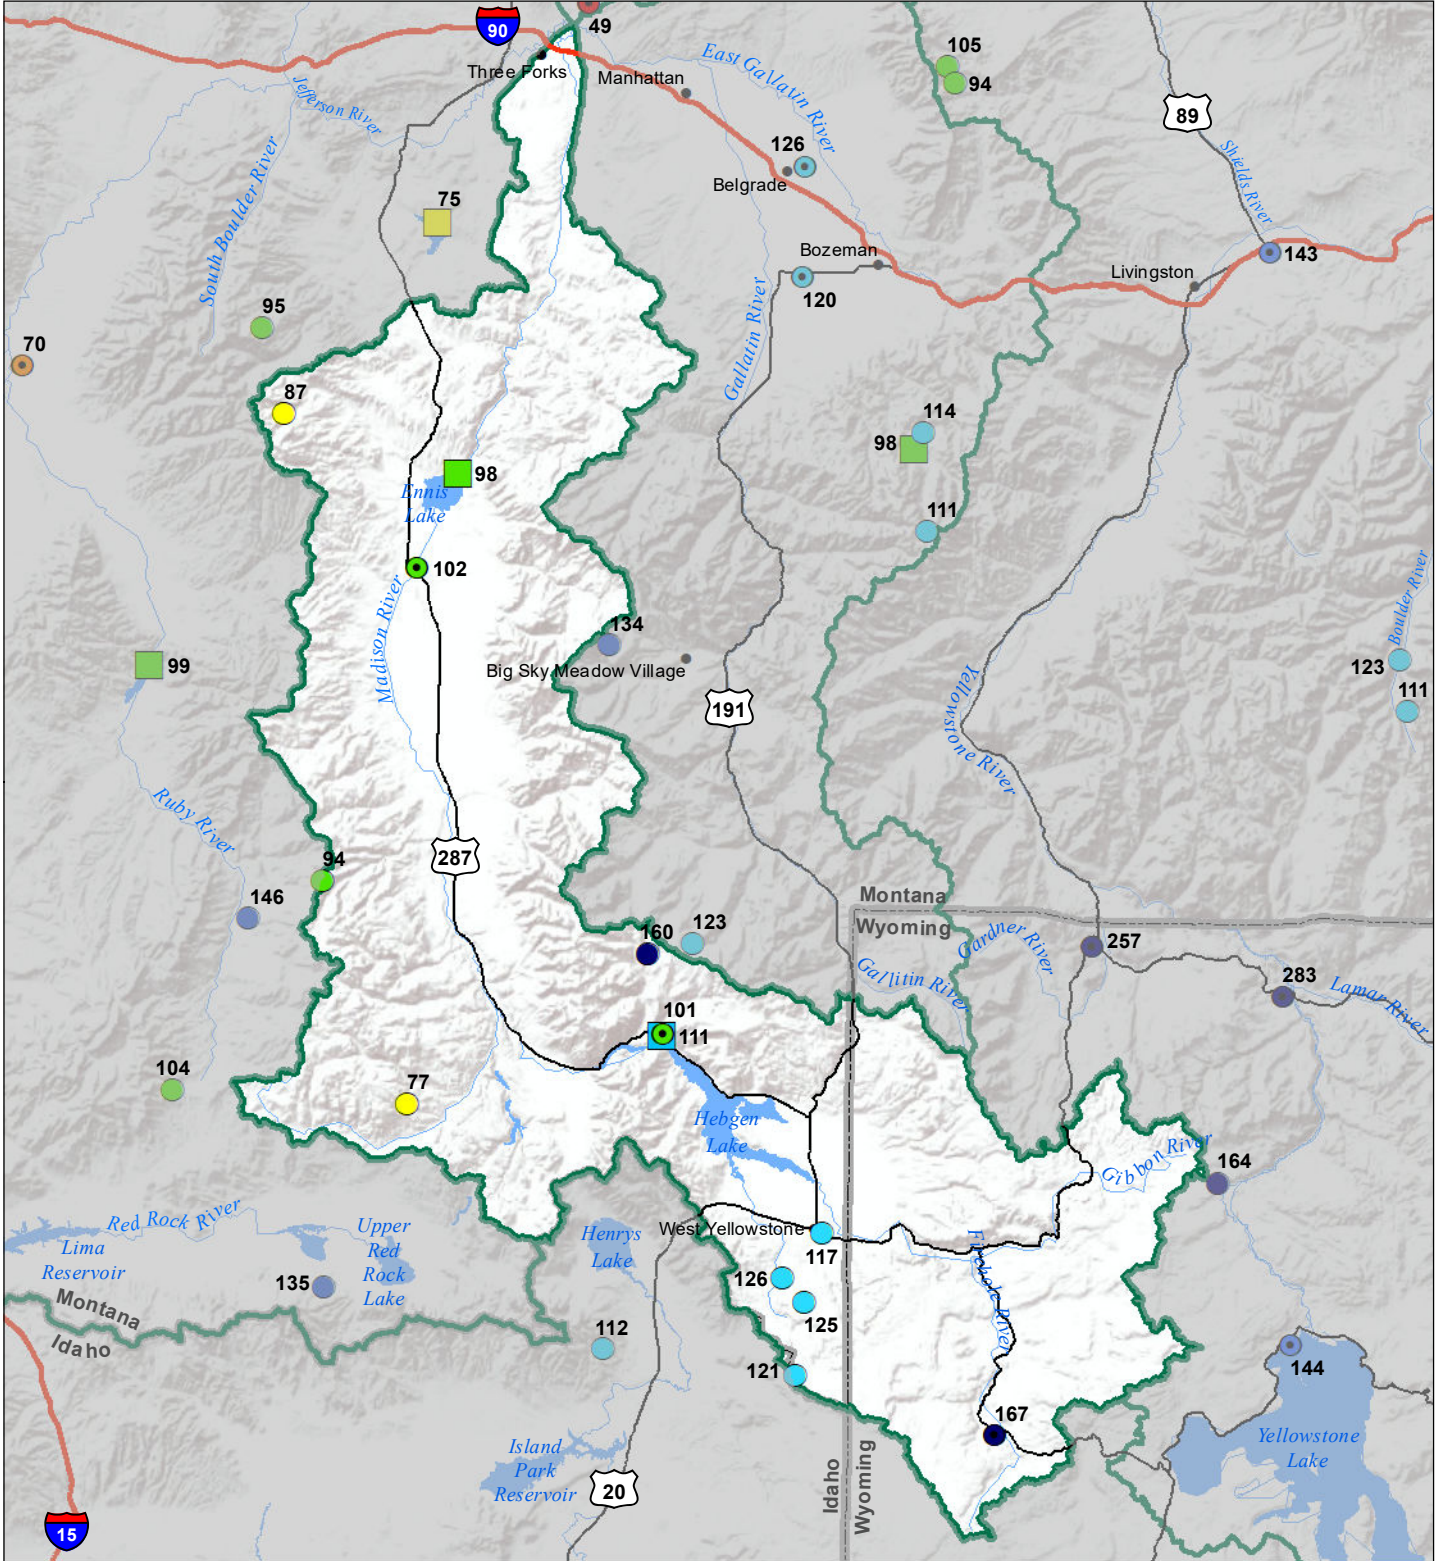

# Madison River Basin Monthly Precipitation and Reservoir Levels Percentage of Normal April 1, 2020 (March 1, 2020 - April 1, 2020)

### Precipitation Percent of Normal

#### SNOTEL

- > 150%
- 131 - 150%
- 111 - 130%
- 91 - 110%
- 71 - 90%
- 51 - 70%
- 1 - 50%

### Reservoirs Percent of Normal

- > 150%
- 131 - 150%
- 111 - 130%
- 91 - 110%
- 71 - 90%
- 51 - 70%
- 1 - 50%