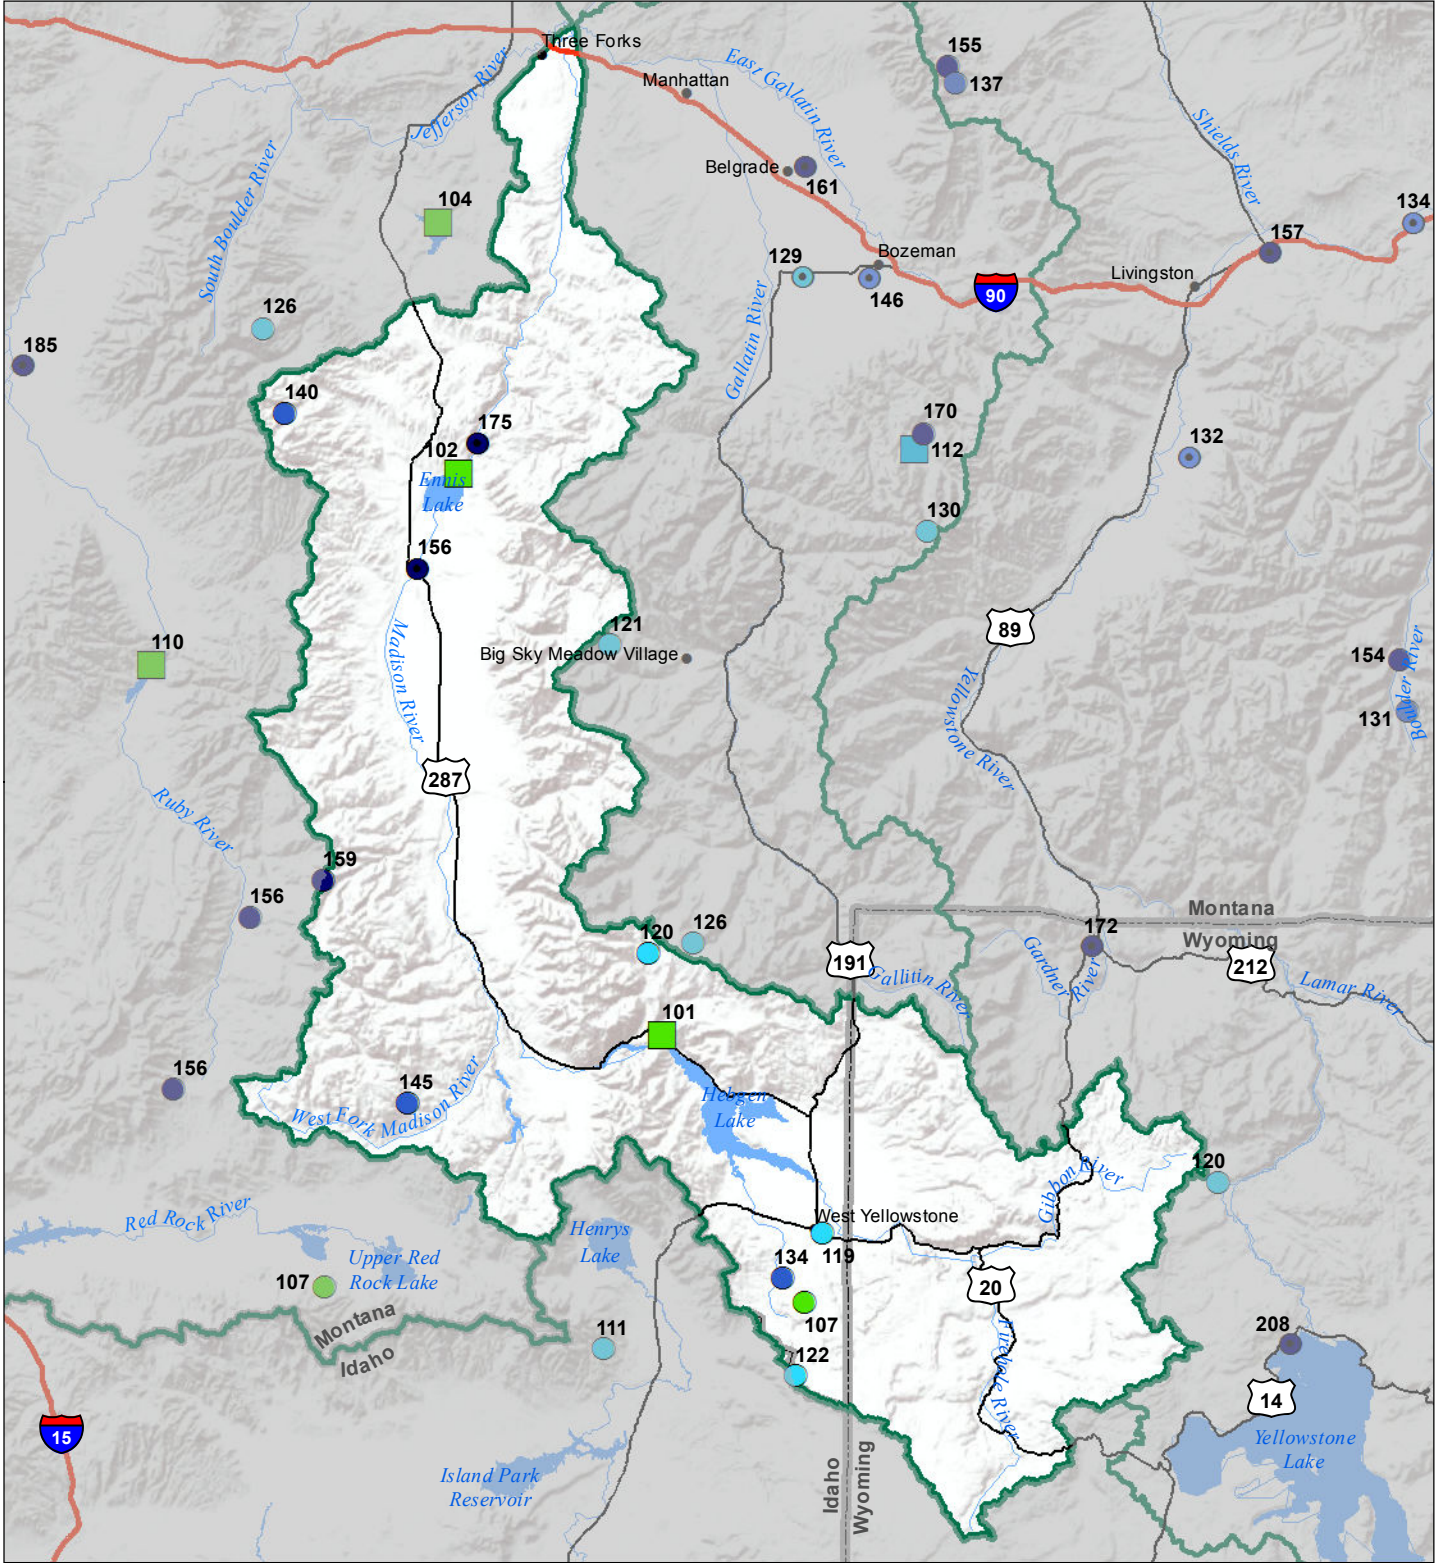

# Madison River Basin Monthly Precipitation and Reservoir Levels Percentage of Normal July 1, 2018 (June 1, 2018 - July 1, 2018)

### Precipitation Percent of Normal

#### SNOTEL

- > 150%
- 131 - 150%
- 111 - 130%
- 91 - 110%
- 71 - 90%
- 51 - 70%
- 1 - 50%

### Reservoirs Percent of Normal

- > 150%
- 131 - 150%
- 111 - 130%
- 91 - 110%
- 71 - 90%
- 51 - 70%
- 1 - 50%