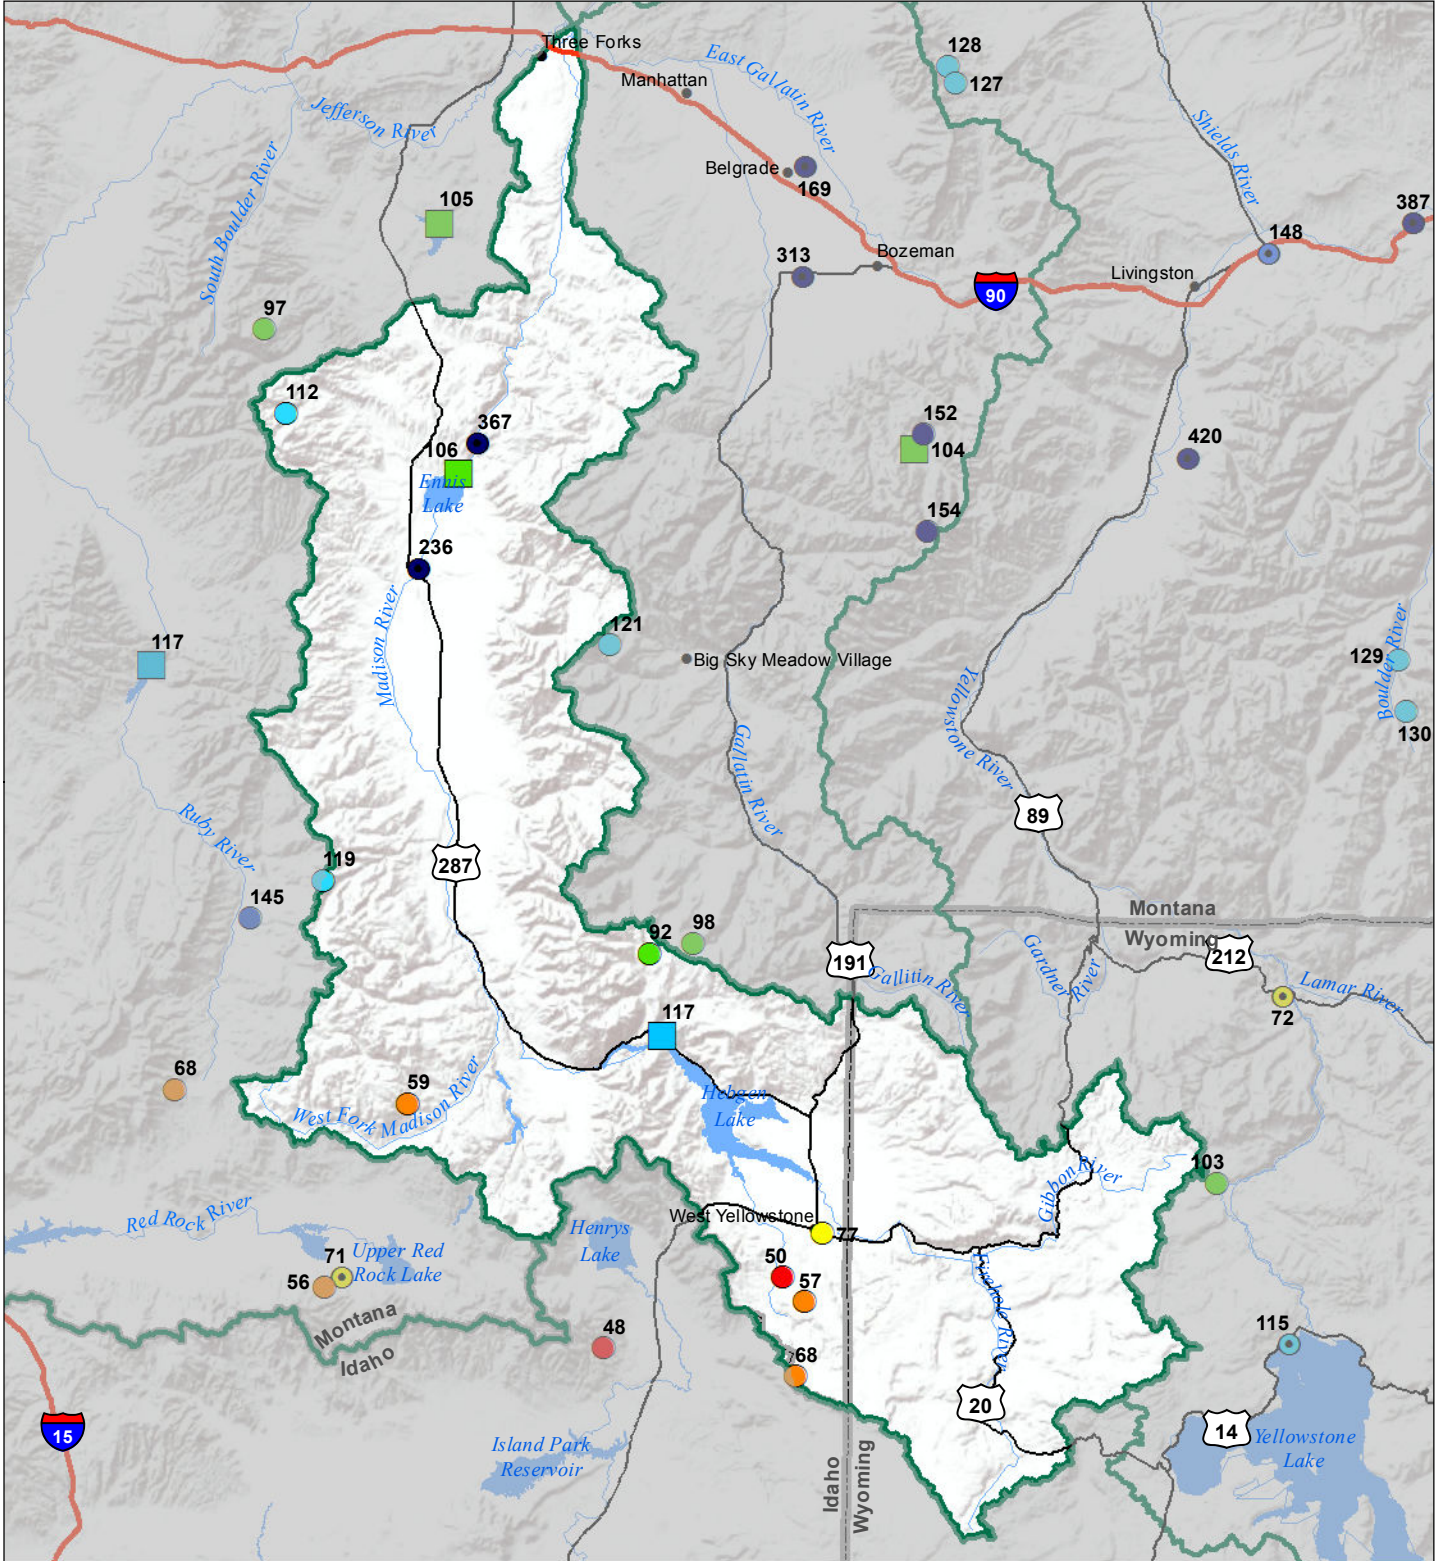

# Madison River Basin Monthly Precipitation and Reservoir Levels Percentage of Normal January 1, 2018 (December 1, 2017 - January 1, 2018)

### Precipitation Percent of Normal

#### SNOTEL

- > 150%
- 131 - 150%
- 111 - 130%
- 91 - 110%
- 71 - 90%
- 51 - 70%
- 1 - 50%