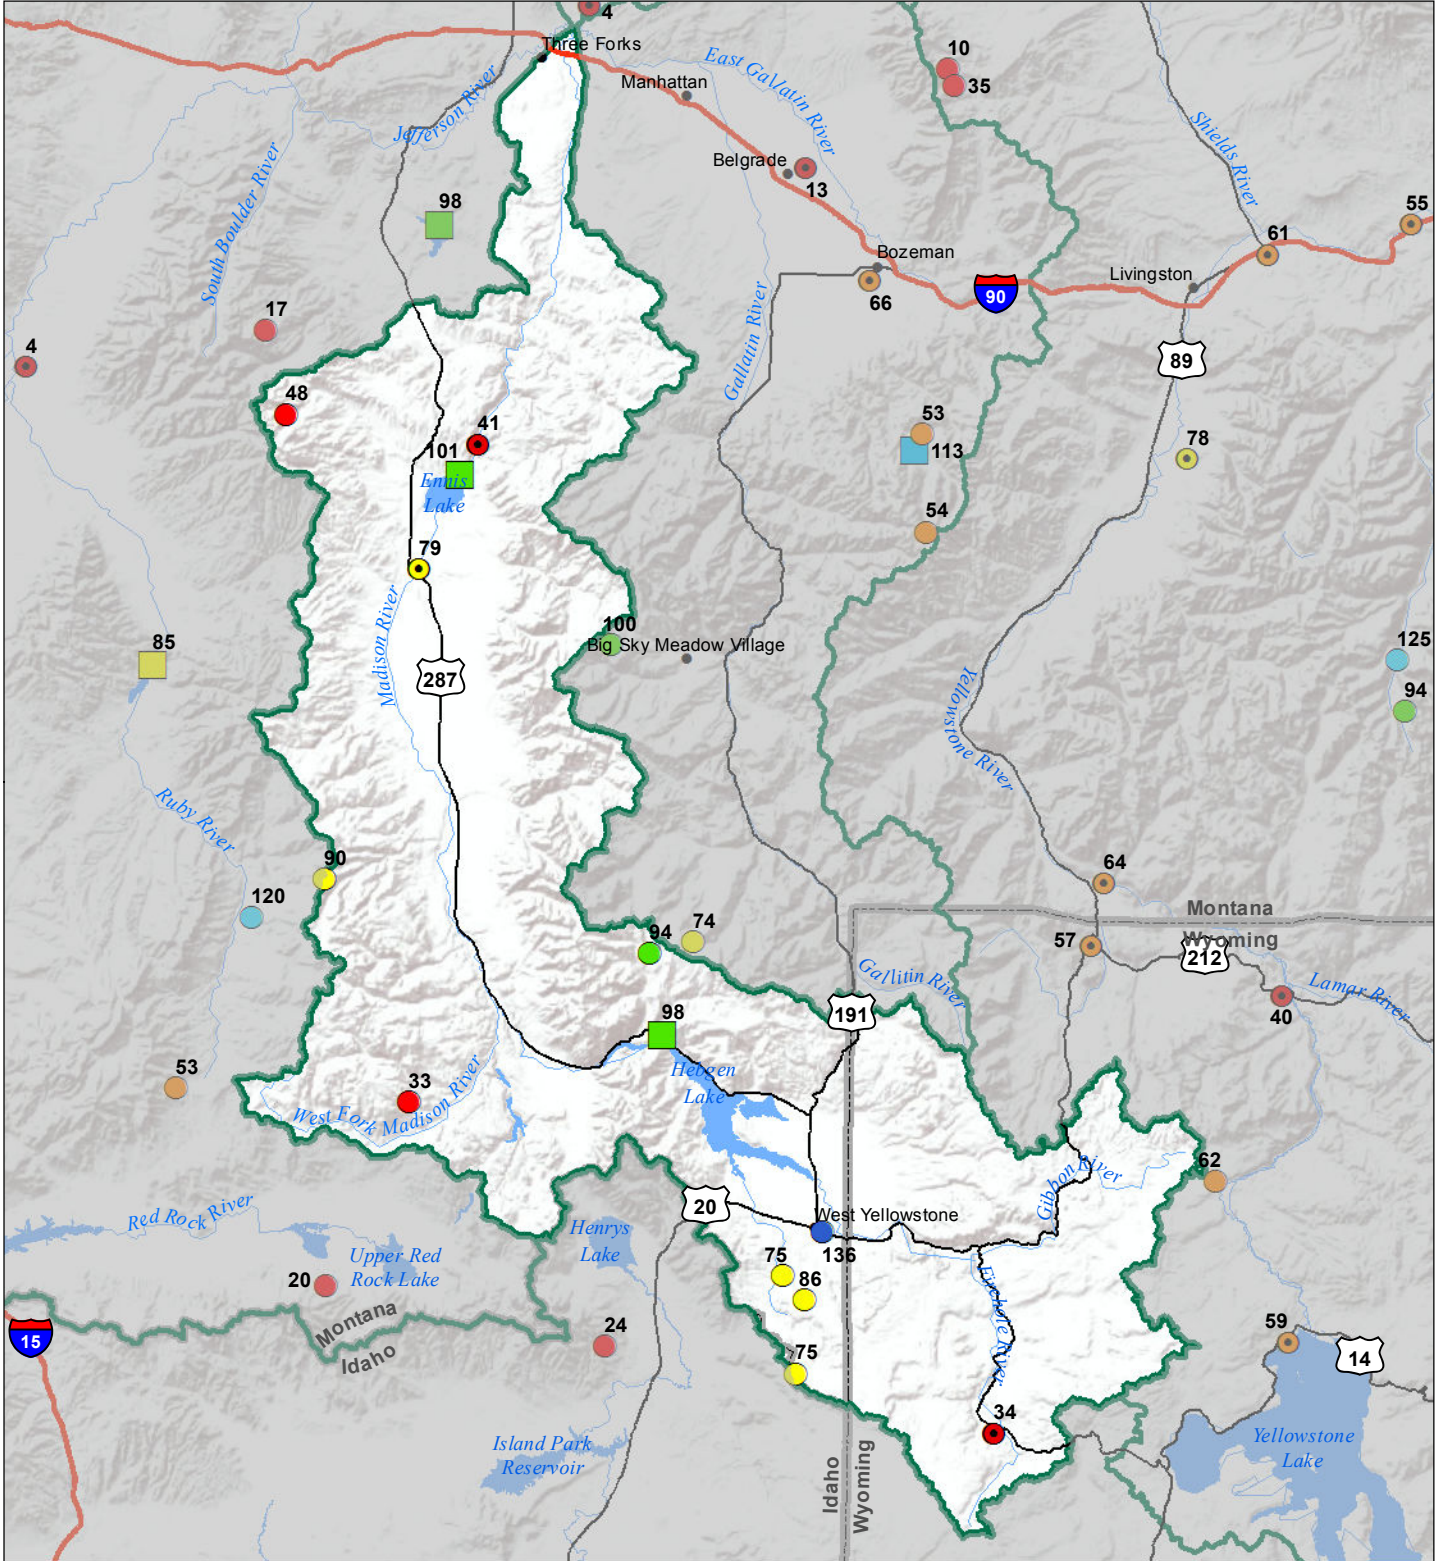

Madison River Basin Monthly Precipitation and Reservoir Levels Percentage of Normal September 1, 2017 (August 1, 2017 - September 1, 2017)

Precipitation Percent of Normal

SNOTEL

- > 150%
- 131 - 150%
- 111 - 130%
- 91 - 110%
- 71 - 90%
- 51 - 70%
- 1 - 50%

COOP/ACIS

- > 150%
- 131 - 150%
- 111 - 130%
- 91 - 110%
- 71 - 90%
- 51 - 70%
- 1 - 50%

Reservoirs Percent of Normal

- > 150%
- 131 - 150%
- 111 - 130%
- 91 - 110%
- 71 - 90%
- 51 - 70%
- 1 - 50%

Montana State Library
Natural Resource
Information System