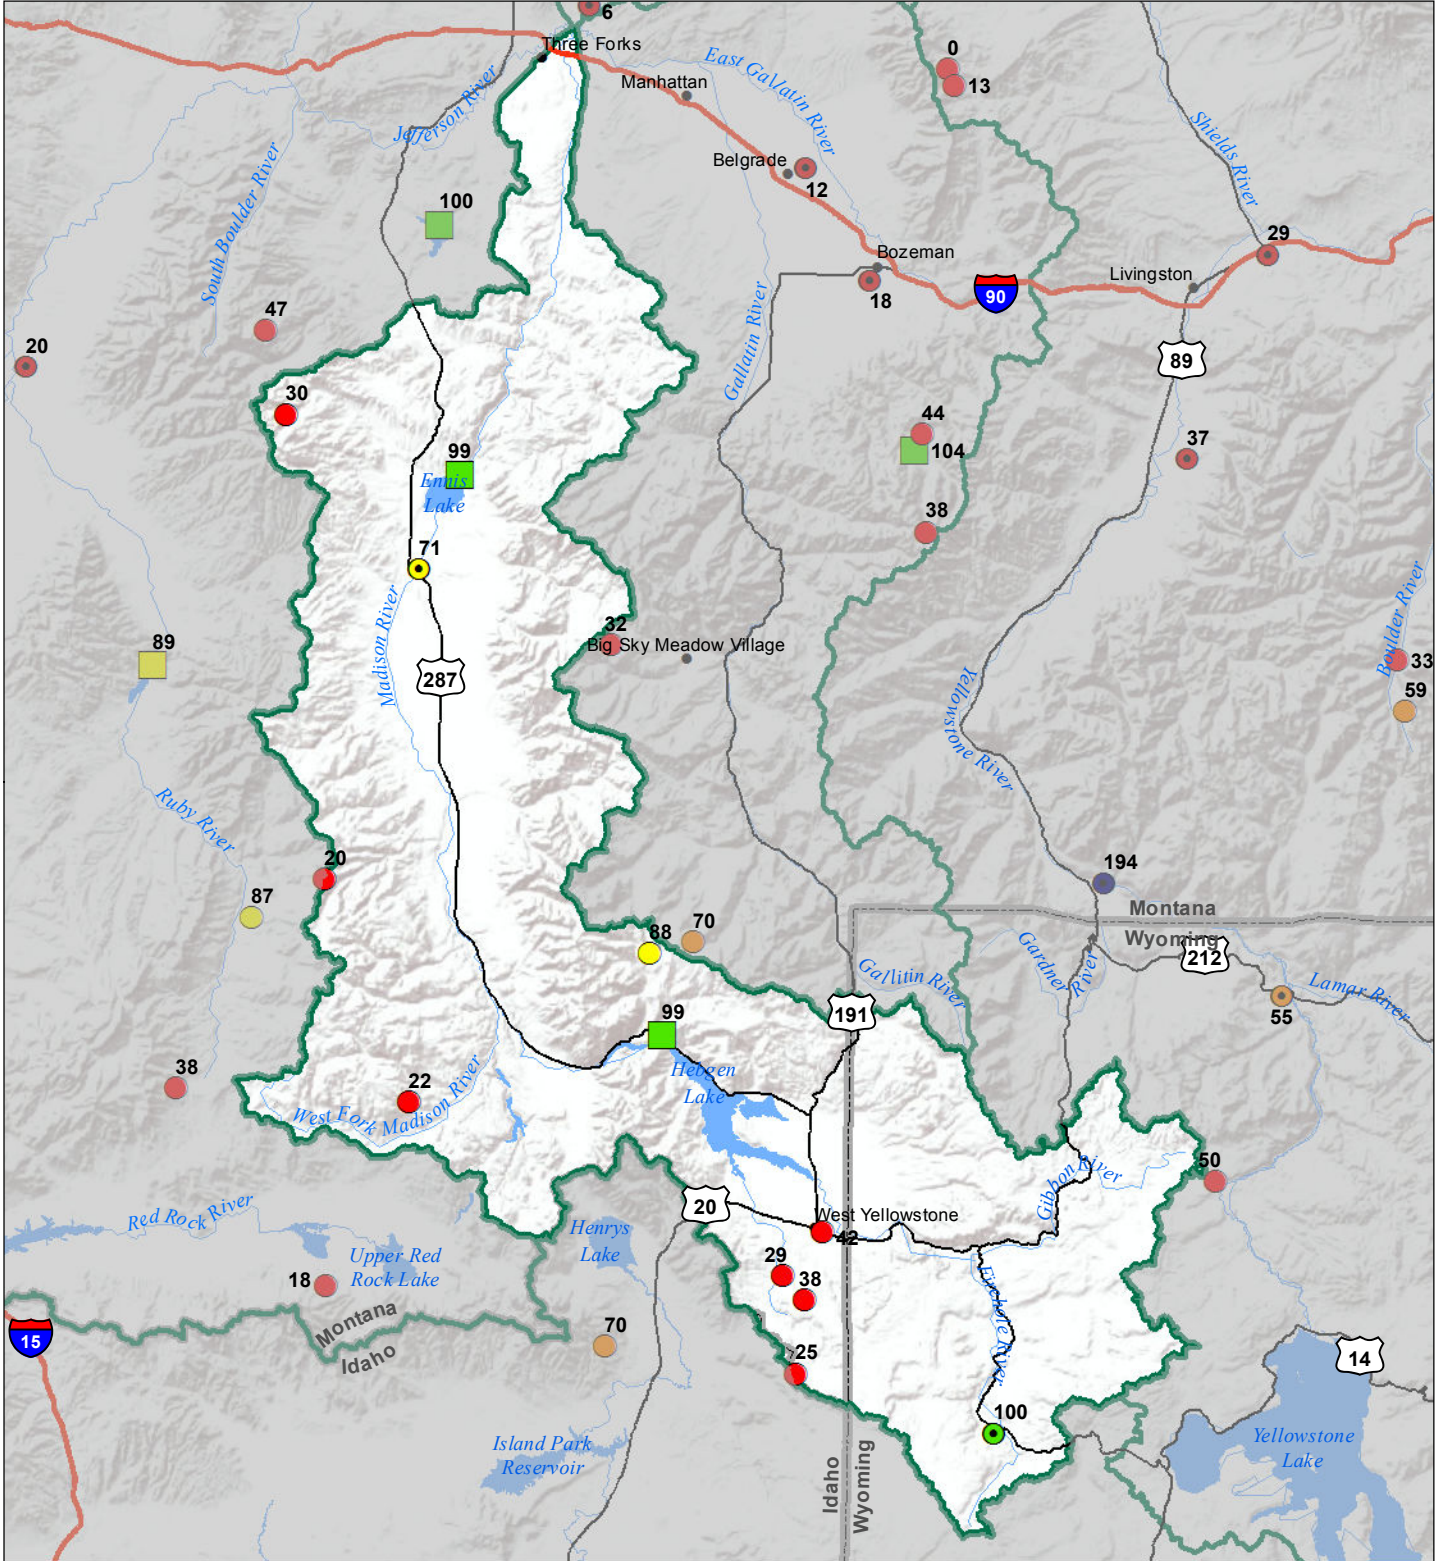

# Madison River Basin Monthly Precipitation and Reservoir Levels Percentage of Normal August 1, 2017 (July 1, 2017 - August 1, 2017)

### Precipitation Percent of Normal

#### SNOTEL

- > 150%
- 131 - 150%
- 111 - 130%
- 91 - 110%
- 71 - 90%
- 51 - 70%
- 1 - 50%

#### COOP/ACIS

- > 150%
- 131 - 150%
- 111 - 130%
- 91 - 110%
- 71 - 90%
- 51 - 70%
- 1 - 50%