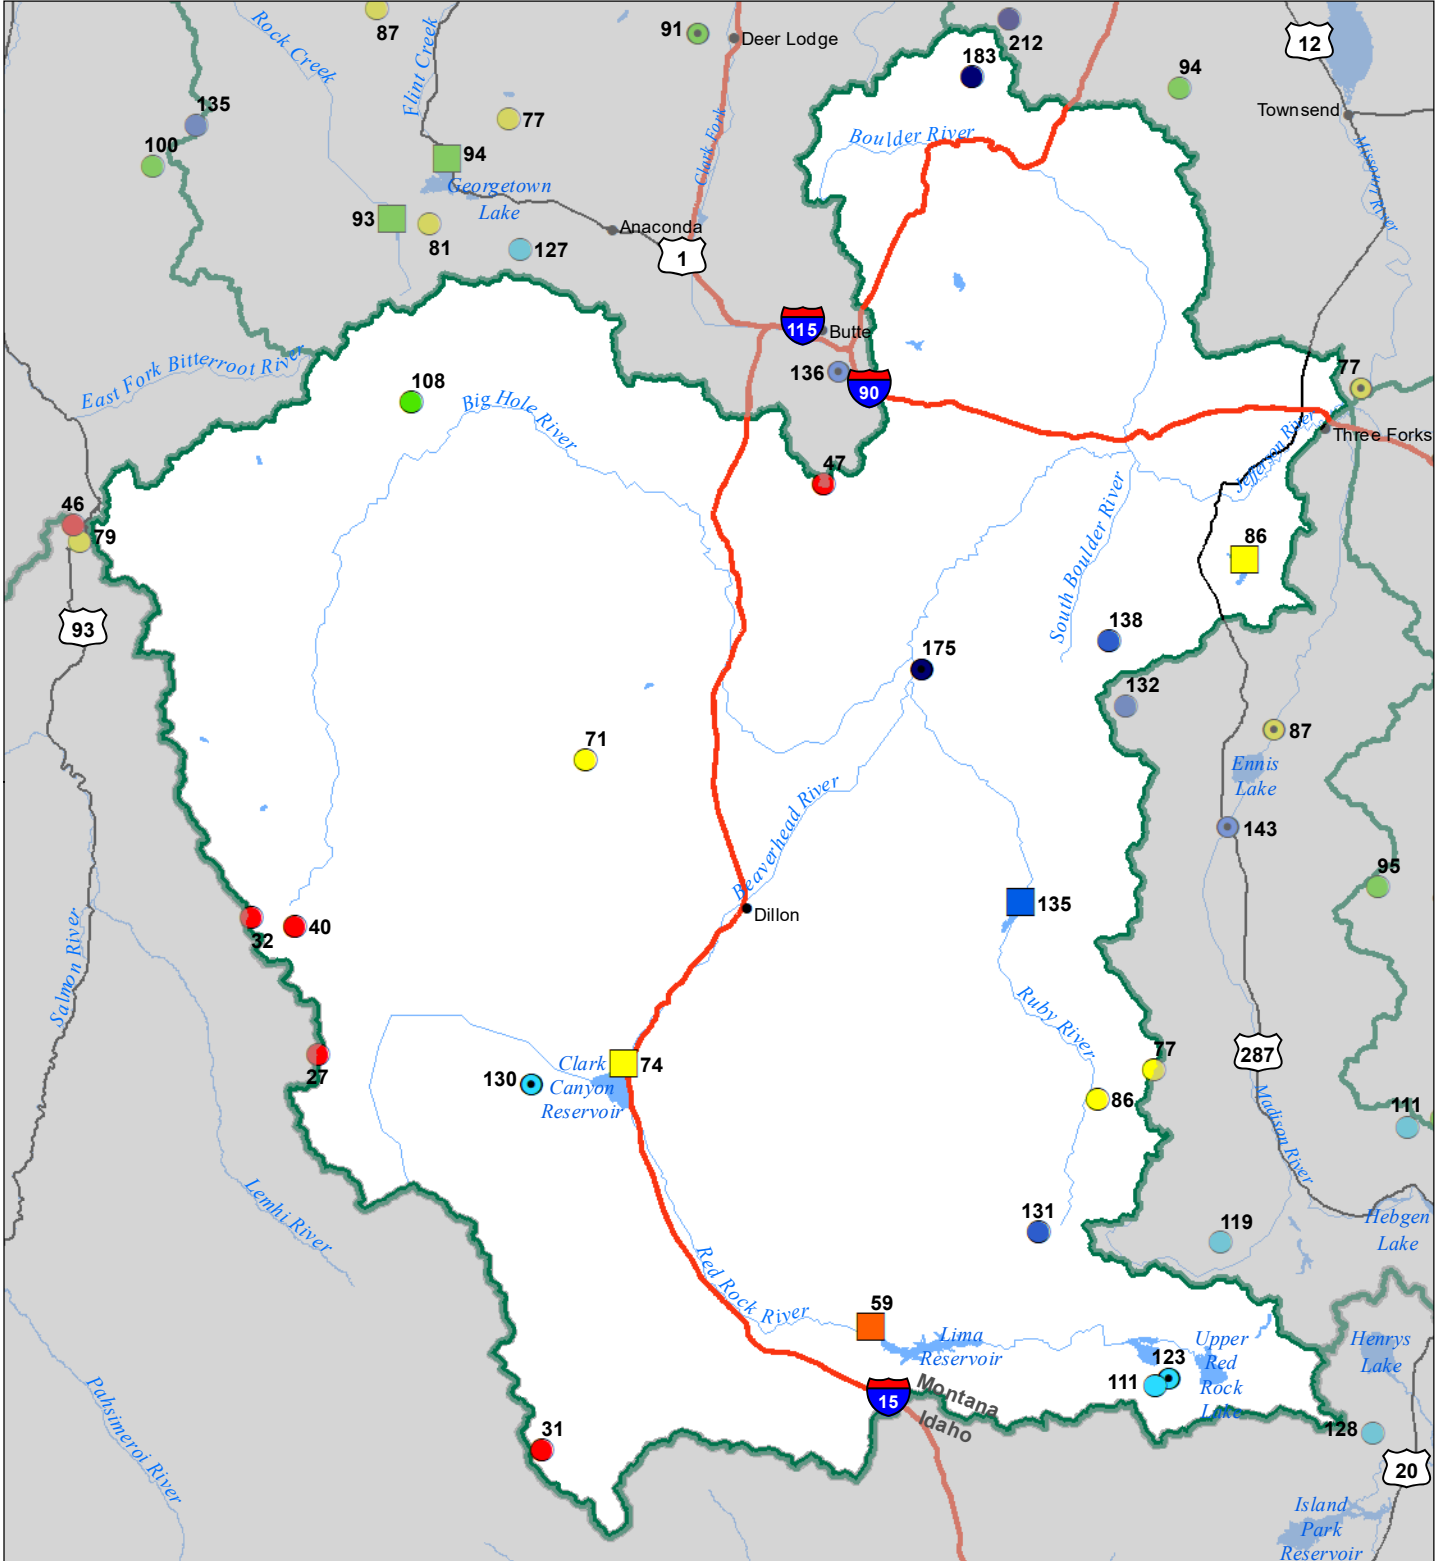

Jefferson River Basin

Monthly Precipitation and Reservoir Levels

Percentage of Normal

October 1, 2022 (September 1, 2022 - October 1, 2022)

Precipitation Percent of Normal

SNOTEL		COOP/ACIS	
● > 150%	● 71 - 90%	● > 150%	● 71 - 90%
● 131 - 150%	● 51 - 70%	● 131 - 150%	● 51 - 70%
● 111 - 130%	● 1 - 50%	● 111 - 130%	● 1 - 50%
● 91 - 110%		● 91 - 110%	

Reservoirs Percent of Normal

■ > 150%
■ 131 - 150%
■ 111 - 130%
■ 91 - 110%
■ 71 - 90%
■ 51 - 70%
■ 1 - 50%