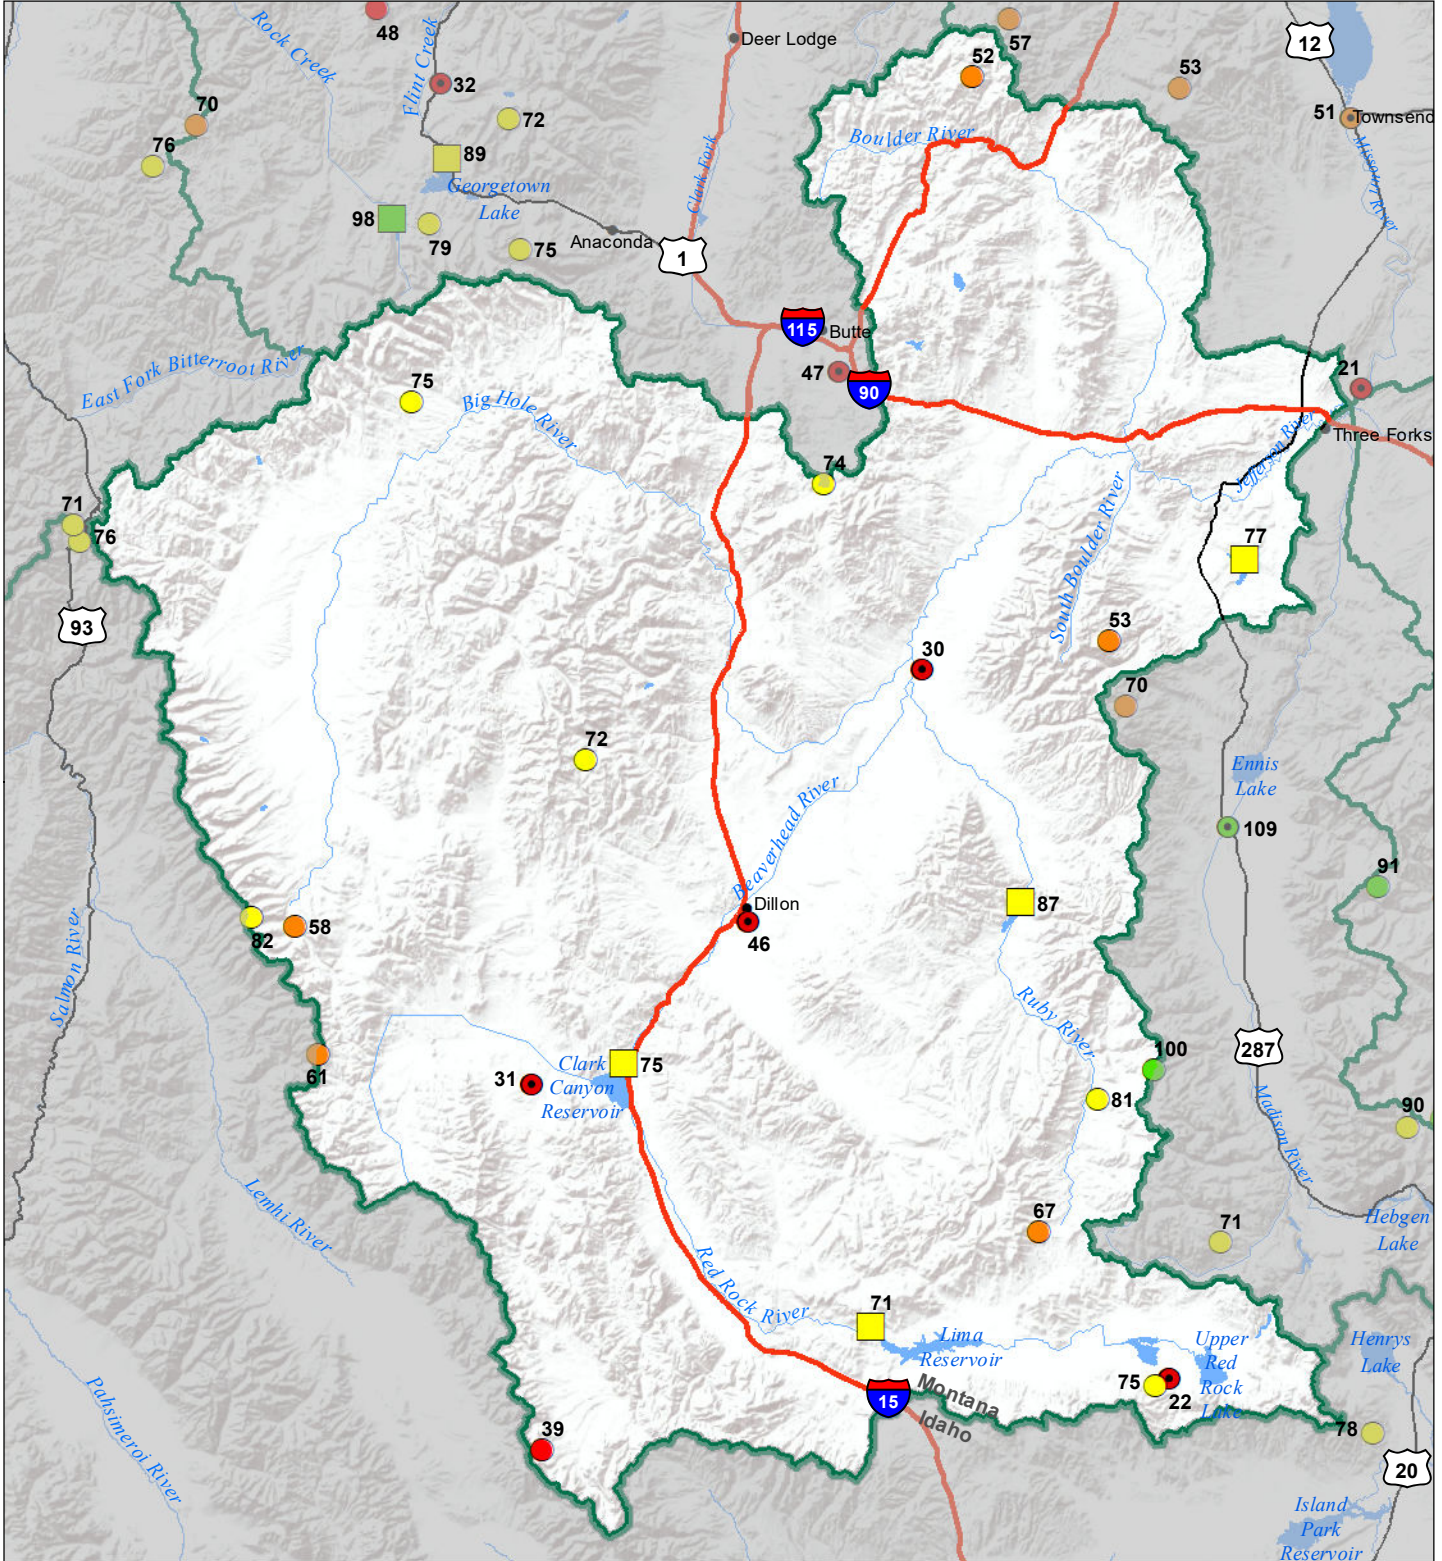

# Jefferson River Basin

## Monthly Precipitation and Reservoir Levels

### Percentage of Normal

December 1, 2021 (November 1, 2021 - December 1, 2021)

#### Precipitation Percent of Normal

SNOTEL		COOP/ACIS	
● > 150%	● 71 - 90%	● > 150%	● 71 - 90%
● 131 - 150%	● 51 - 70%	● 131 - 150%	● 51 - 70%
● 111 - 130%	● 1 - 50%	● 111 - 130%	● 1 - 50%
● 91 - 110%		● 91 - 110%	