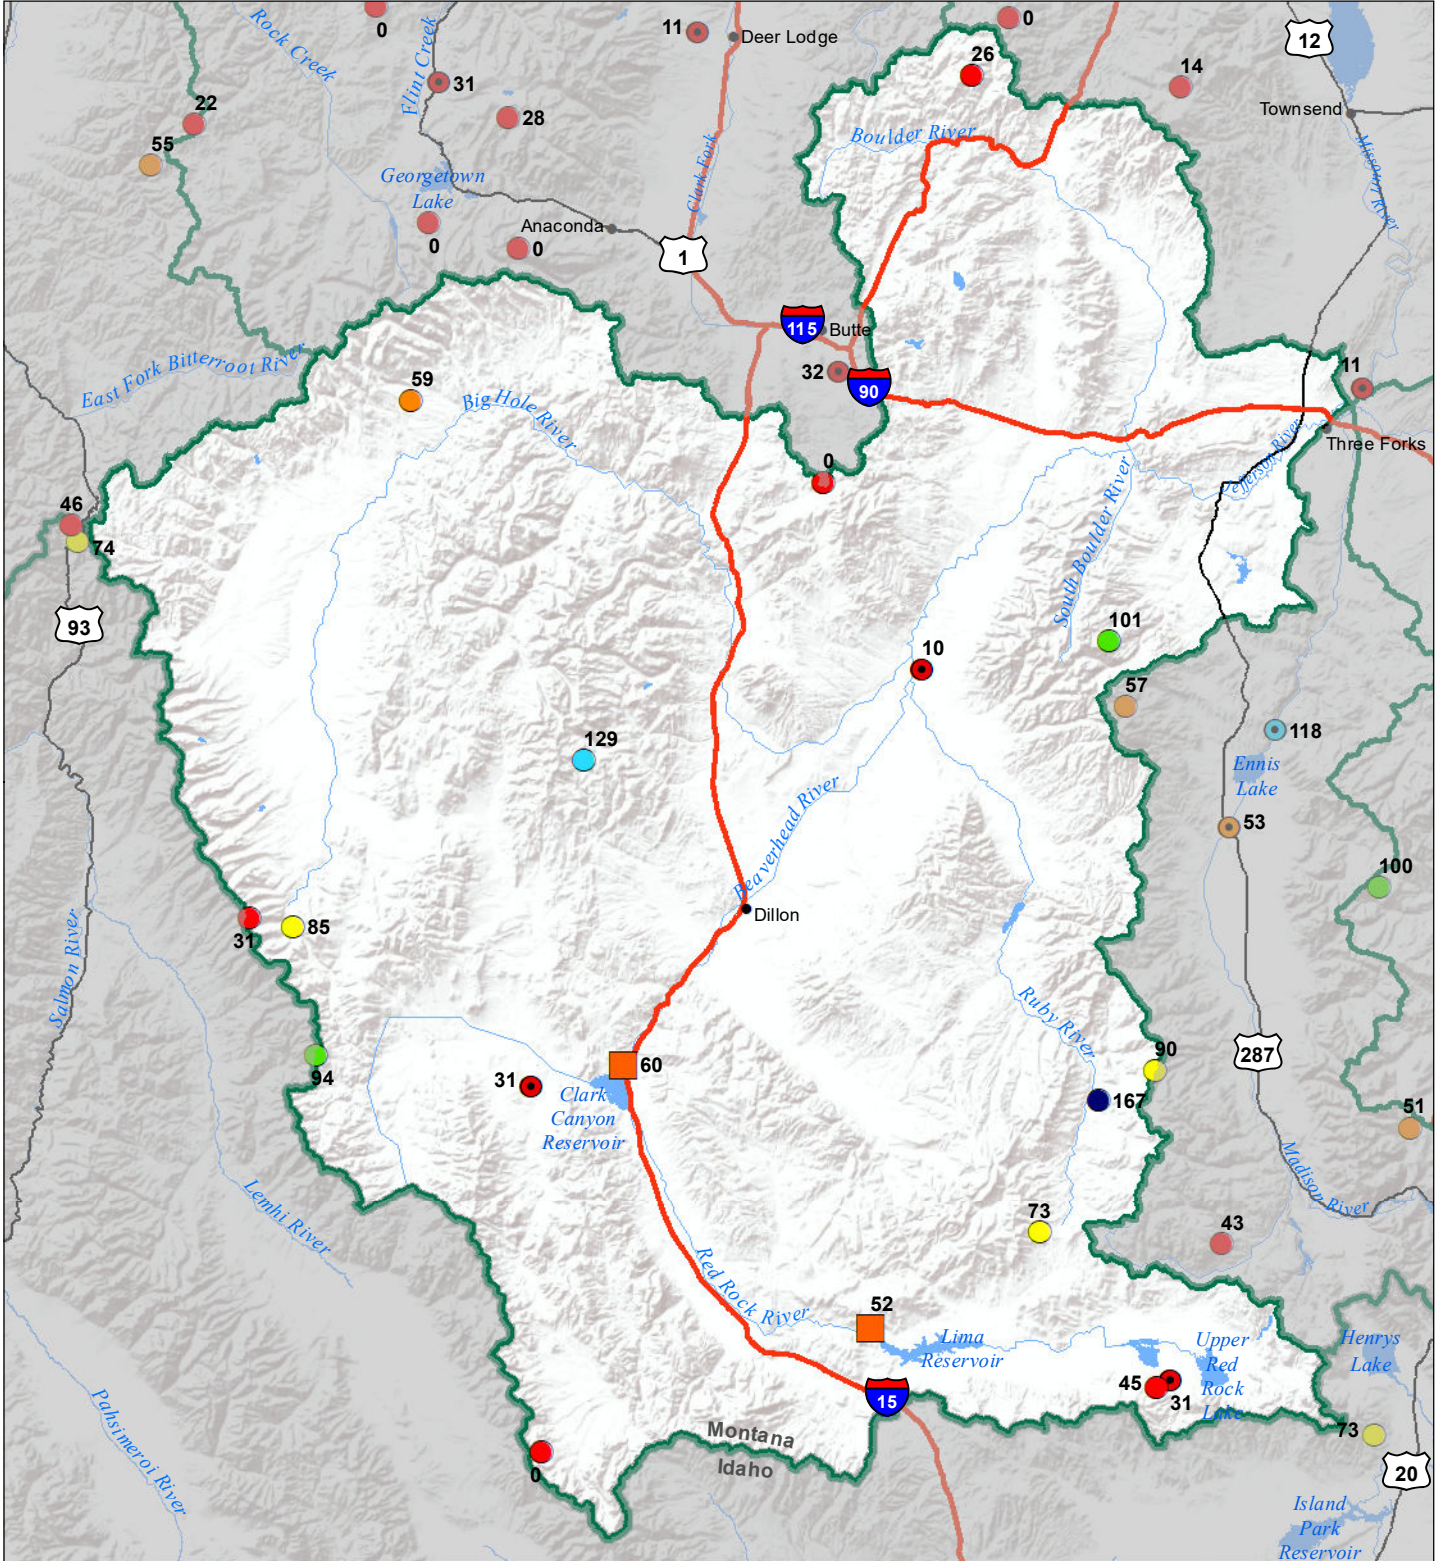

# Jefferson River Basin Monthly Precipitation and Reservoir Levels Percentage of Normal August 1, 2021 (July 1, 2021 - August 1, 2021)

### Precipitation Percent of Normal

#### SNOTEL

- > 150%
- 131 - 150%
- 111 - 130%
- 91 - 110%
- 71 - 90%
- 51 - 70%
- 1 - 50%

### Reservoirs Percent of Normal

- > 150%
- 131 - 150%
- 111 - 130%
- 91 - 110%
- 71 - 90%
- 51 - 70%
- 1 - 50%