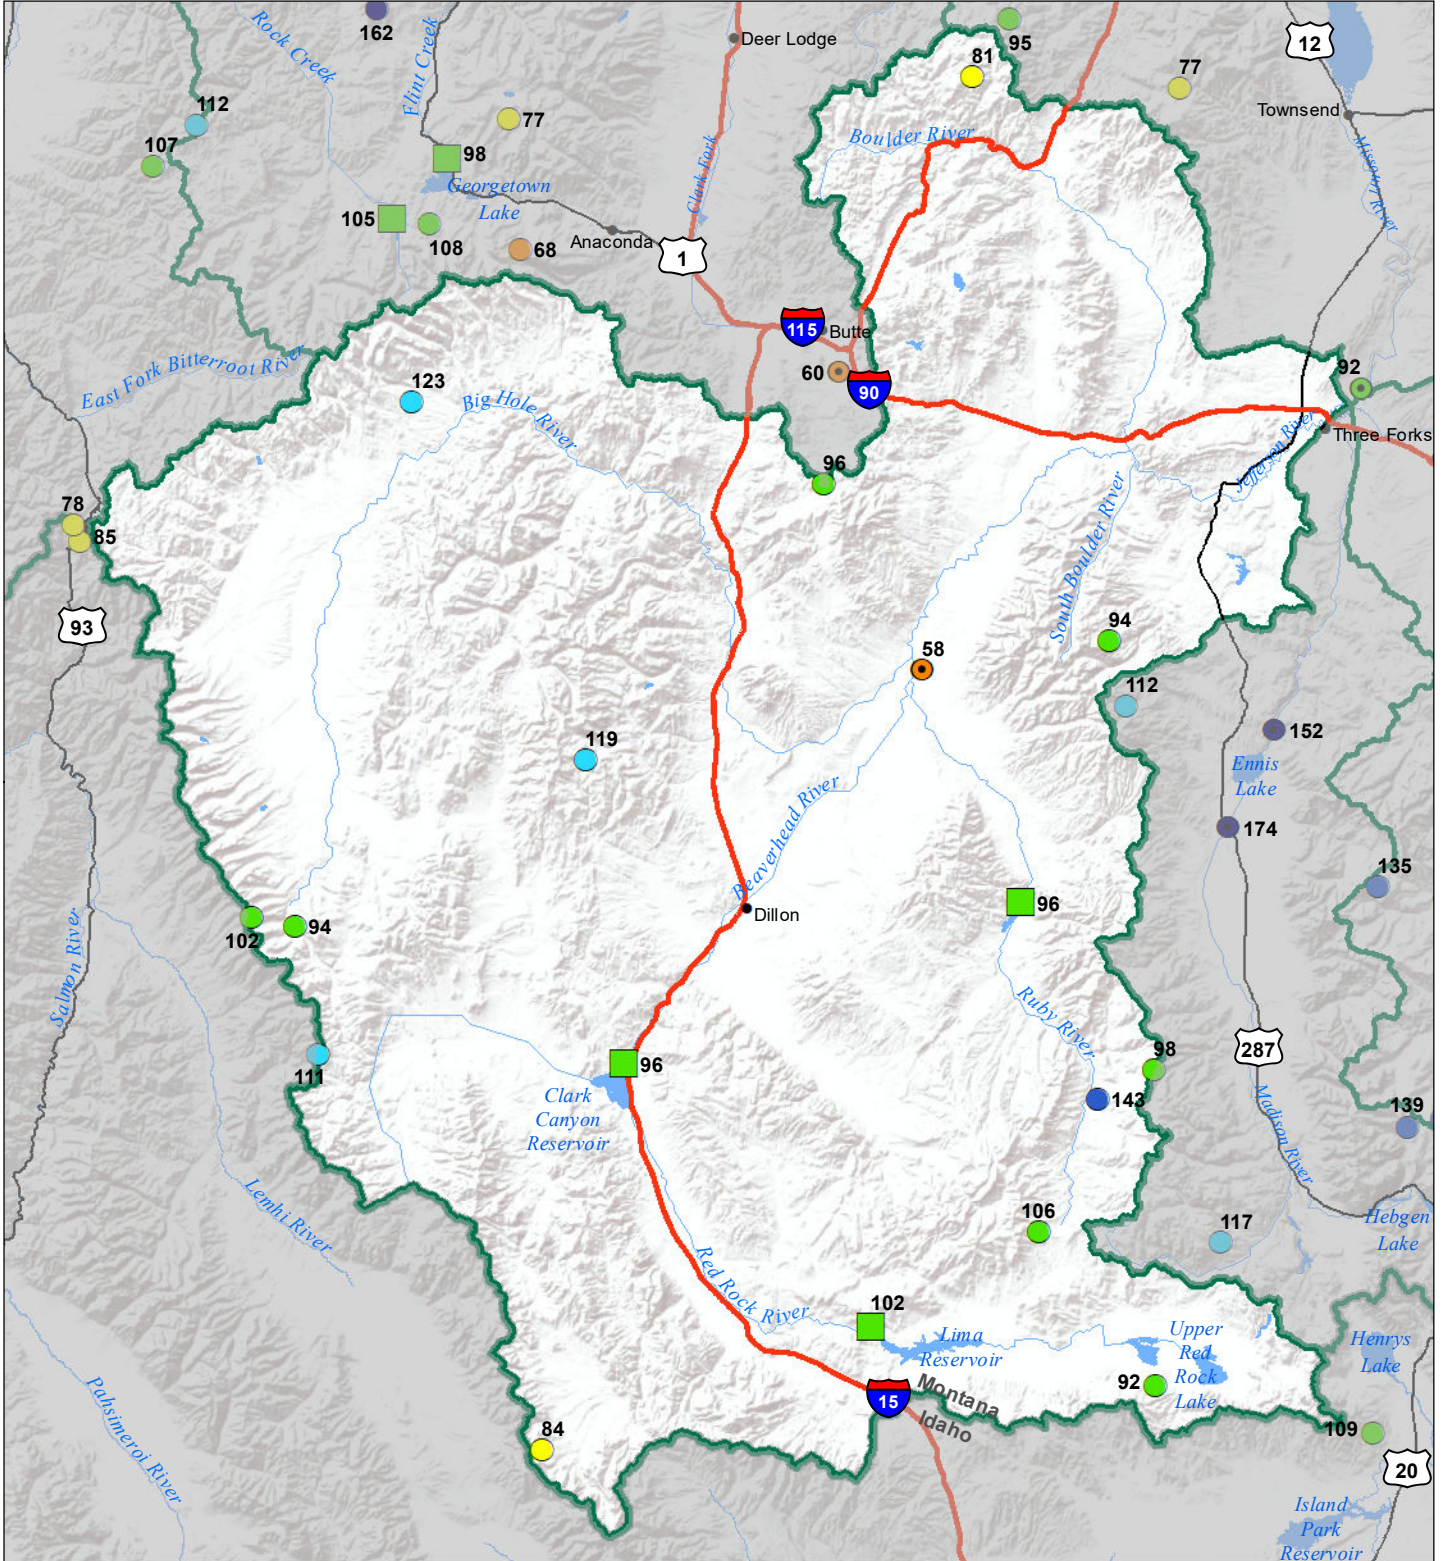

# Jefferson River Basin

## Monthly Precipitation and Reservoir Levels

### Percentage of Normal

#### June 1, 2021 (May 1, 2021 - June 1, 2021)